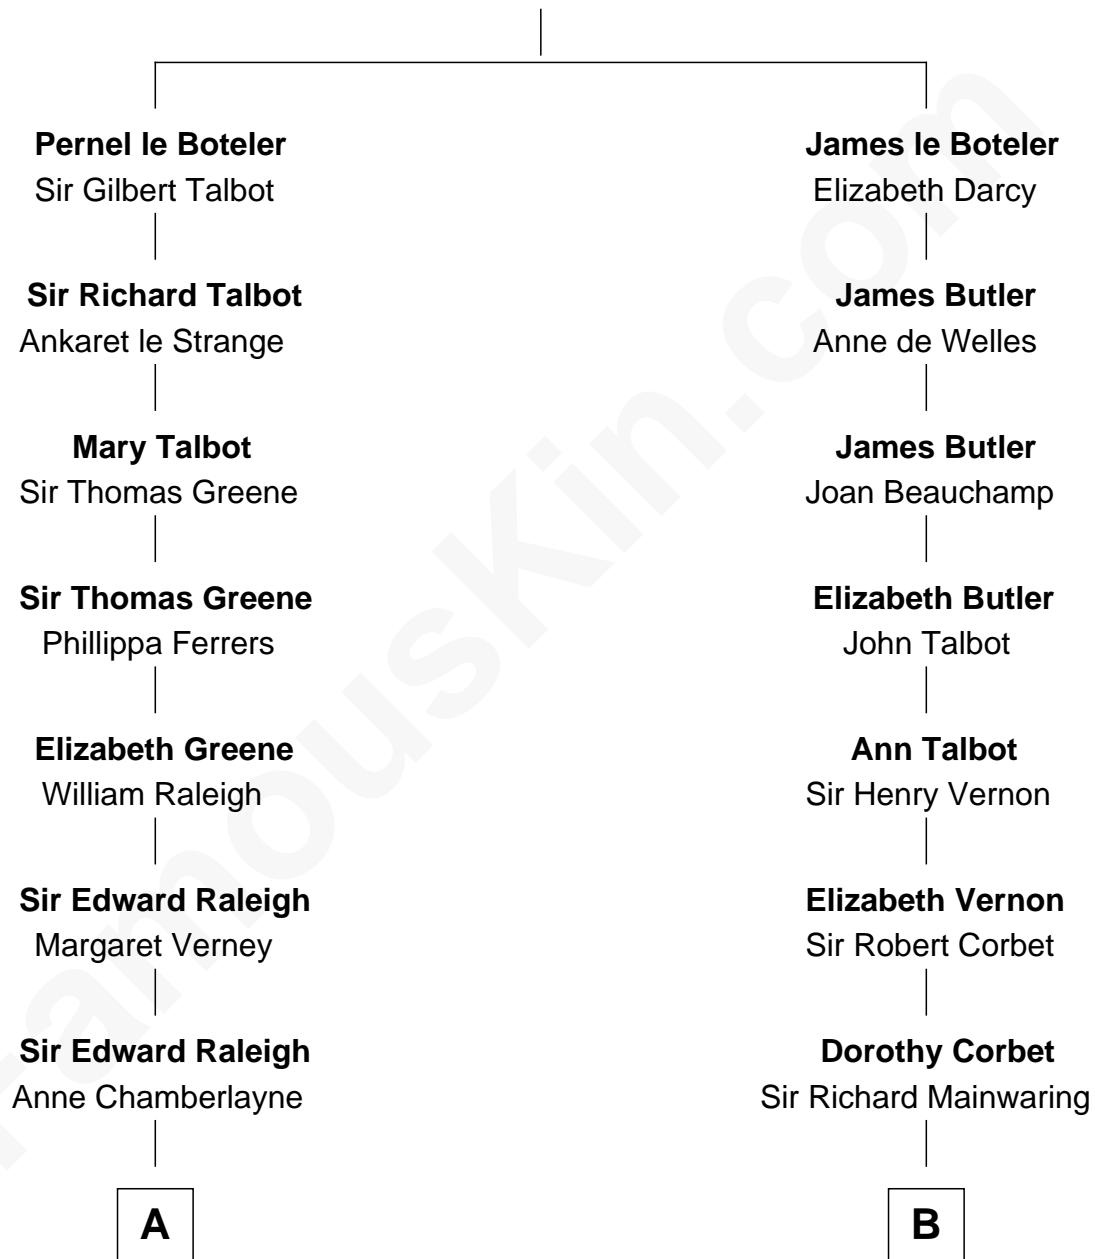

FamousKin.com Relationship Chart of

Tuesday Weld

TV and Movie Actress

21st cousin of

Adlai Stevenson III

U.S. Senator from Illinois

Sir James le Boteler

Eleanor de Bohun

C

Alfred Rodman
Anna Lothrop Motley

Eloise Rodman
Stephen Minot Weld

Edward Motley Weld
Sarah Lothrop King

Lothrop Motley Weld
Yosene Balfour Ker

Tuesday Weld
TV and Movie Actress

D

John Talman Whiting
Mary Sophia Hill