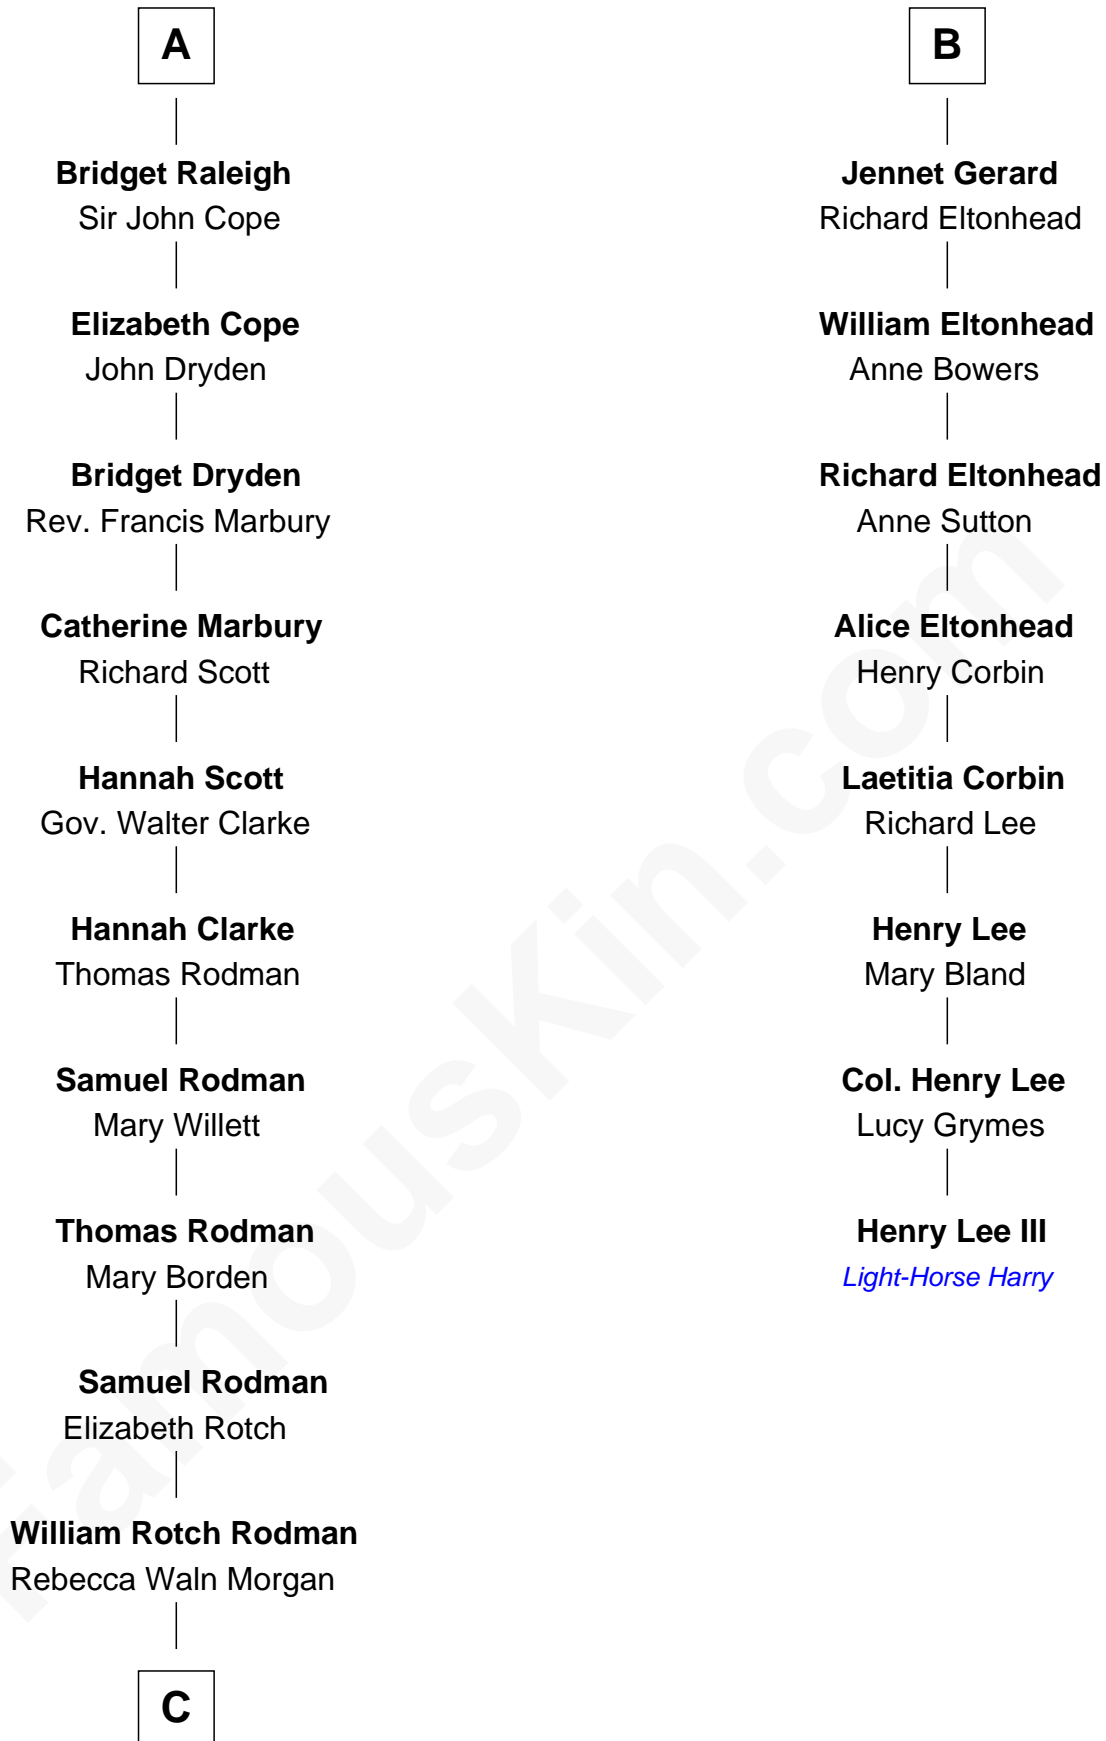

FamousKin.com Relationship Chart of

Tuesday Weld

TV and Movie Actress

14th cousin 7 times removed of

Henry Lee III

9th Governor of Virginia

Edmund Fitzalan

Alice de Warenne

C

—
Alfred Rodman
Anna Lothrop Motley

—
Eloise Rodman
Stephen Minot Weld

—
Edward Motley Weld
Sarah Lothrop King

—
Lothrop Motley Weld
Yosene Balfour Ker

—
Tuesday Weld
TV and Movie Actress

FamousKin.com