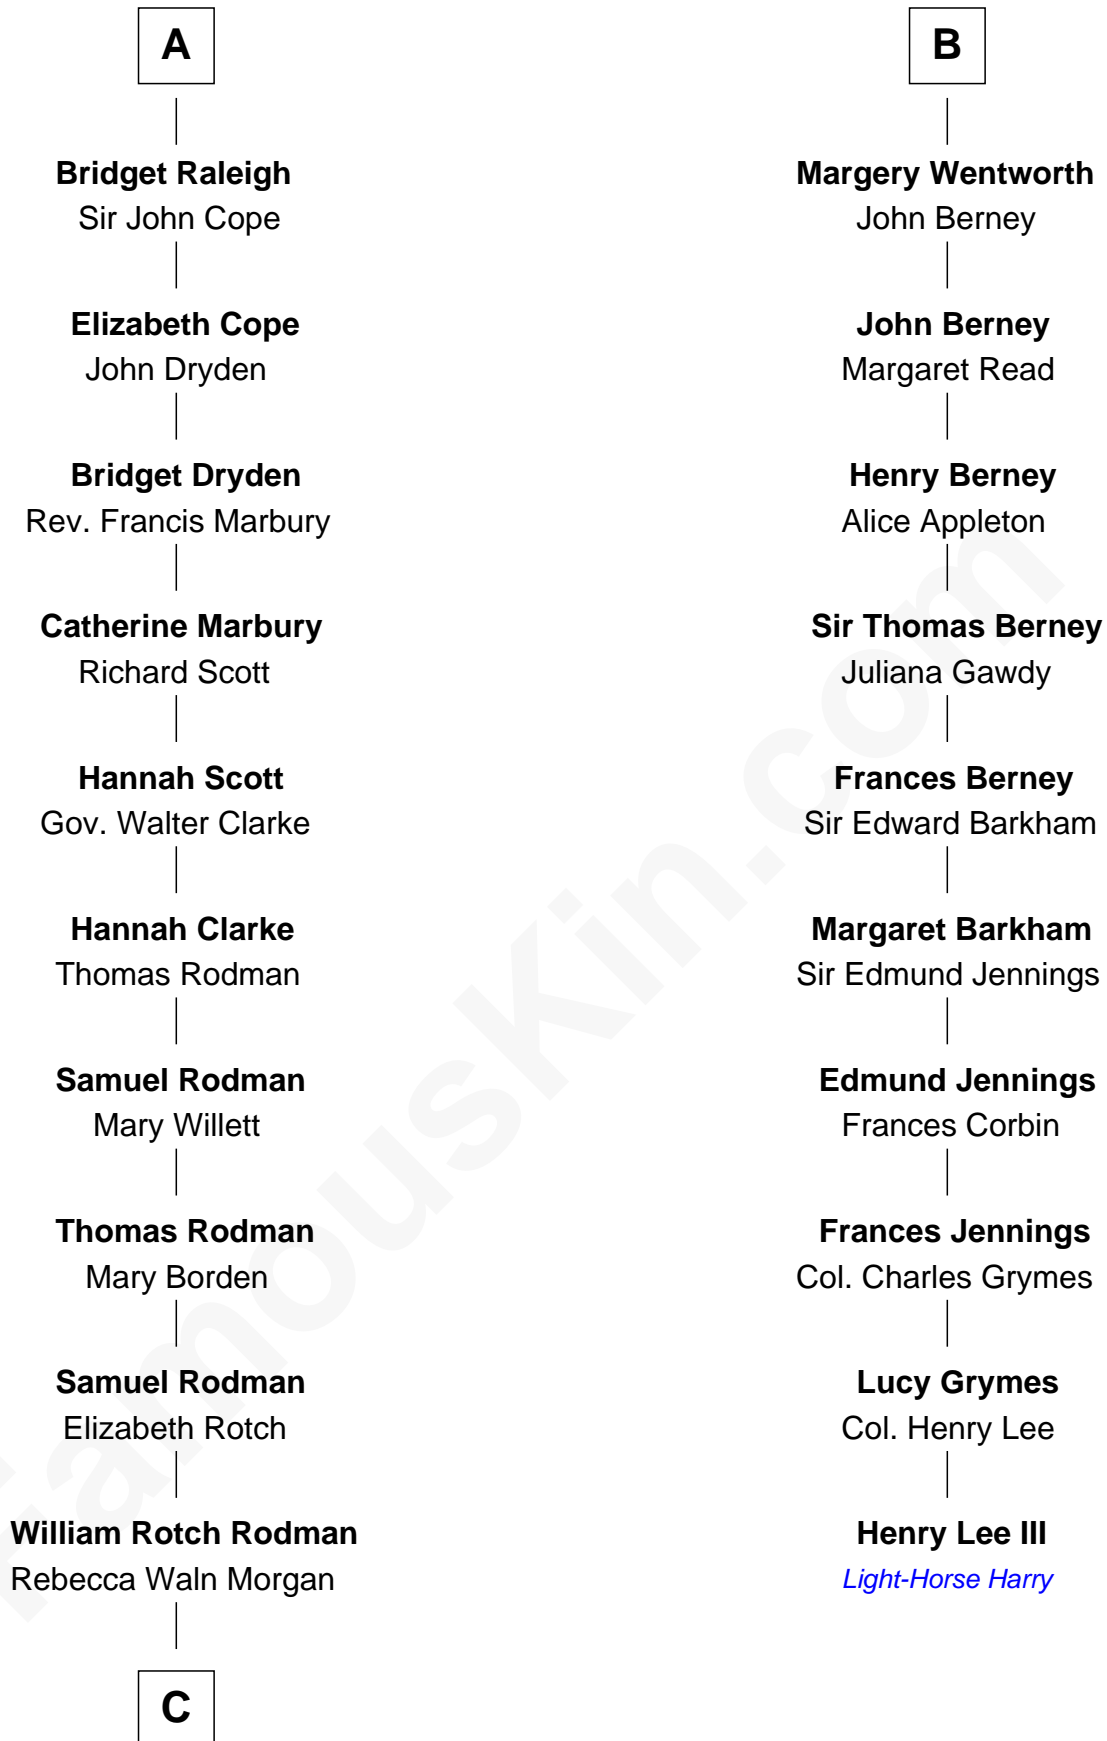

FamousKin.com Relationship Chart of

Tuesday Weld

TV and Movie Actress

16th cousin 5 times removed of

Henry Lee III

9th Governor of Virginia

Hugh le Despencer

Eleanor de Clare

Elizabeth Greene

William Raleigh

Sir Edward Raleigh

Margaret Verney

Sir Edward Raleigh

Anne Chamberlayne

A

Isabel le Despencer

Sir Thomas Tyrrell

Humphrey Tyrrell

Isabel Helion

Anne Tyrrell

Sir Roger Wentworth

B

C

—
Alfred Rodman
Anna Lothrop Motley

—
Eloise Rodman
Stephen Minot Weld

—
Edward Motley Weld
Sarah Lothrop King

—
Lothrop Motley Weld
Yosene Balfour Ker

—
Tuesday Weld
TV and Movie Actress

FamousKin.com