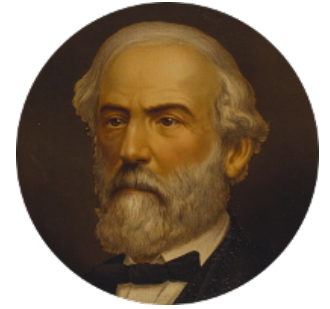

FamousKin.com Relationship Chart of

Tuesday Weld

TV and Movie Actress

12th cousin 5 times removed of

General Robert E. Lee

Confederate Army - U.S. Civil War

A

Joanna Lowell
William Gerrish

Mary Gerrish
John Dole

Hannah Dole
Jonadab Waite

John Waite
Sarah Kent

Emma Waite
Thomas Motley

Thomas Motley
Anna Lothrop

Anna Lothrop Motley
Alfred Rodman

Eloise Rodman
Stephen Minot Weld

Edward Motley Weld
Sarah Lothrop King