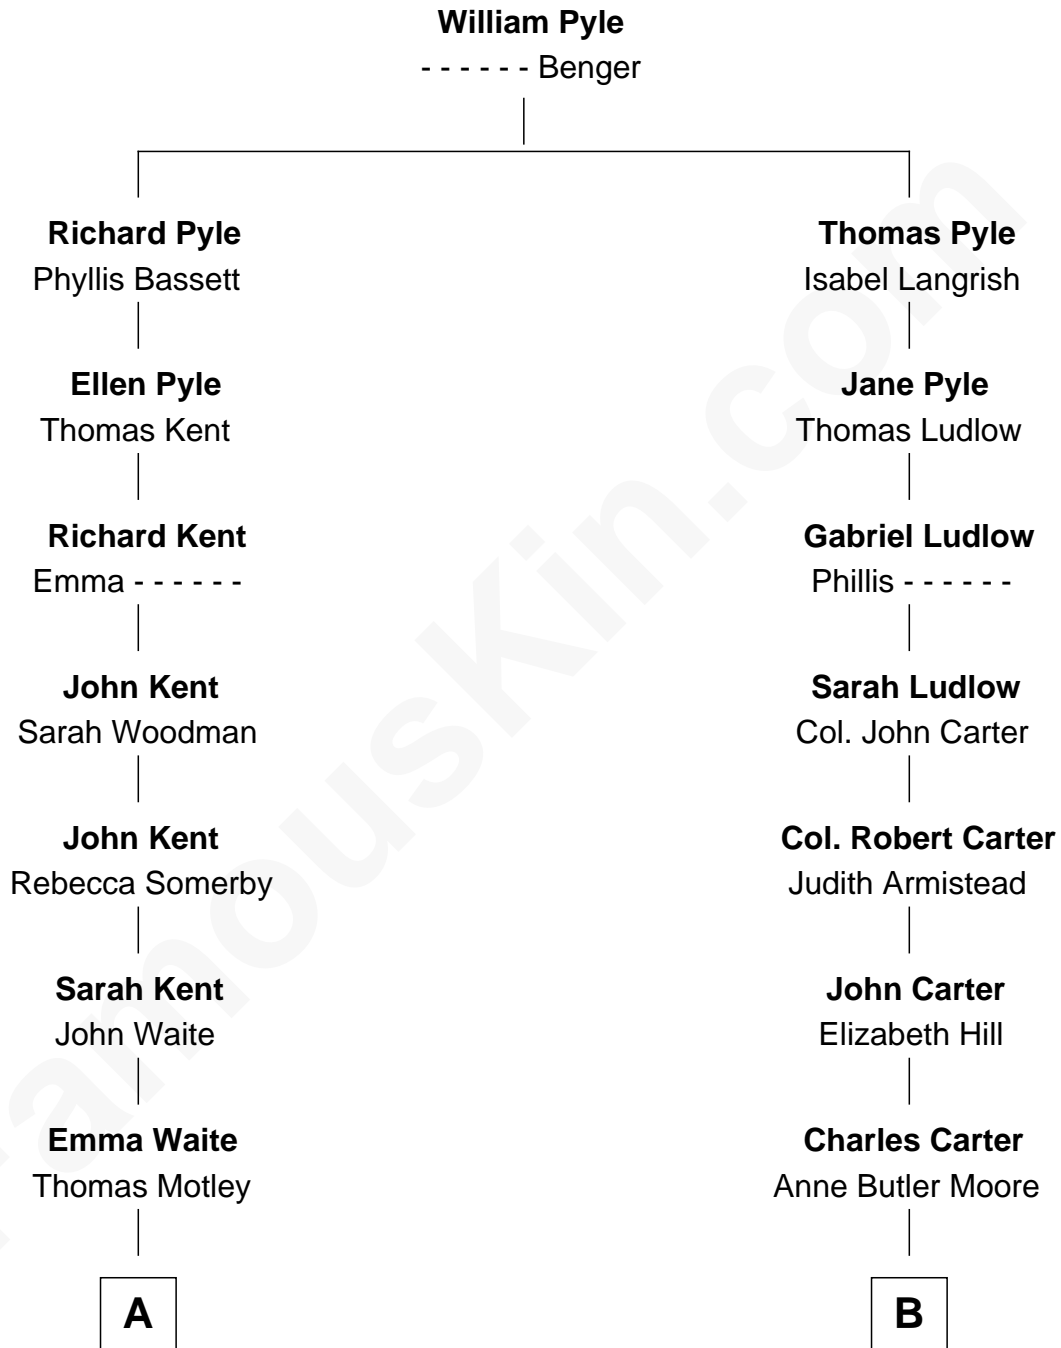

FamousKin.com Relationship Chart of

Tuesday Weld

TV and Movie Actress

8th cousin 4 times removed of

General Robert E. Lee

Confederate Army - U.S. Civil War

A

Thomas Motley

Anna Lothrop

Anna Lothrop Motley

Alfred Rodman

Eloise Rodman

Stephen Minot Weld

Edward Motley Weld

Sarah Lothrop King

Lothrop Motley Weld

Yosene Balfour Ker

Tuesday Weld

TV and Movie Actress

B

Anne Hill Carter

Maj. Gen. Henry Lee

General Robert E. Lee

Confederate Army - U.S. Civil War