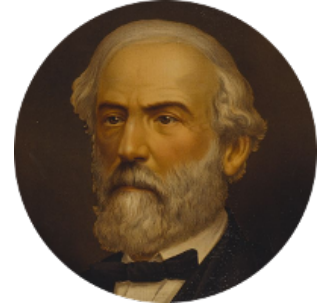

FamousKin.com Relationship Chart of

Tuesday Weld

TV and Movie Actress

15th cousin 2 times removed of

General Robert E. Lee

Confederate Army - U.S. Civil War

Sir Baldwin Freville

Maude le Scrope

Elizabeth Freville

Sir Thomas Ferrers

Sir Henry Ferrers

Margaret Heckstall

Elizabeth Ferrers

James Clerke

George Clerke

Elizabeth Wilsford