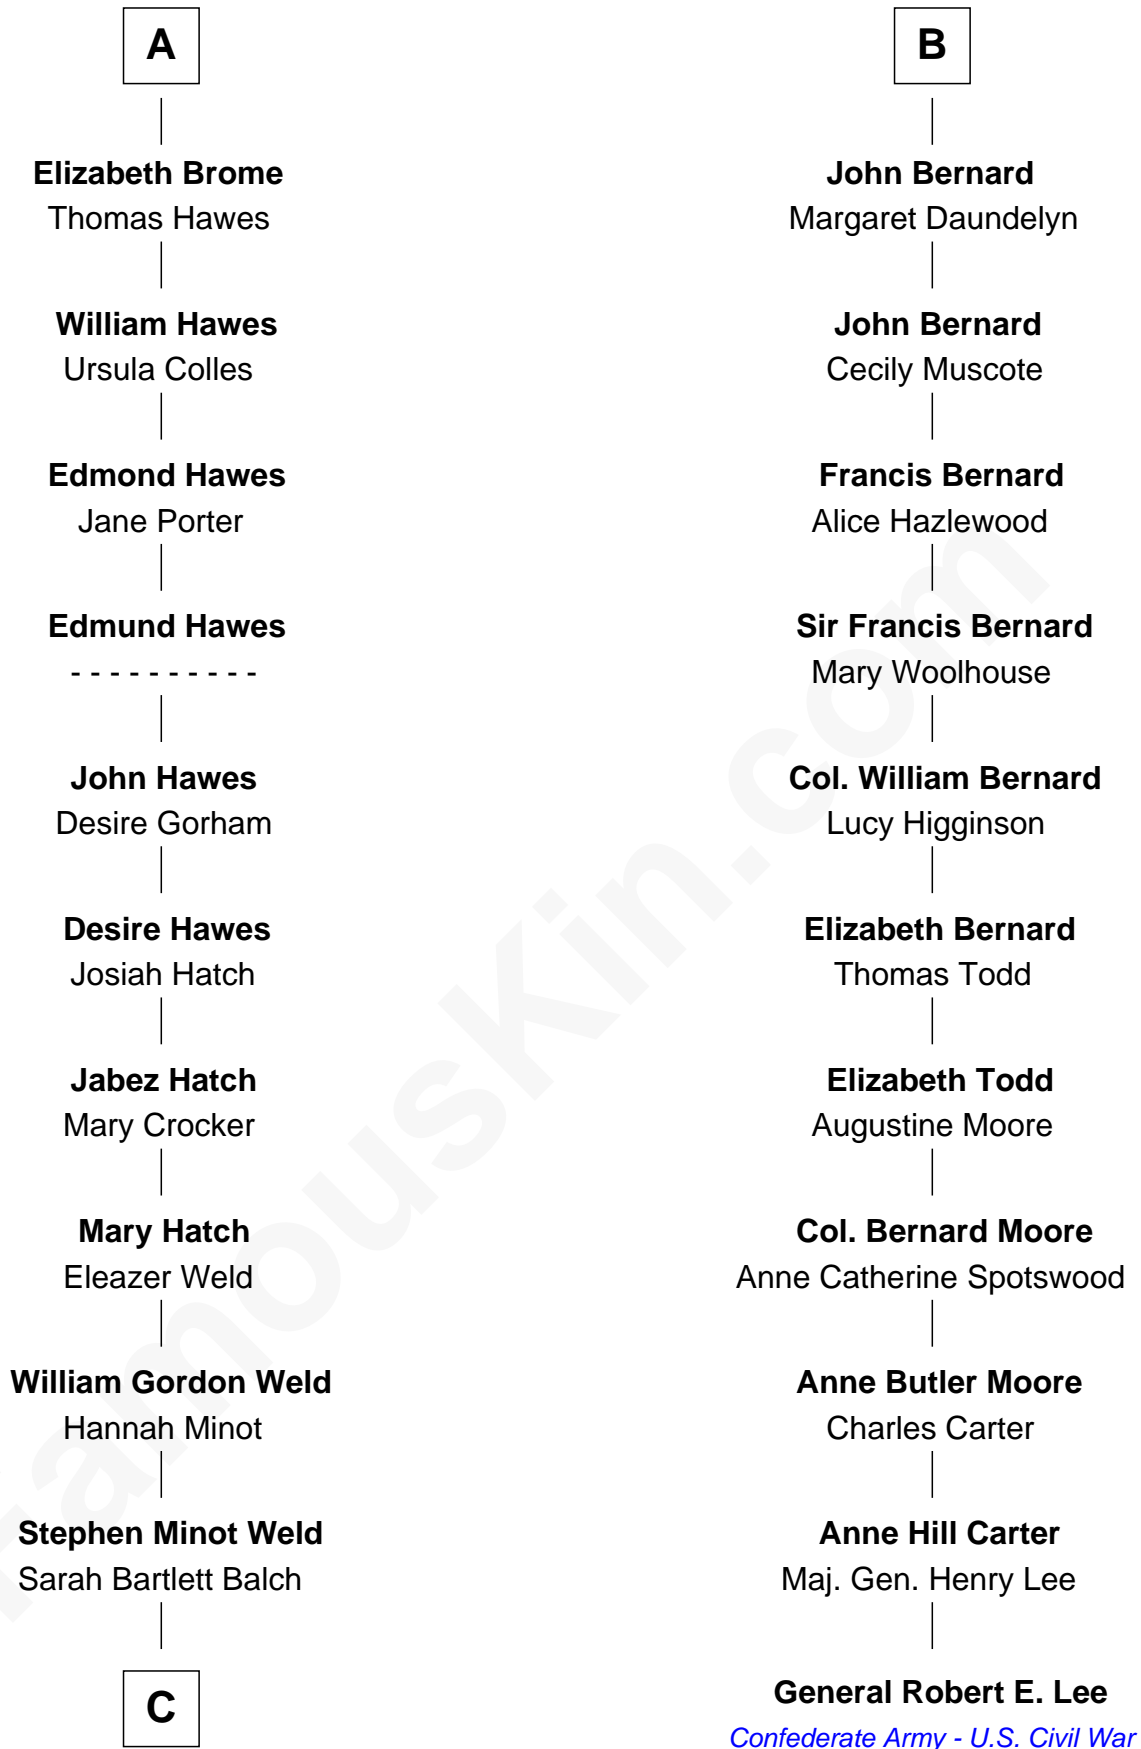

FamousKin.com Relationship Chart of

Tuesday Weld

TV and Movie Actress

17th cousin 3 times removed of

General Robert E. Lee

Confederate Army - U.S. Civil War

Sir Robert de Ros

Isabel de Aubeney

C

Stephen Minot Weld

Eloise Rodman

Edward Motley Weld

Sarah Lothrop King

Lothrop Motley Weld

Yosene Balfour Ker

Tuesday Weld