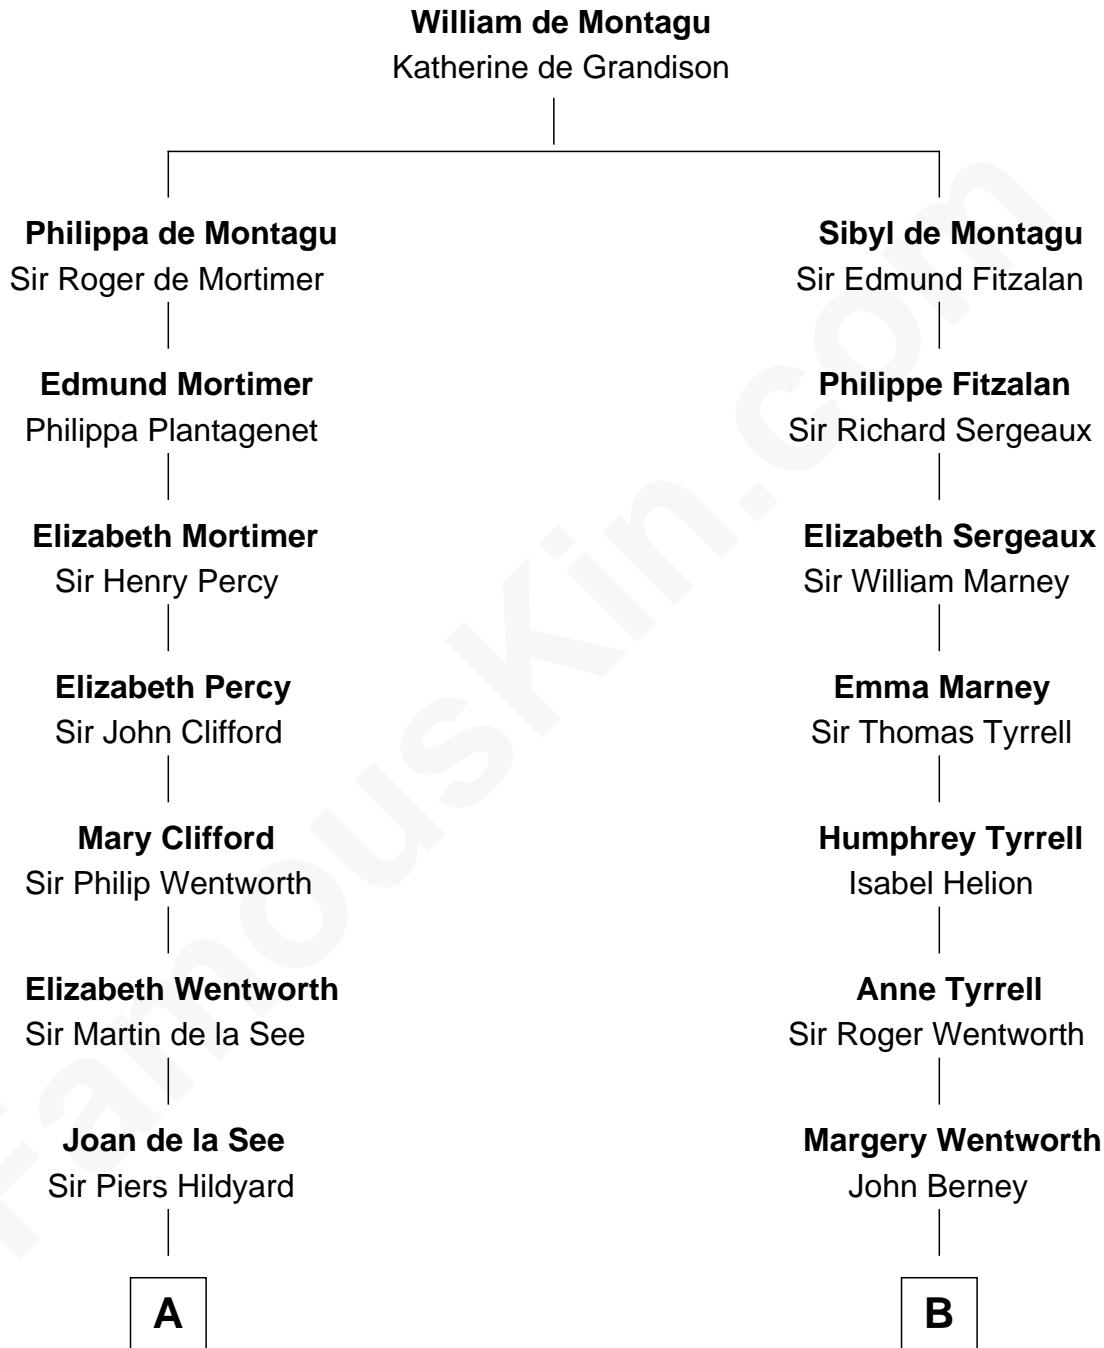

FamousKin.com Relationship Chart of

Tuesday Weld

TV and Movie Actress

16th cousin 5 times removed of

General Robert E. Lee

Confederate Army - U.S. Civil War

C

—
Sarah Bartlett Balch

Stephen Minot Weld

—
Stephen Minot Weld

Eloise Rodman

—
Edward Motley Weld

Sarah Lothrop King

—
Lothrop Motley Weld

Yosene Balfour Ker

—
Tuesday Weld