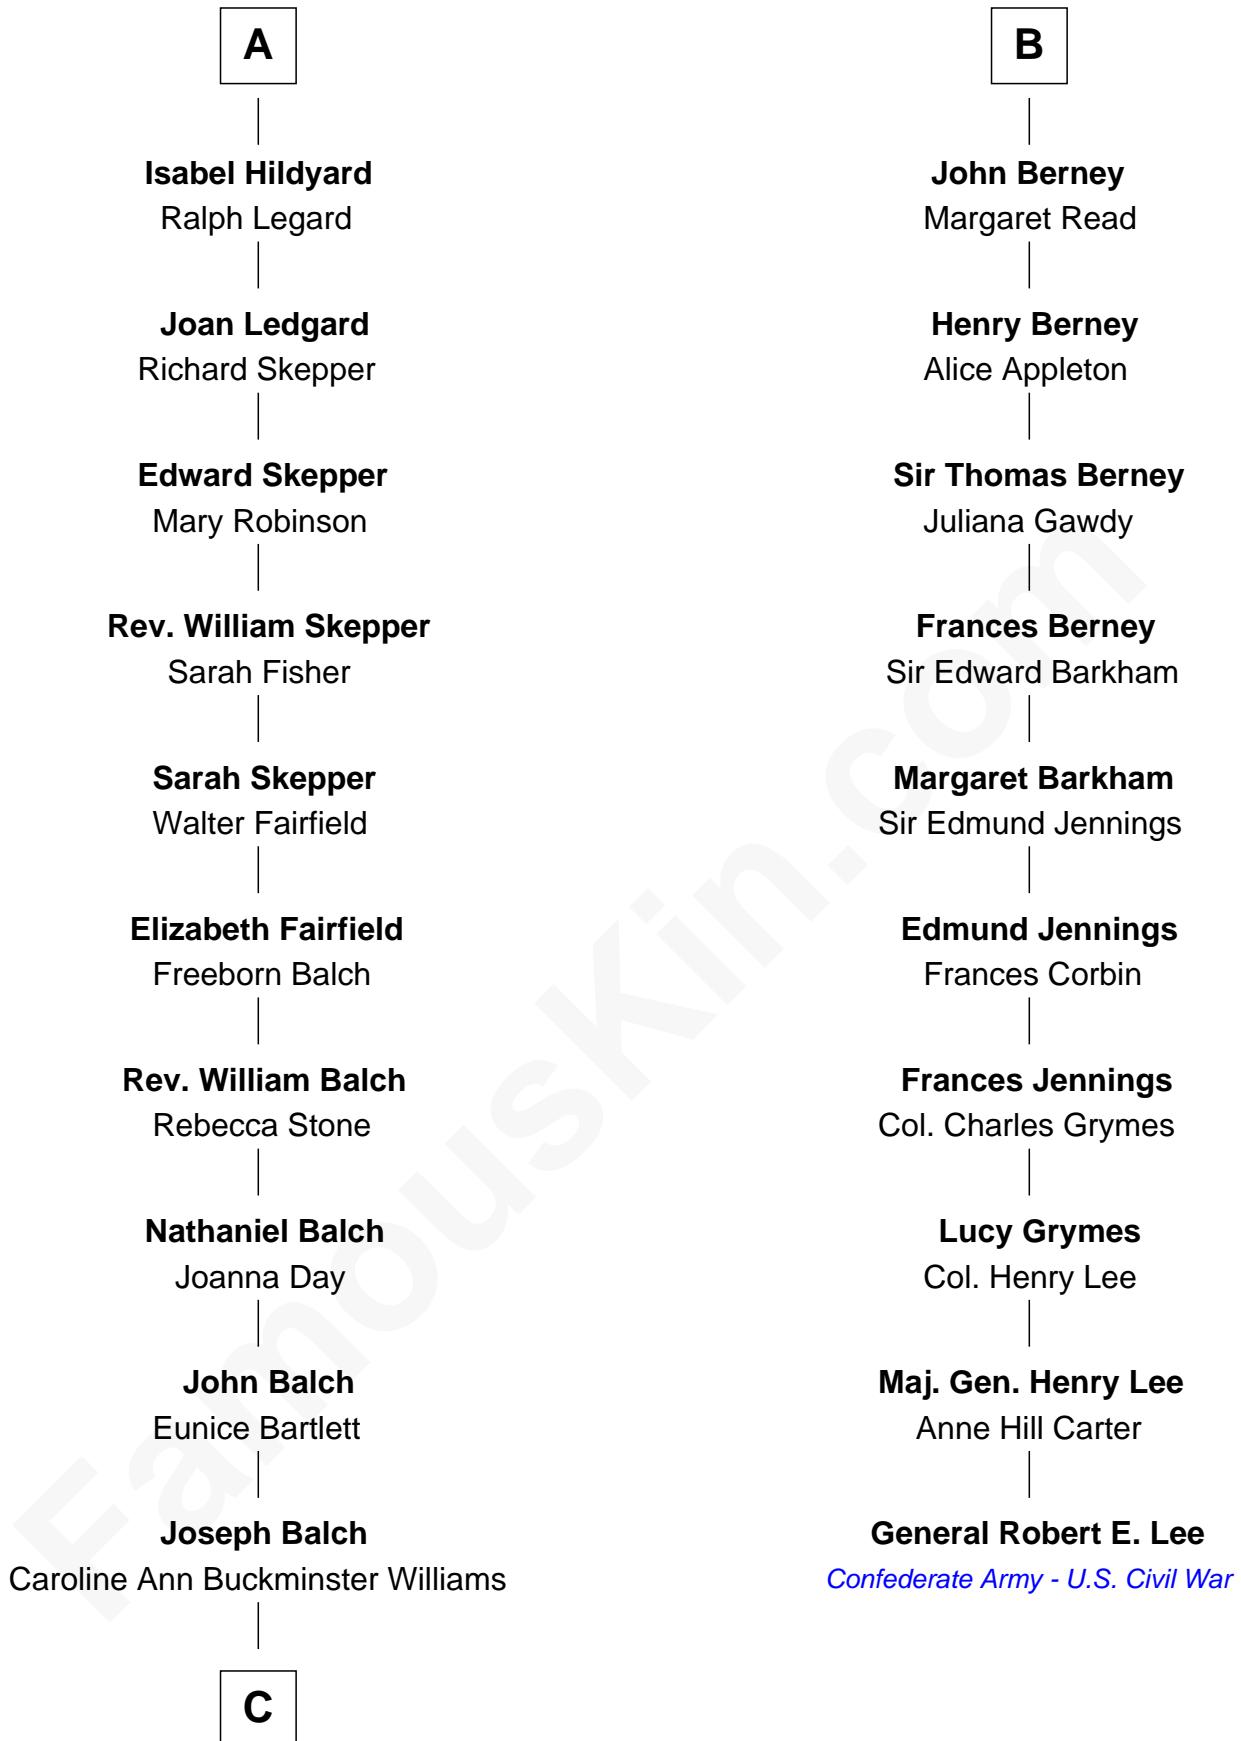

FamousKin.com Relationship Chart of

Tuesday Weld

TV and Movie Actress

16th cousin 5 times removed of

General Robert E. Lee

Confederate Army - U.S. Civil War

C

—
Sarah Bartlett Balch

Stephen Minot Weld

—
Stephen Minot Weld

Eloise Rodman

—
Edward Motley Weld

Sarah Lothrop King

—
Lothrop Motley Weld

Yosene Balfour Ker

—
Tuesday Weld