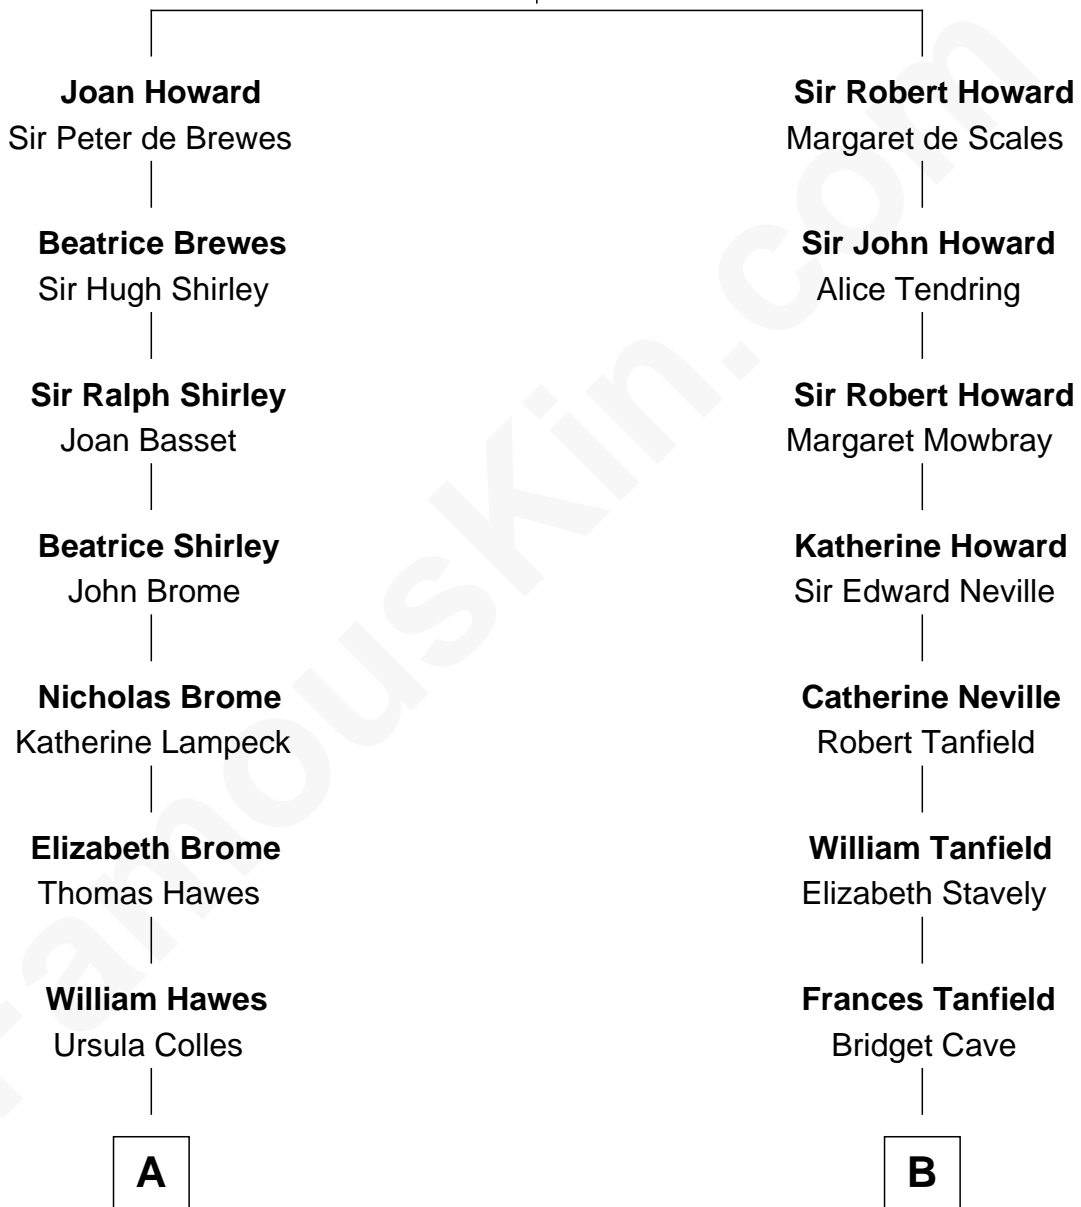

FamousKin.com Relationship Chart of

Tuesday Weld

TV and Movie Actress

16th cousin 2 times removed of

General Robert E. Lee

Confederate Army - U.S. Civil War

Sir John Howard

Alice de Bois

C

Lothrop Motley Weld

Yosene Balfour Ker

Tuesday Weld

TV and Movie Actress

FamousKin.com