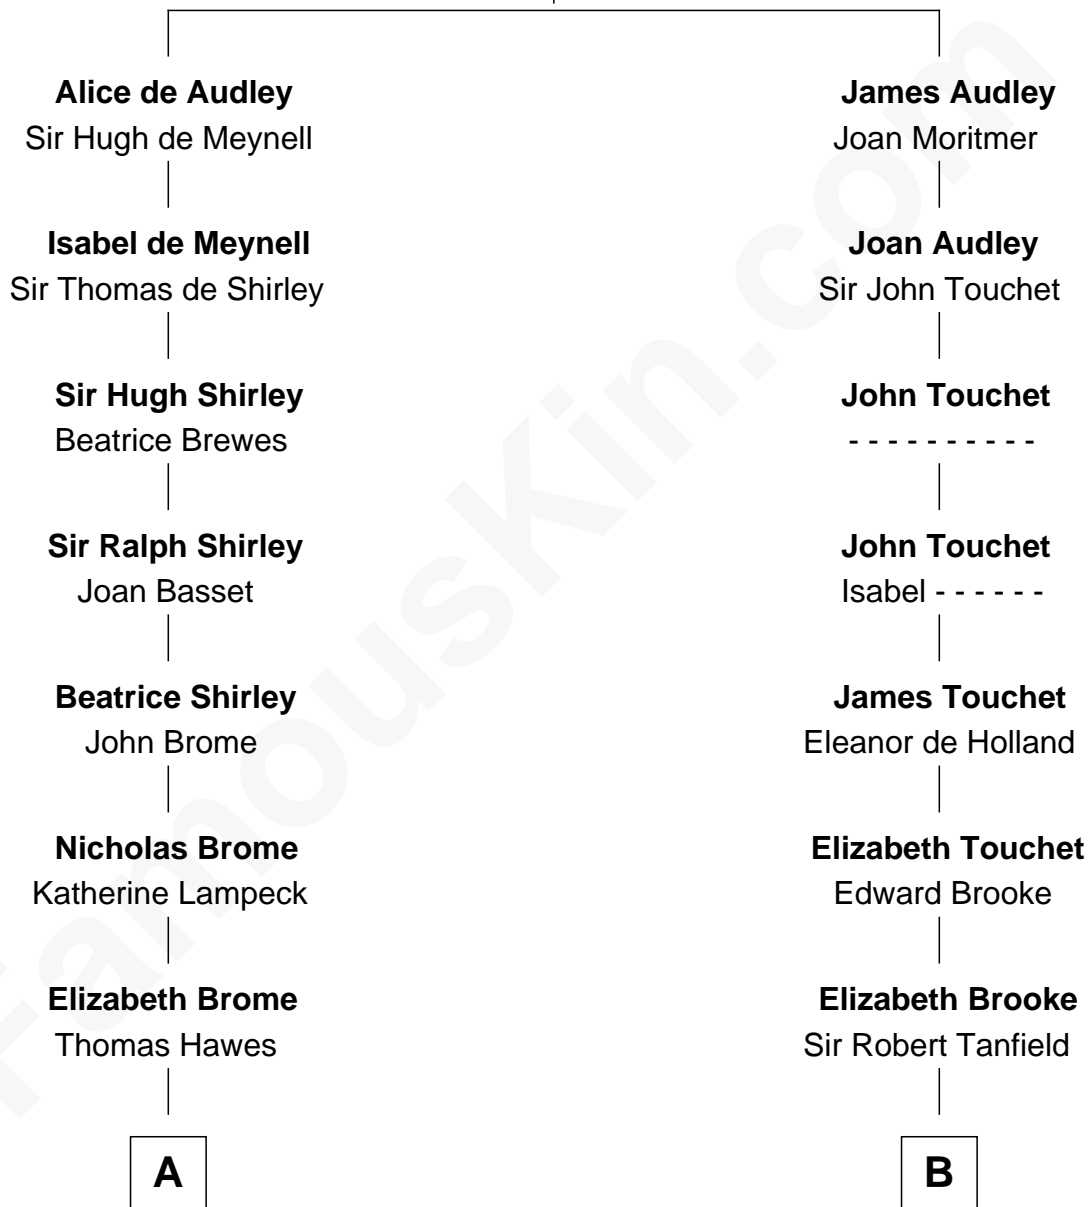

FamousKin.com Relationship Chart of

Tuesday Weld

TV and Movie Actress

19th cousin of

General Robert E. Lee

Confederate Army - U.S. Civil War

Sir Nicholas Audley

Joan Martin

C

Edward Motley Weld

Sarah Lothrop King

Lothrop Motley Weld

Yosene Balfour Ker

Tuesday Weld

TV and Movie Actress

D