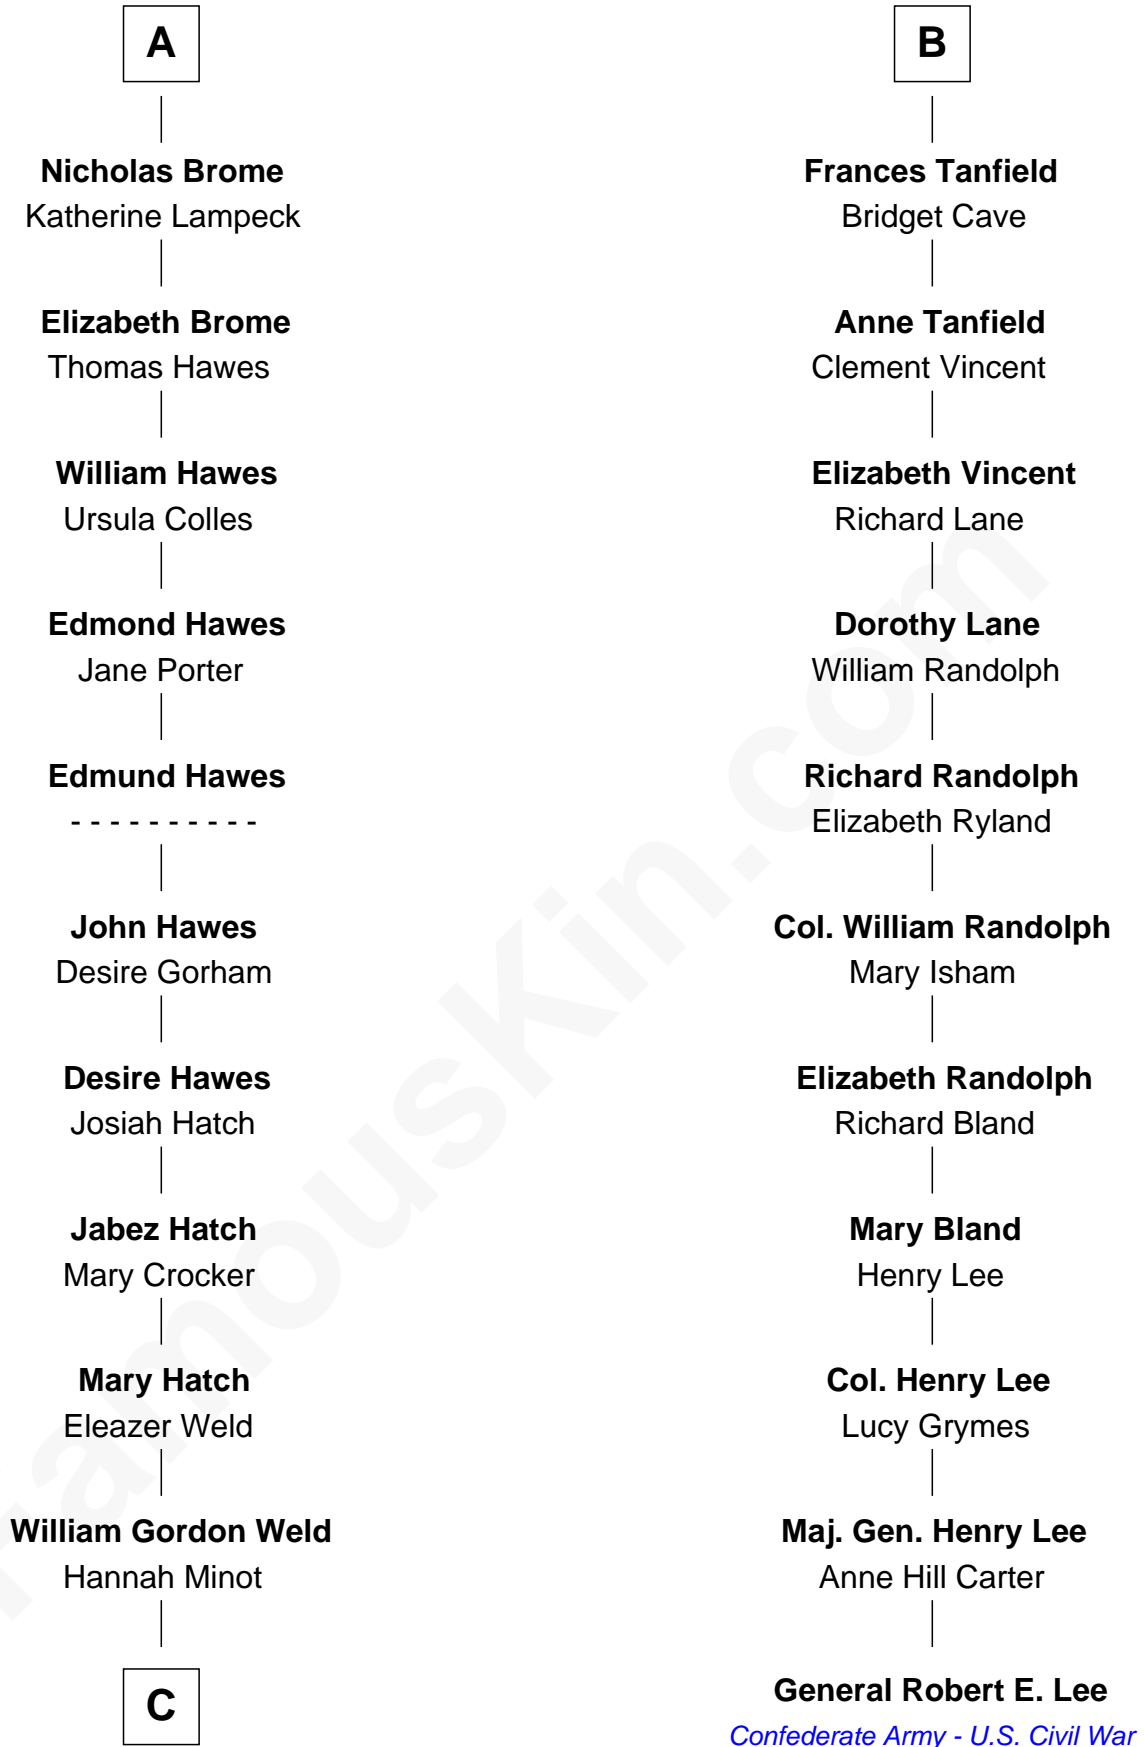

FamousKin.com Relationship Chart of

Tuesday Weld

TV and Movie Actress

17th cousin 4 times removed of

General Robert E. Lee

Confederate Army - U.S. Civil War

Sir James de Audley

Ela Longespee

Katherine Howard

Catherine Neville

Robert Tanfield

William Tanfield

Elizabeth Stavely

B

C

Stephen Minot Weld

Sarah Bartlett Balch

Stephen Minot Weld

Eloise Rodman

Edward Motley Weld

Sarah Lothrop King

Lothrop Motley Weld

Yosene Balfour Ker

Tuesday Weld