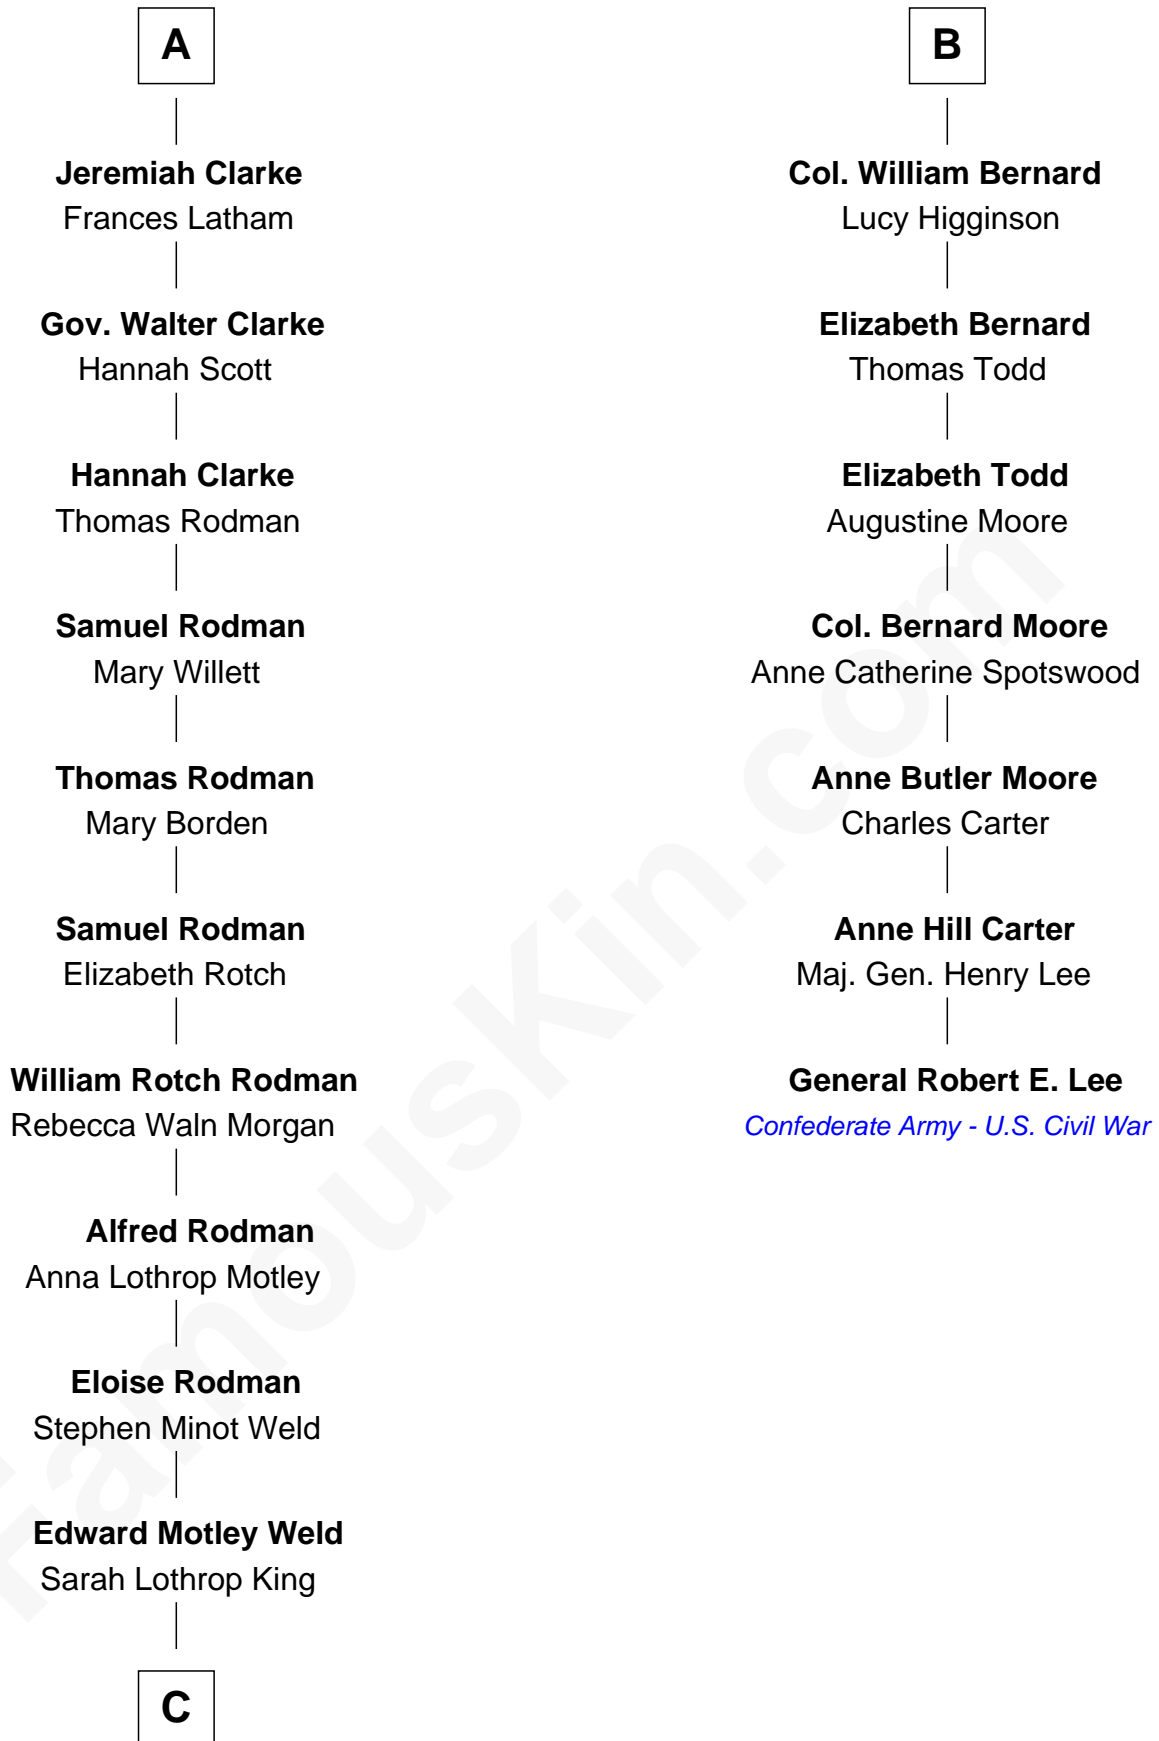

FamousKin.com Relationship Chart of

Tuesday Weld

TV and Movie Actress

13th cousin 5 times removed of

General Robert E. Lee

Confederate Army - U.S. Civil War

Stephen le Scrope

Margery de Welles

Maude le Scrope
Sir Baldwin Freville

Elizabeth Freville
Sir Thomas Ferrers

Sir Henry Ferrers
Margaret Heckstall

Elizabeth Ferrers
James Clerke

George Clerke
Elizabeth Wilsford

James Clerke
Mary Saxby

William Clerke
Mary Weston

A

John le Scrope

Elizabeth Chaworth

Elizabeth le Scrope
Sir Henry le Scrope

Margaret Scrope
John Bernard

John Bernard
Margaret Daundelyn

John Bernard
Cecily Muscote

Francis Bernard
Alice Hazlewood

Sir Francis Bernard
Mary Woolhouse

B

C

Lothrop Motley Weld

Yosene Balfour Ker

Tuesday Weld

TV and Movie Actress

FamousKin.com