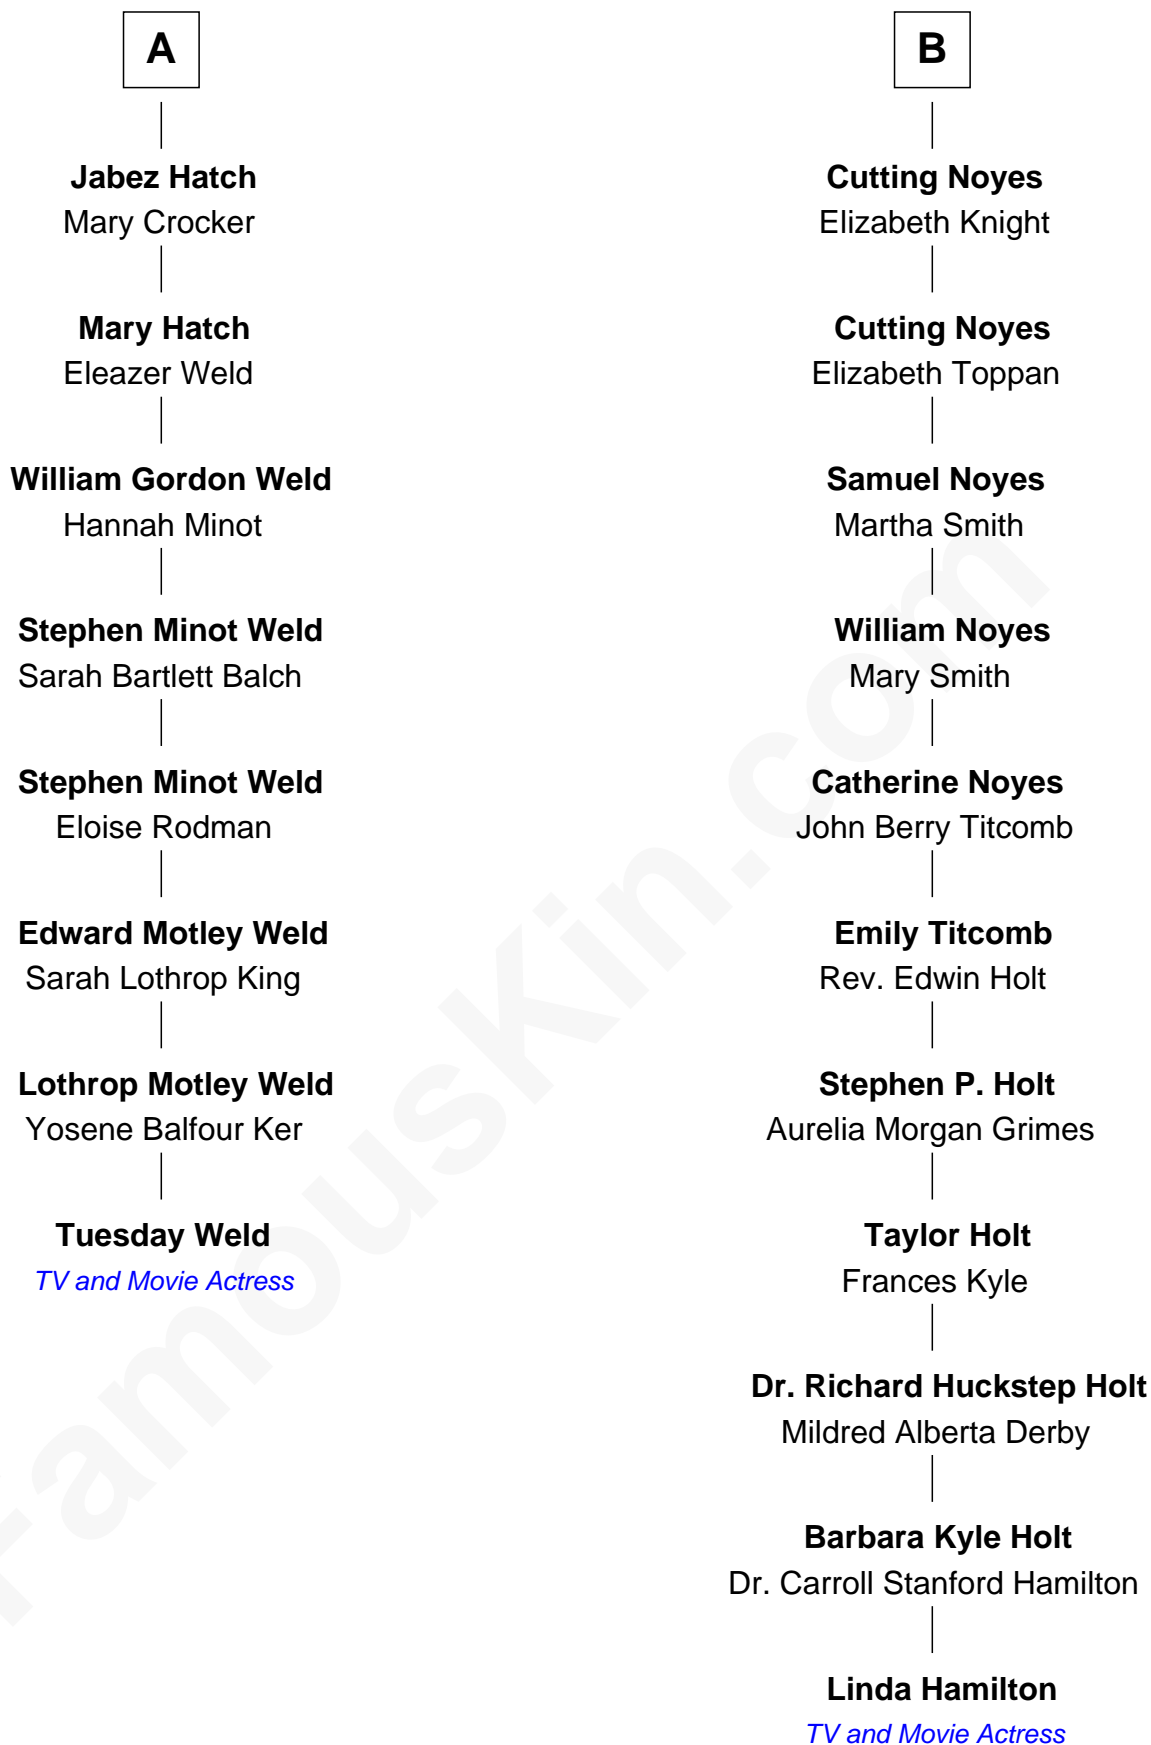

FamousKin.com Relationship Chart of

Tuesday Weld

TV and Movie Actress

14th cousin 3 times removed of

Linda Hamilton

TV and Movie Actress

John Brome
Beatrice Shirley

Nicholas Brome
Katherine Lampeck

Elizabeth Brome
Thomas Hawes

William Hawes
Ursula Colles

Edmond Hawes
Jane Porter

Edmund Hawes

John Hawes
Desire Gorham

Desire Hawes
Josiah Hatch

A

Isabel Brome
John Denton

Thomas Denton
Jane Webbe

Isabel Denton
William ap Walter

Thomasine Walter
William Luckyn

Probable

Judith Luckyn
Edward Ward

Mary Ward
John Cutting

Mary Cutting
Nicholas Noyes

B

Linda Hamilton photo by [Matthew Simoneau](#) (CC BY 2.0)