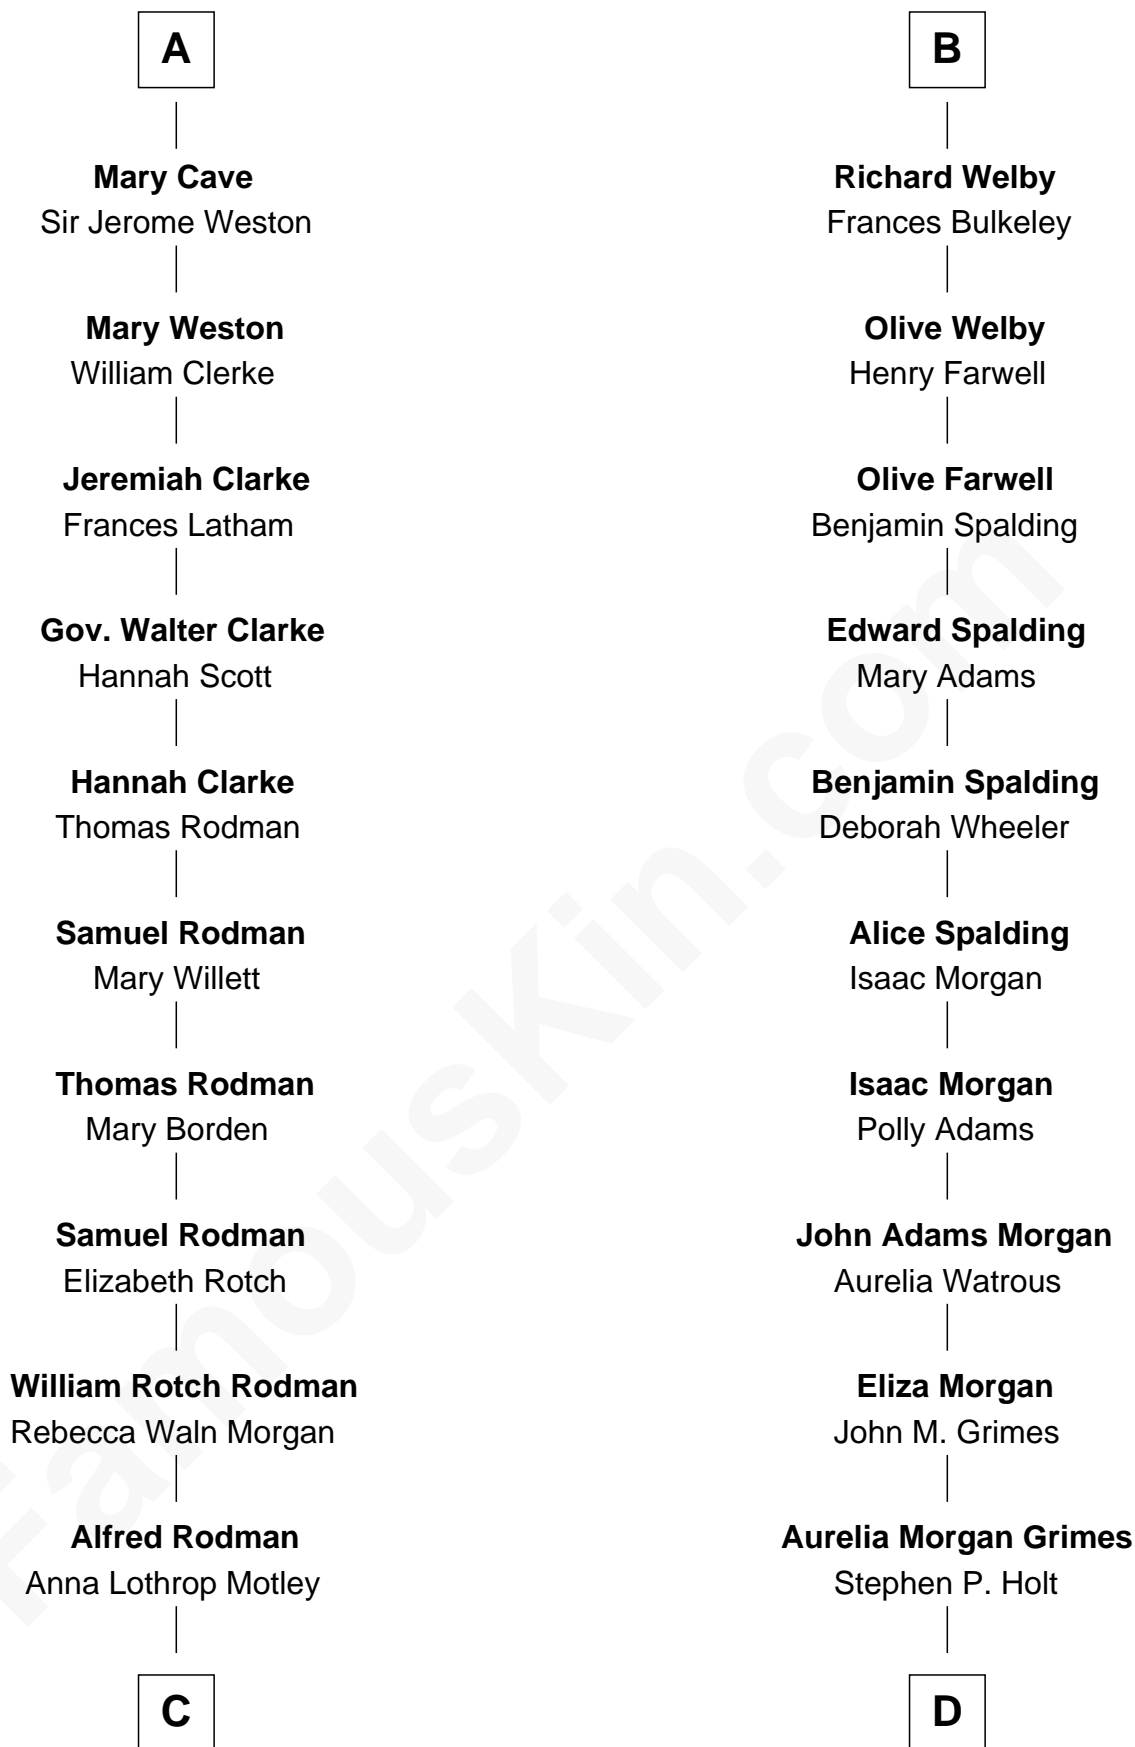

FamousKin.com Relationship Chart of

Tuesday Weld

TV and Movie Actress

20th cousin of

Linda Hamilton

TV and Movie Actress

Sir Reynold de Grey

Eleanor le Strange

C

Eloise Rodman
Stephen Minot Weld

Edward Motley Weld
Sarah Lothrop King

Lothrop Motley Weld
Yosene Balfour Ker

Tuesday Weld
TV and Movie Actress

D

Taylor Holt
Frances Kyle

Dr. Richard Huckstep Holt
Mildred Alberta Derby