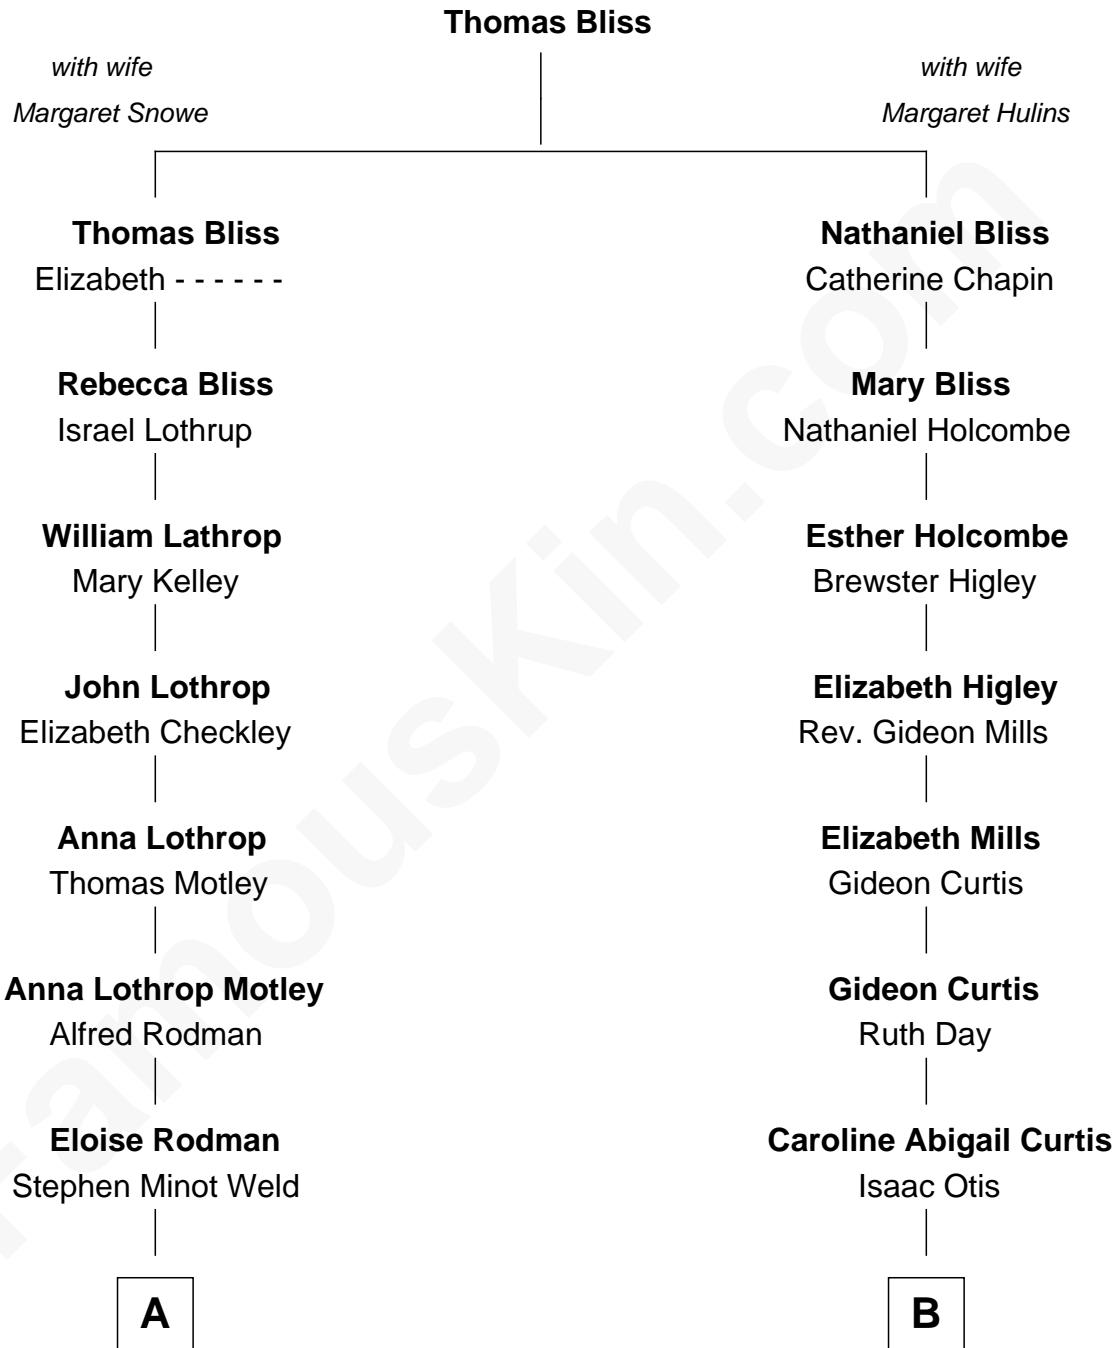

FamousKin.com Relationship Chart of

Tuesday Weld

TV and Movie Actress

9th cousin of

Amelia Earhart

Aviation Pioneer

FamousKin.com