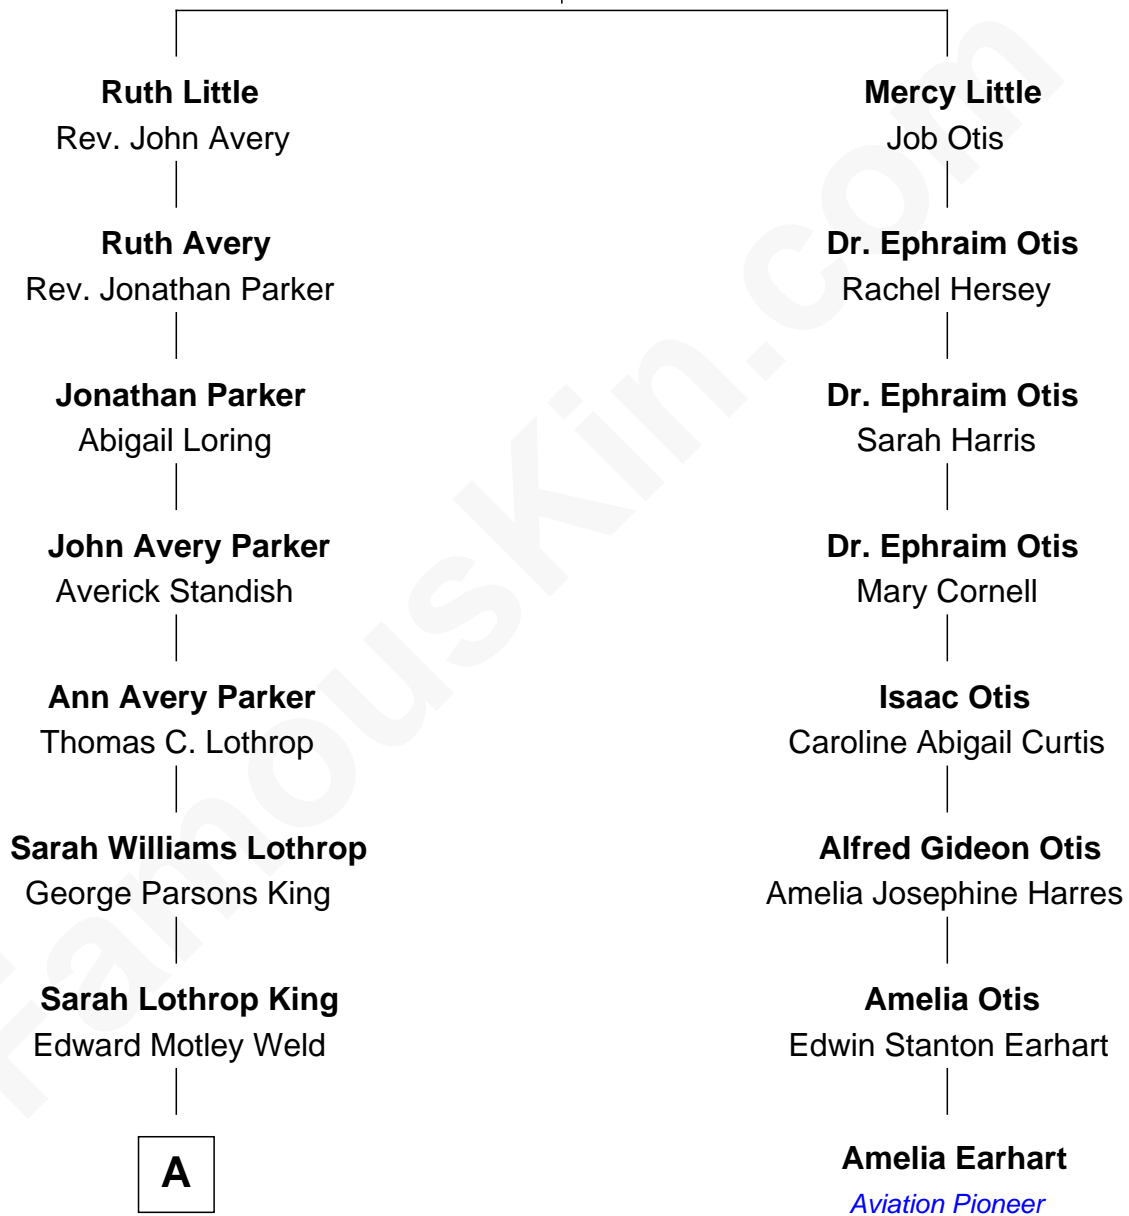

FamousKin.com

Relationship Chart of

Tuesday Weld

TV and Movie Actress

7th cousin 1 time removed of

Amelia Earhart

Aviation Pioneer

Ephraim Little
Mary Sturtevant

A

Lothrop Motley Weld

Yosene Balfour Ker

Tuesday Weld

TV and Movie Actress

FamousKin.com