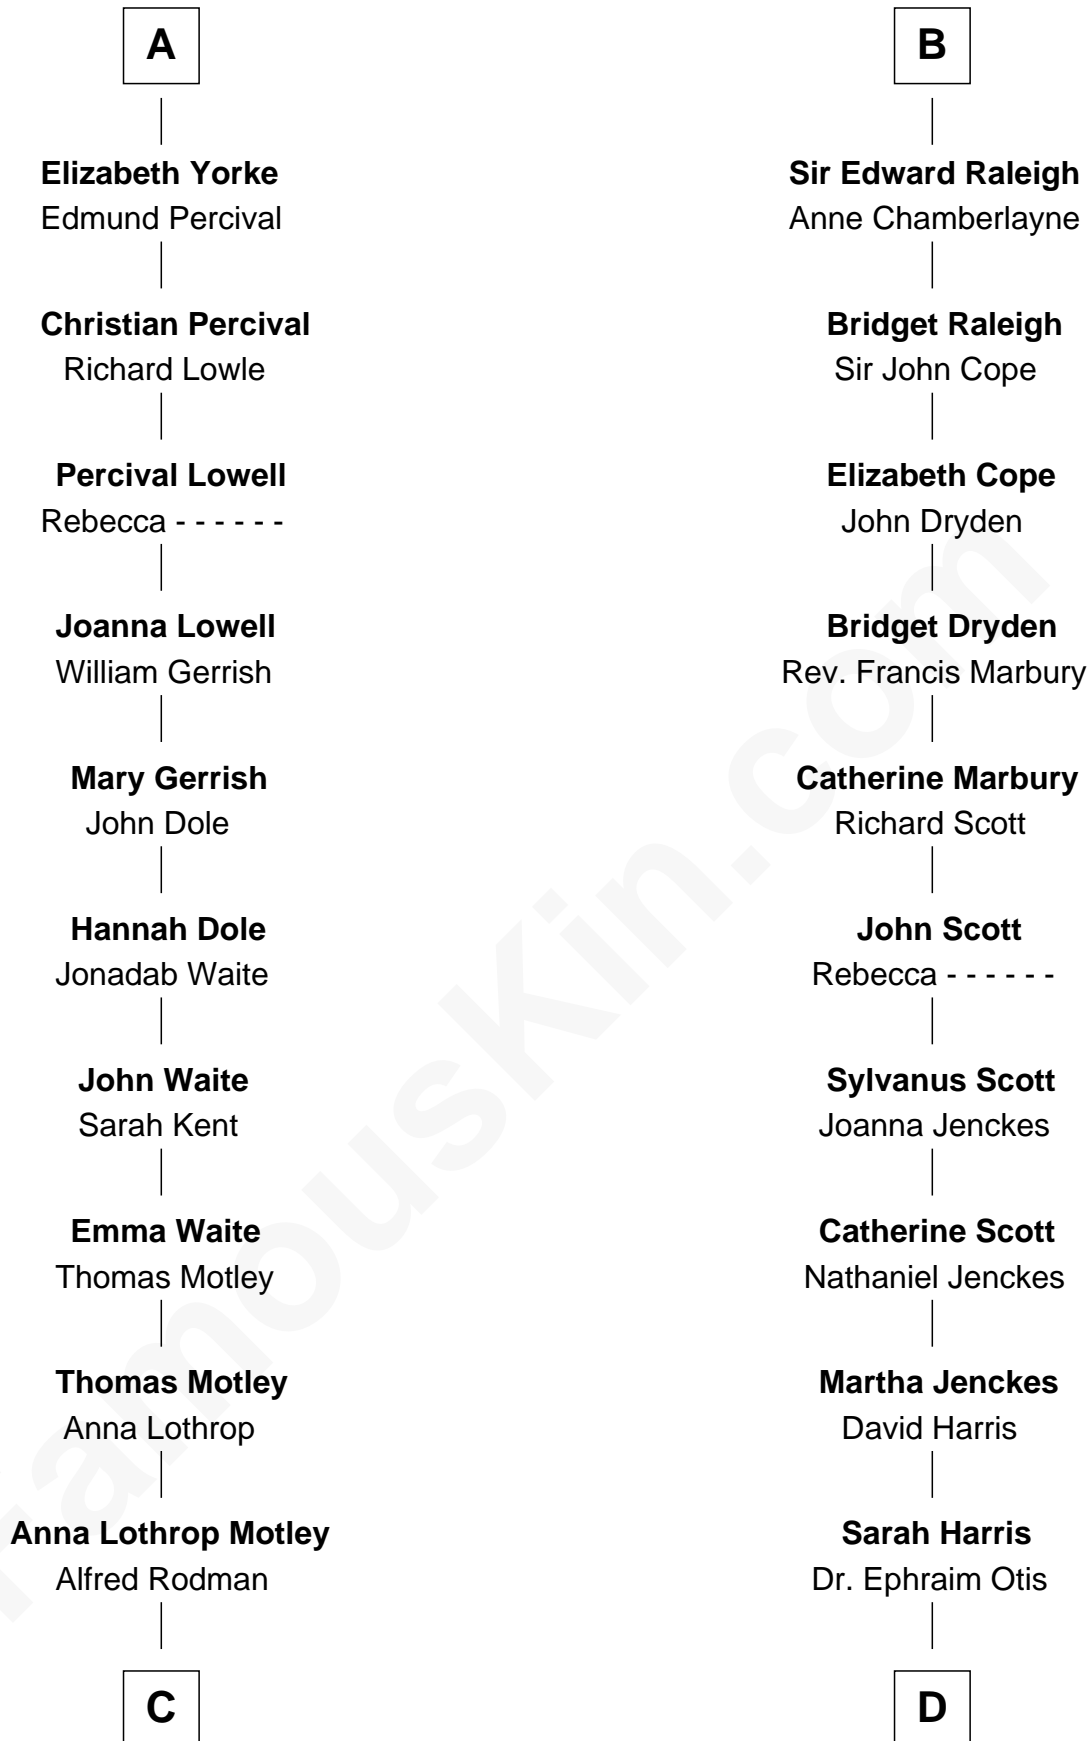

FamousKin.com

Relationship Chart of

Tuesday Weld

TV and Movie Actress

20th cousin 1 time removed of

Amelia Earhart

Aviation Pioneer

Humphrey de Bohun

Elizabeth Plantagenet

C

Eloise Rodman
Stephen Minot Weld

Edward Motley Weld
Sarah Lothrop King

Lothrop Motley Weld
Yosene Balfour Ker

Tuesday Weld
TV and Movie Actress

D

Dr. Ephraim Otis
Mary Cornell

Isaac Otis
Caroline Abigail Curtis

Alfred Gideon Otis
Amelia Josephine Harres

Amelia Otis
Edwin Stanton Earhart

Amelia Earhart
Aviation Pioneer