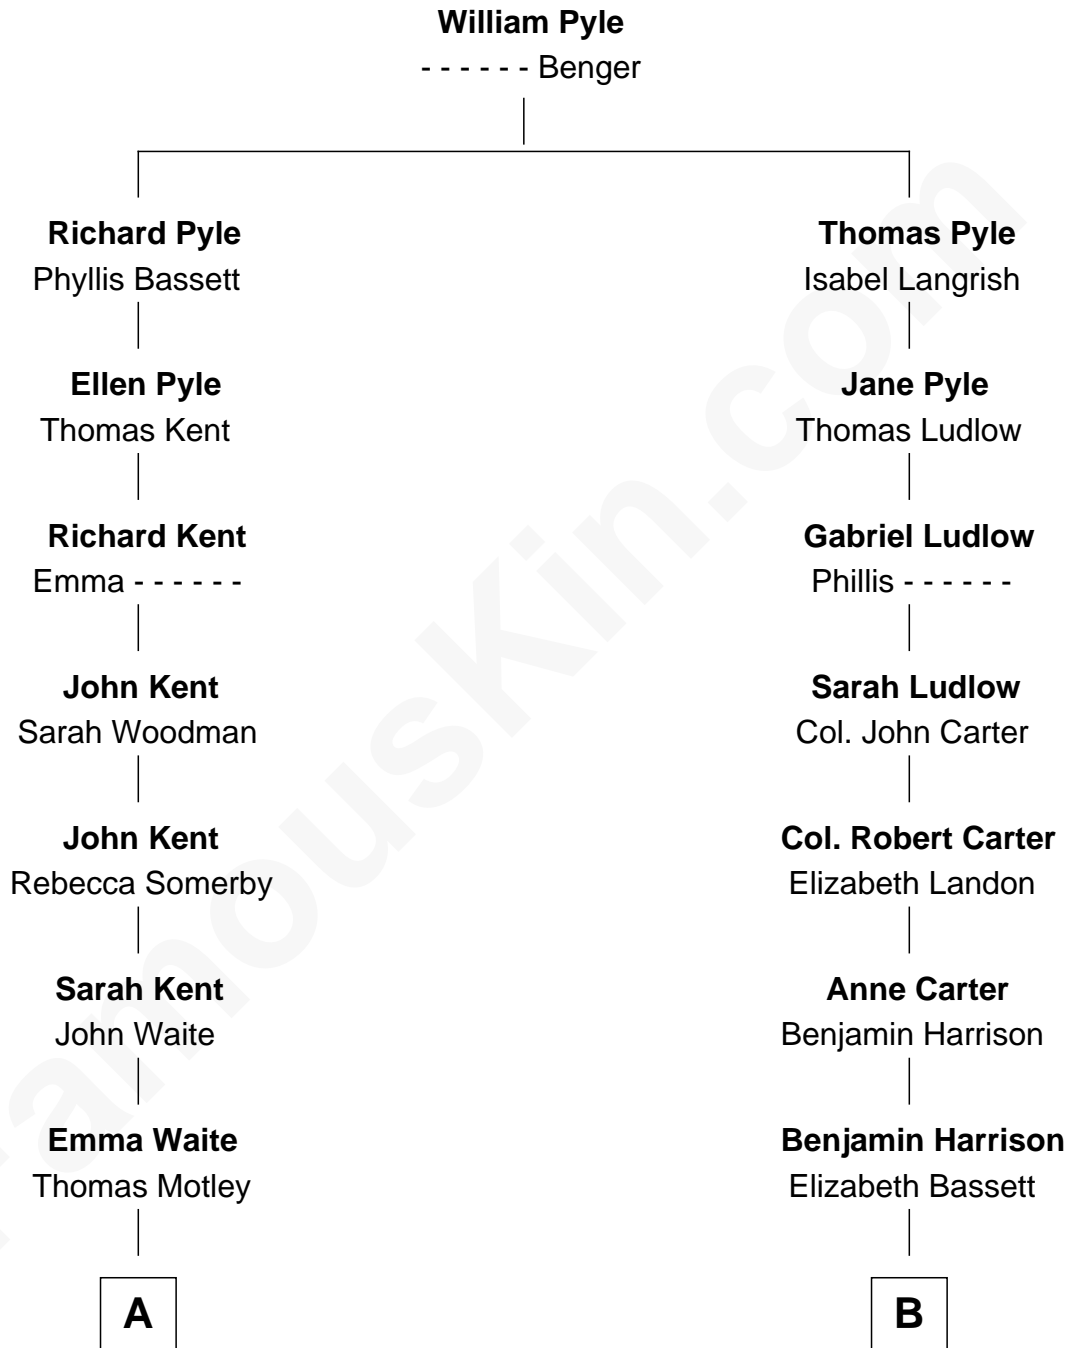

FamousKin.com Relationship Chart of

Tuesday Weld

TV and Movie Actress

9th cousin 3 times removed of

Benjamin Harrison

23rd U.S. President

A

Thomas Motley

Anna Lothrop

Anna Lothrop Motley

Alfred Rodman

Eloise Rodman

Stephen Minot Weld

Edward Motley Weld

Sarah Lothrop King

Lothrop Motley Weld

Yosene Balfour Ker

Tuesday Weld

TV and Movie Actress

B

Gen. William Henry Harrison

Anna Tuthill Symmes

John Scott Harrison

Elizabeth Ramsey Irwin