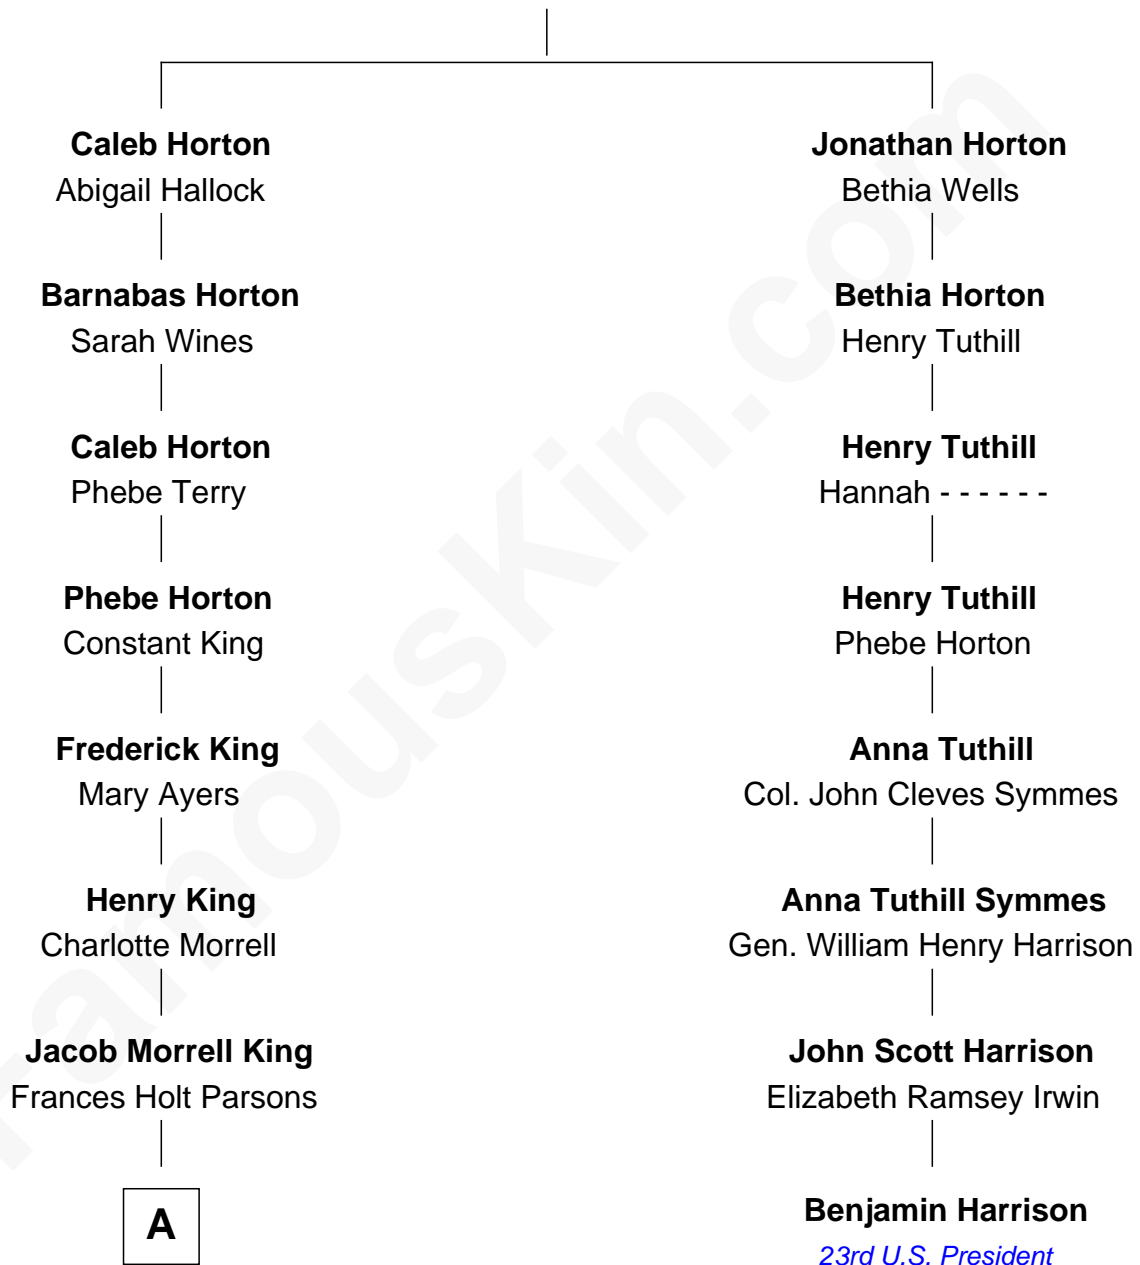

# FamousKin.com Relationship Chart of

**Tuesday Weld**

*TV and Movie Actress*

7th cousin 3 times removed of

**Benjamin Harrison**

*23rd U.S. President*

**Barnabas Horton**

Mary Langton

**A**

George Parsons King  
Sarah Williams Lothrop

Sarah Lothrop King  
Edward Motley Weld

Lothrop Motley Weld  
Yosene Balfour Ker

Tuesday Weld  
*TV and Movie Actress*

FamousKin.com