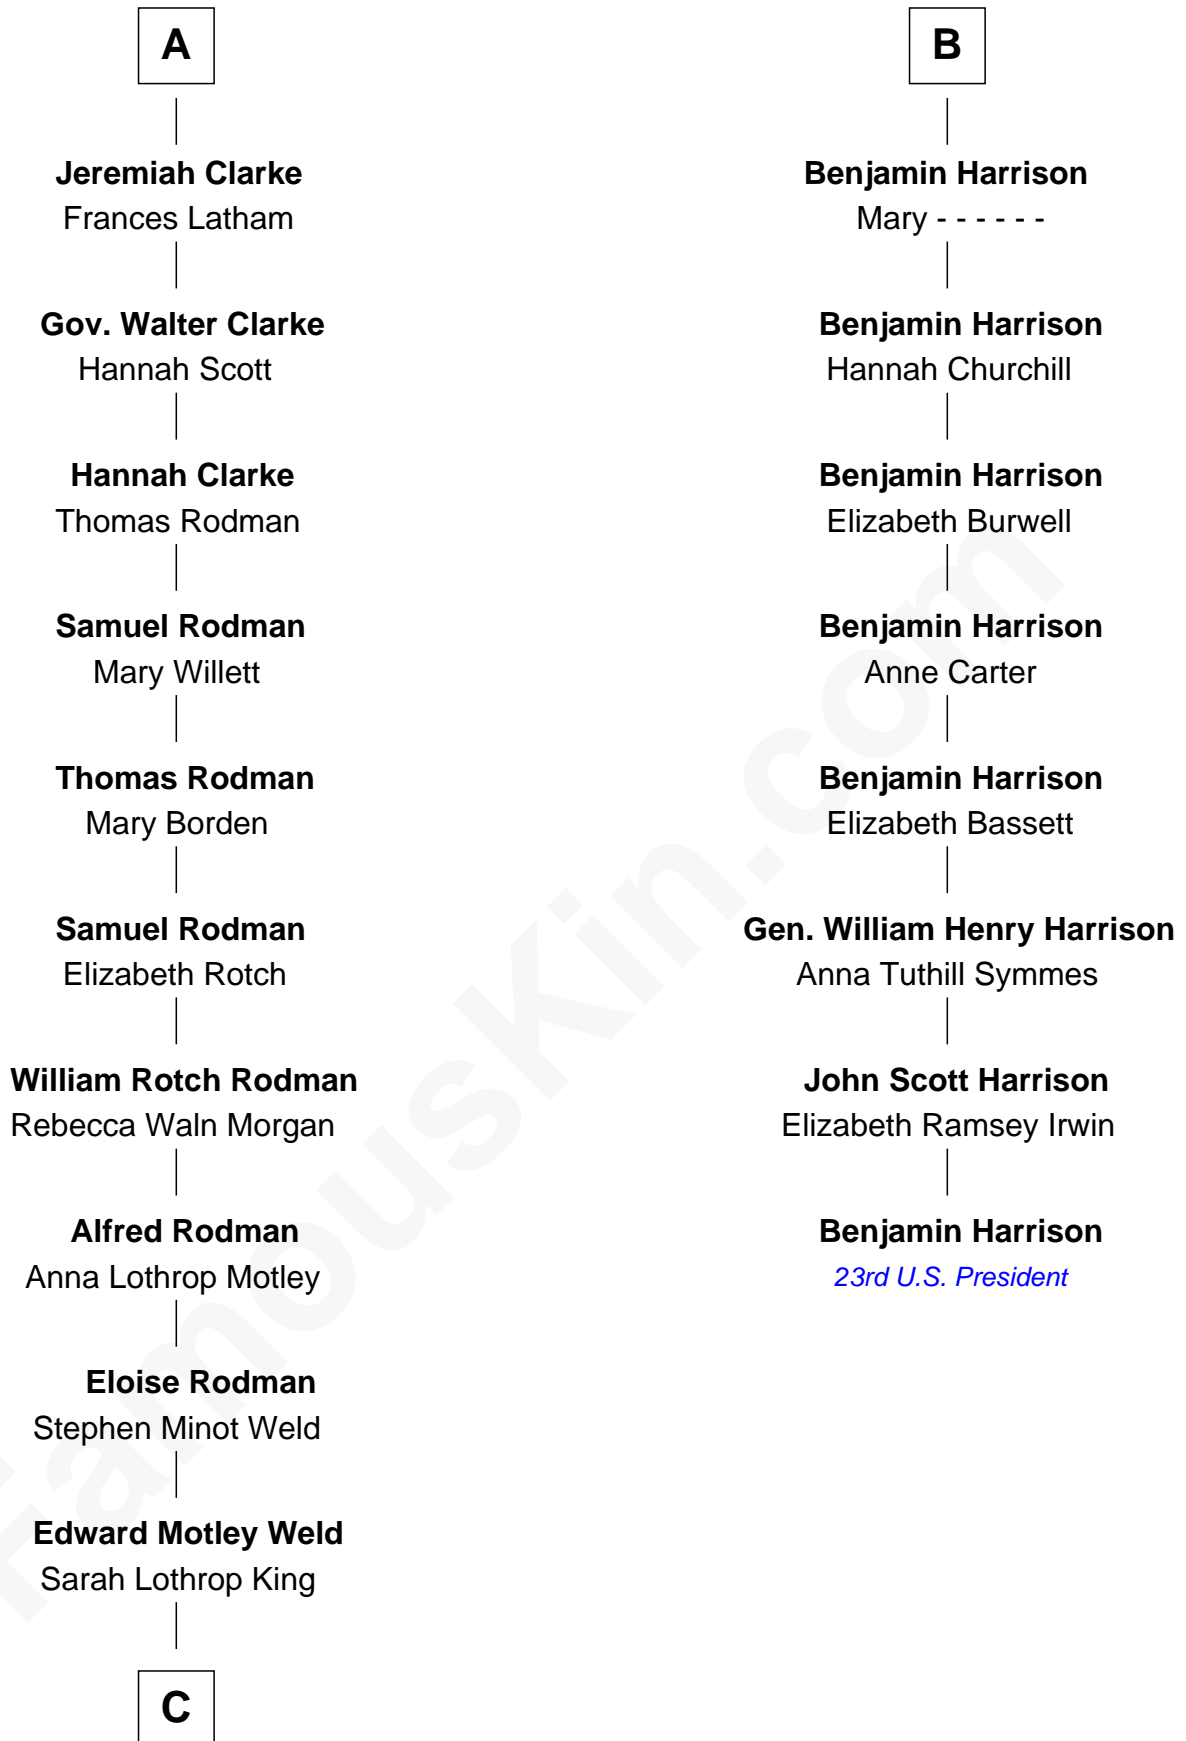

FamousKin.com Relationship Chart of

Tuesday Weld

TV and Movie Actress

14th cousin 4 times removed of

Benjamin Harrison

23rd U.S. President

Stephen le Scrope

Margery de Welles

A

John le Scrope
Elizabeth Chaworth

Elizabeth le Scrope
Sir Henry le Scrope

Margaret Scrope
John Bernard

John Bernard
Margaret Daundelyn

John Bernard
Cecily Muscote

Francis Bernard
Alice Hazlewood

Elizabeth Bernard
Thomas Harrison

Probable

B

C

Lothrop Motley Weld

Yosene Balfour Ker

Tuesday Weld

TV and Movie Actress

FamousKin.com