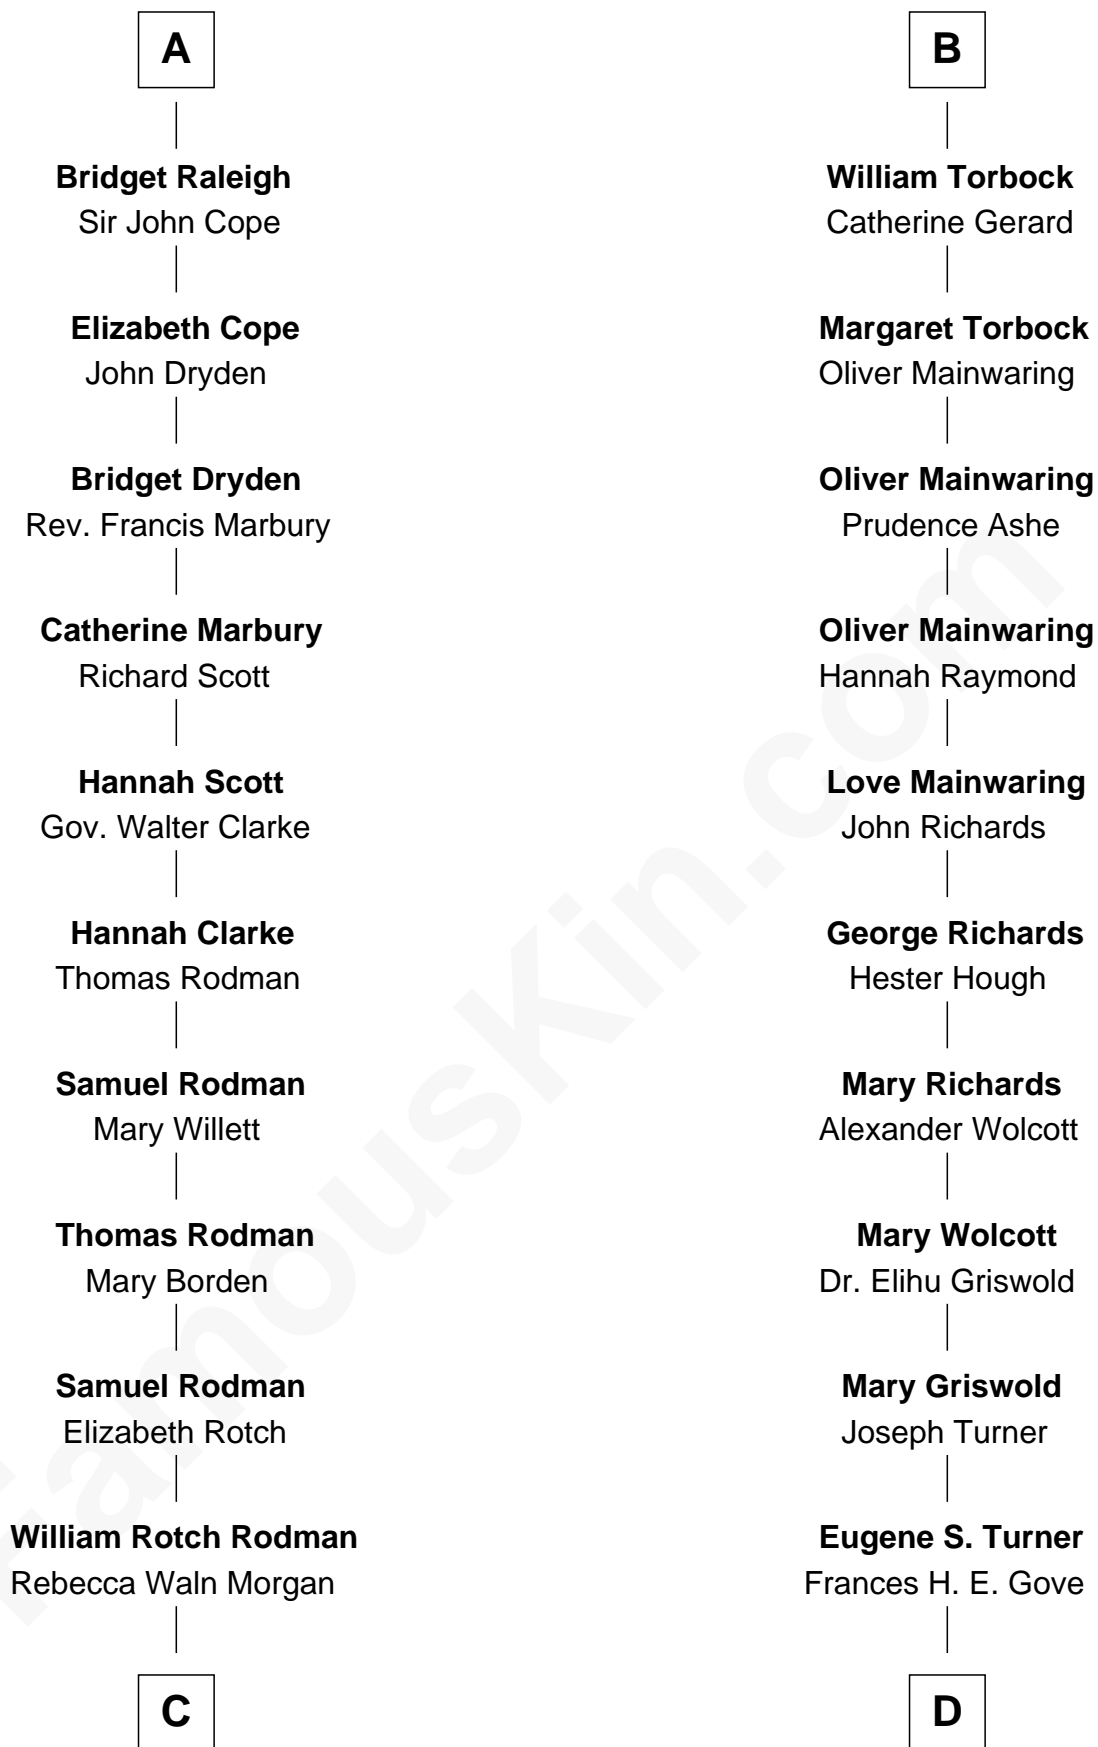

FamousKin.com Relationship Chart of

Tuesday Weld

TV and Movie Actress

21st cousin of

Ed Helms

TV and Movie Actor

Edmund Fitzalan

Alice de Warenne

C

Alfred Rodman
Anna Lothrop Motley

Eloise Rodman
Stephen Minot Weld

Edward Motley Weld
Sarah Lothrop King

Lothrop Motley Weld
Yosene Balfour Ker

Tuesday Weld
TV and Movie Actress

D

Ione Turner
Walter Harold Wright