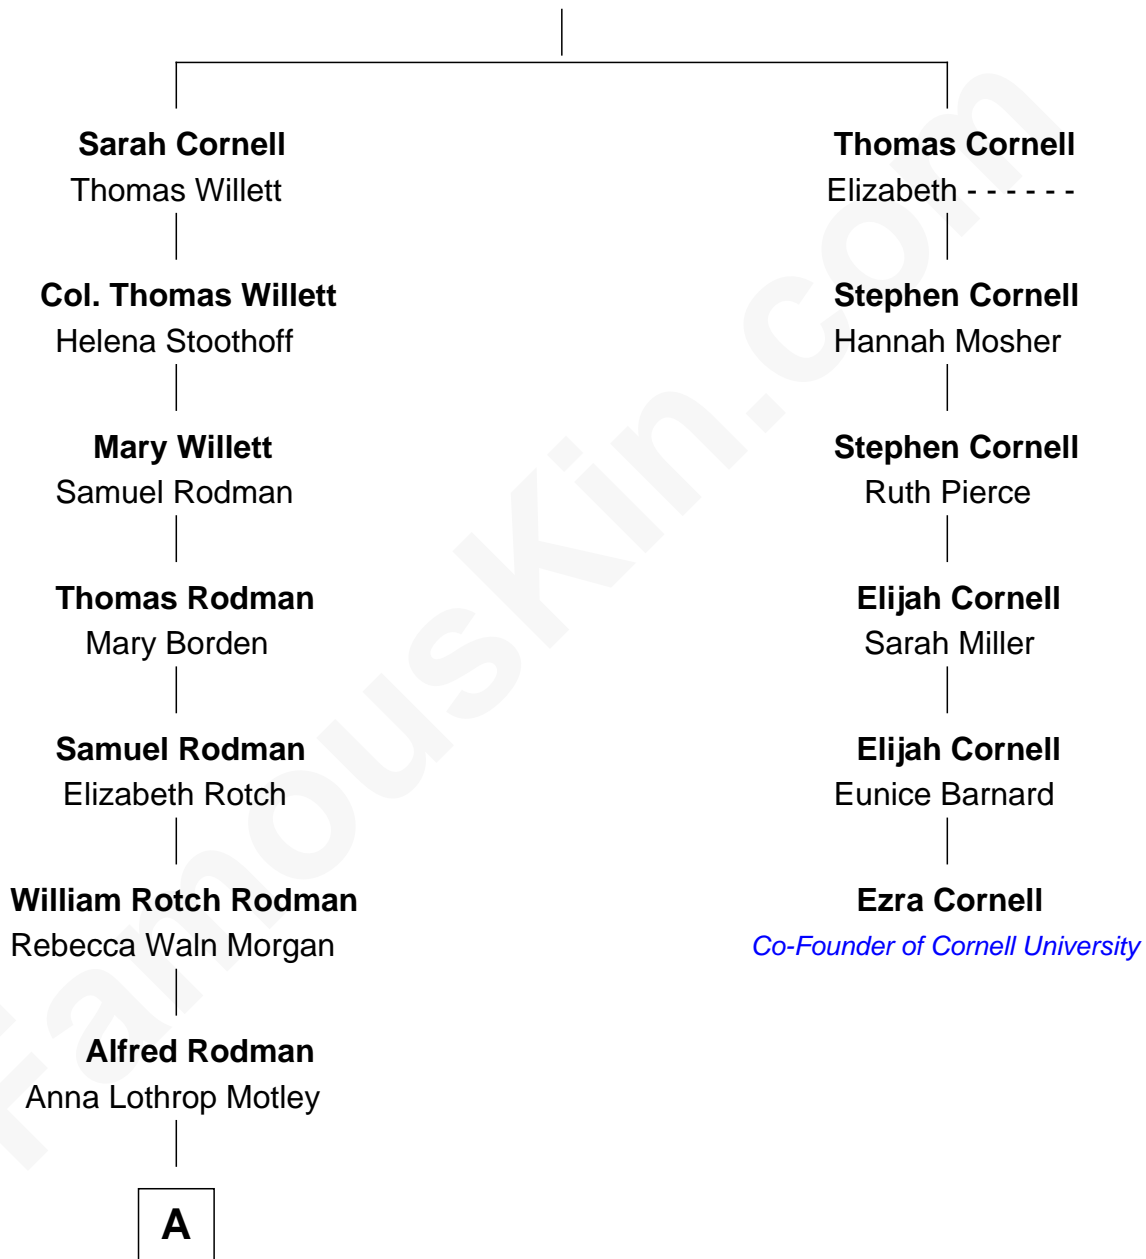

FamousKin.com Relationship Chart of

Tuesday Weld

TV and Movie Actress

5th cousin 5 times removed of

Ezra Cornell

Co-Founder of Cornell University, Founder of Western Union

Thomas Cornell

Rebecca Briggs

A

—
Eloise Rodman
Stephen Minot Weld

—
Edward Motley Weld
Sarah Lothrop King

—
Lothrop Motley Weld
Yosene Balfour Ker

—
Tuesday Weld
TV and Movie Actress

FamousKin.com