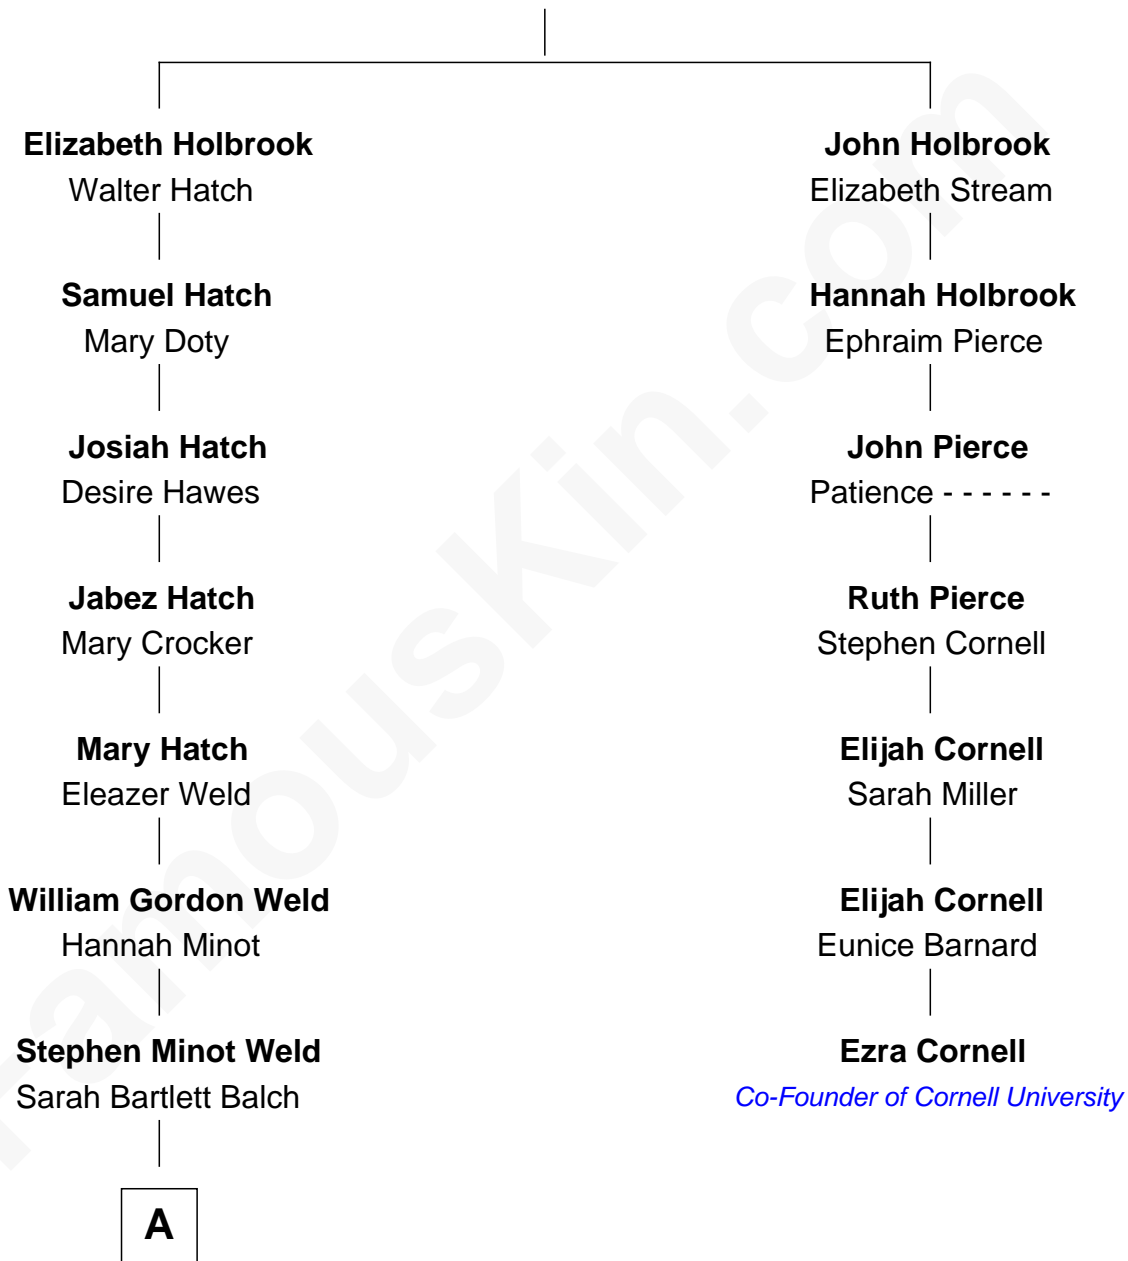

# FamousKin.com Relationship Chart of

**Tuesday Weld**

*TV and Movie Actress*

6th cousin 4 times removed of

**Ezra Cornell**

*Co-Founder of Cornell University, Founder of Western Union*

**Thomas Holbrook**

Jane Powys

**A**

Stephen Minot Weld

Eloise Rodman

Edward Motley Weld

Sarah Lothrop King

Lothrop Motley Weld

Yosene Balfour Ker

Tuesday Weld