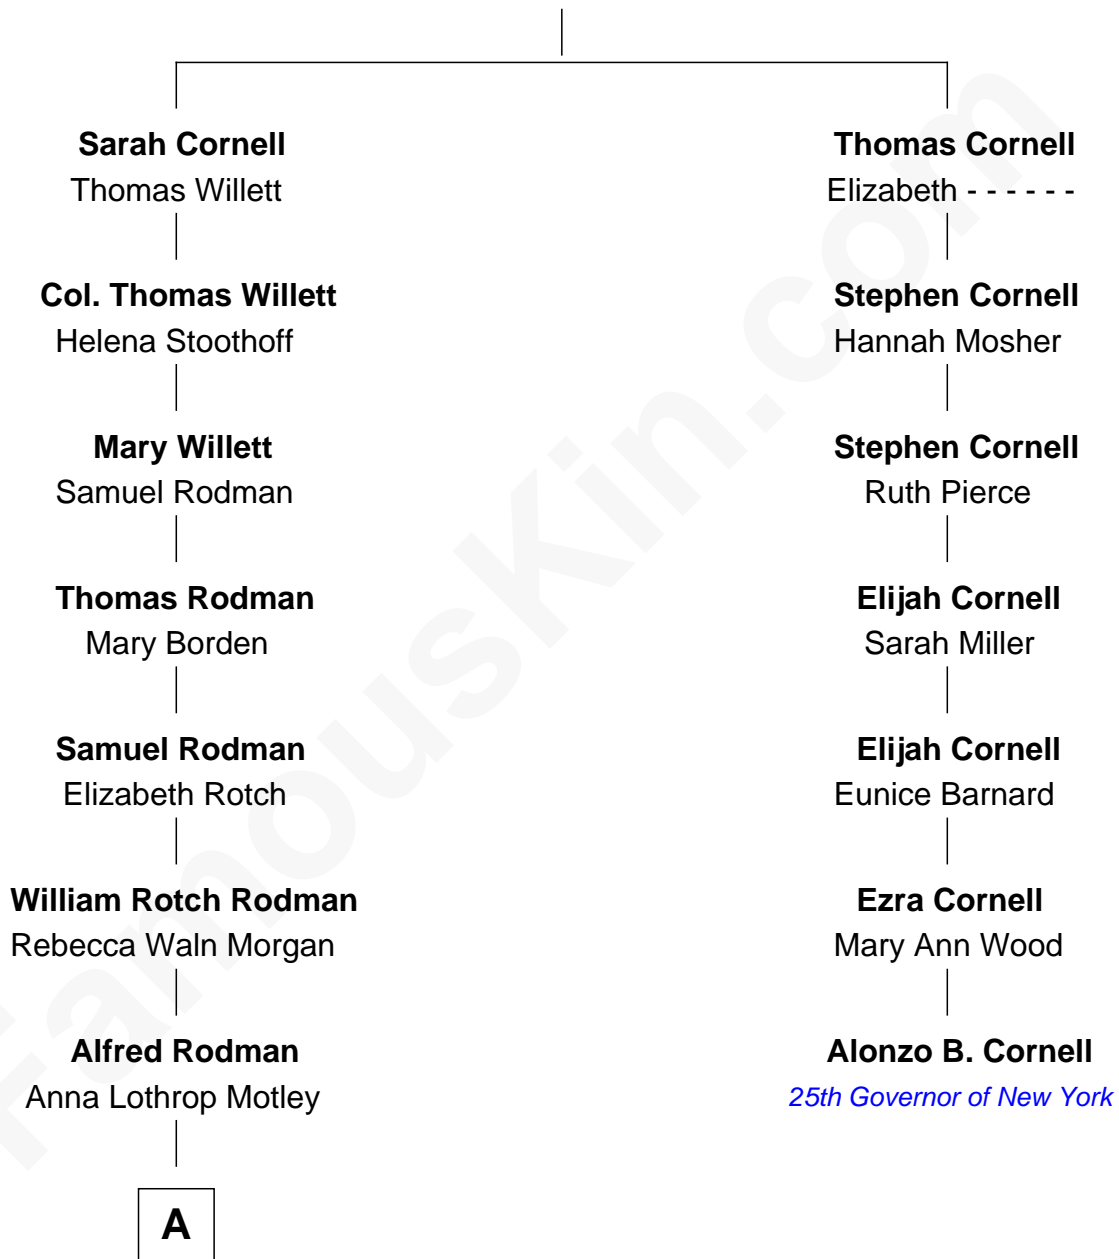

FamousKin.com Relationship Chart of

Tuesday Weld

TV and Movie Actress

6th cousin 4 times removed of

Alonzo B. Cornell

25th Governor of New York

Thomas Cornell

Rebecca Briggs

A

—
Eloise Rodman
Stephen Minot Weld

—
Edward Motley Weld
Sarah Lothrop King

—
Lothrop Motley Weld
Yosene Balfour Ker

—
Tuesday Weld
TV and Movie Actress

FamousKin.com