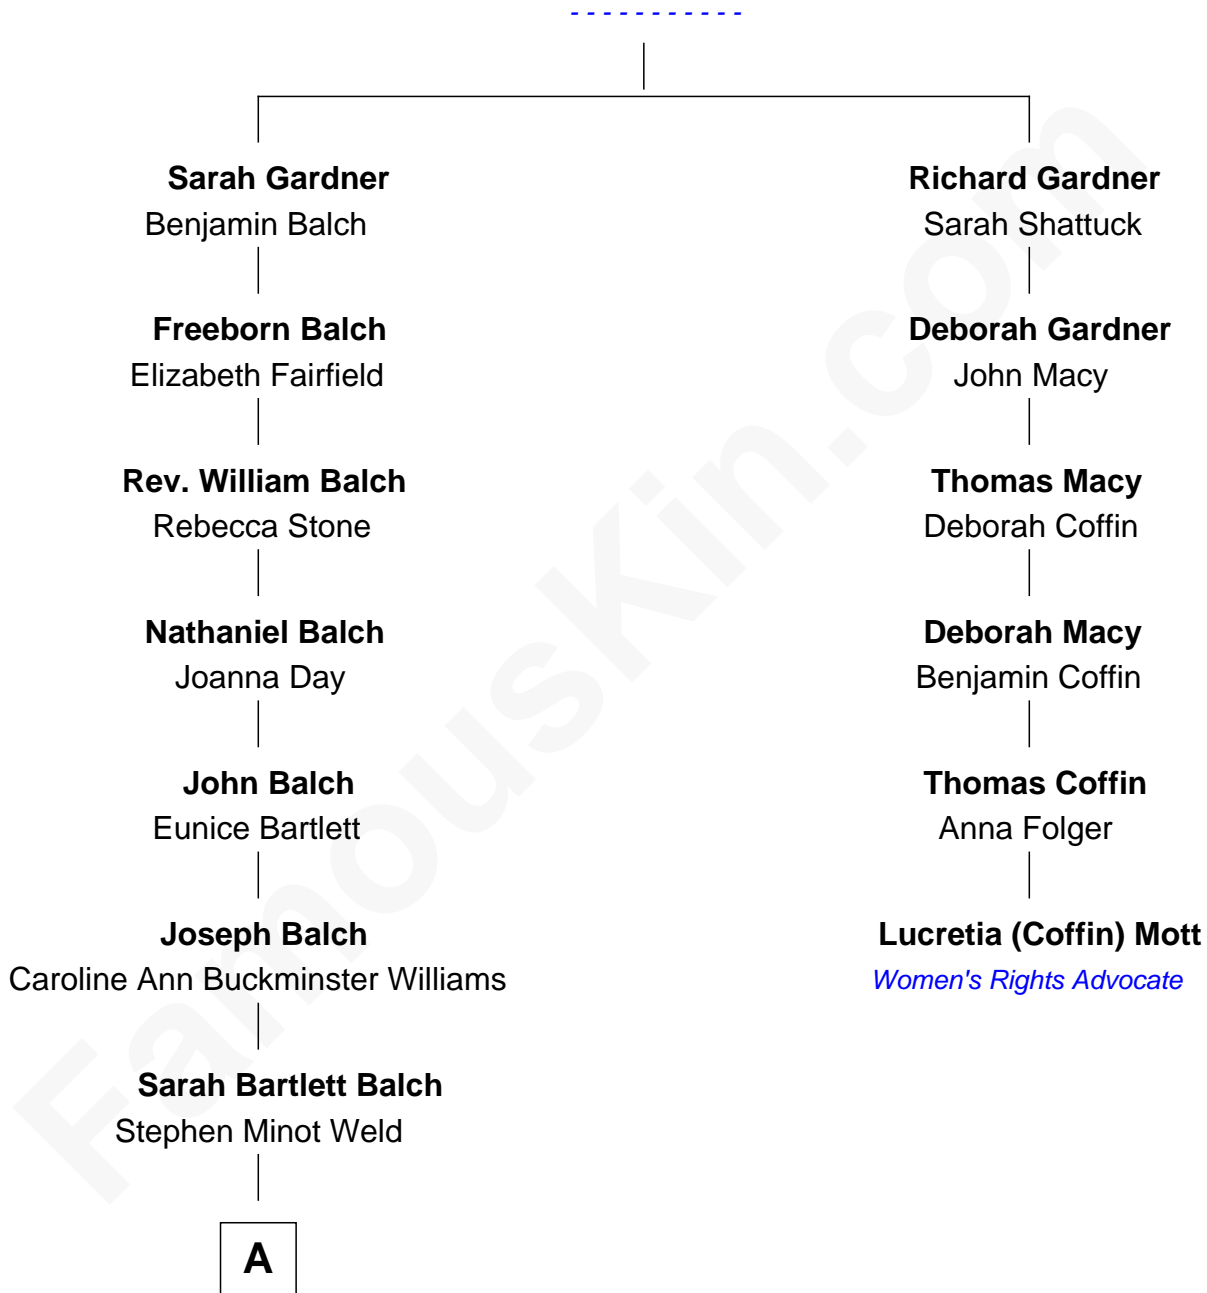

FamousKin.com Relationship Chart of

Tuesday Weld

TV and Movie Actress

5th cousin 5 times removed of

Lucretia (Coffin) Mott

Abolitionist and Women's Rights Advocate

Thomas Gardner

A

Stephen Minot Weld

Eloise Rodman

Edward Motley Weld

Sarah Lothrop King

Lothrop Motley Weld

Yosene Balfour Ker

Tuesday Weld

TV and Movie Actress