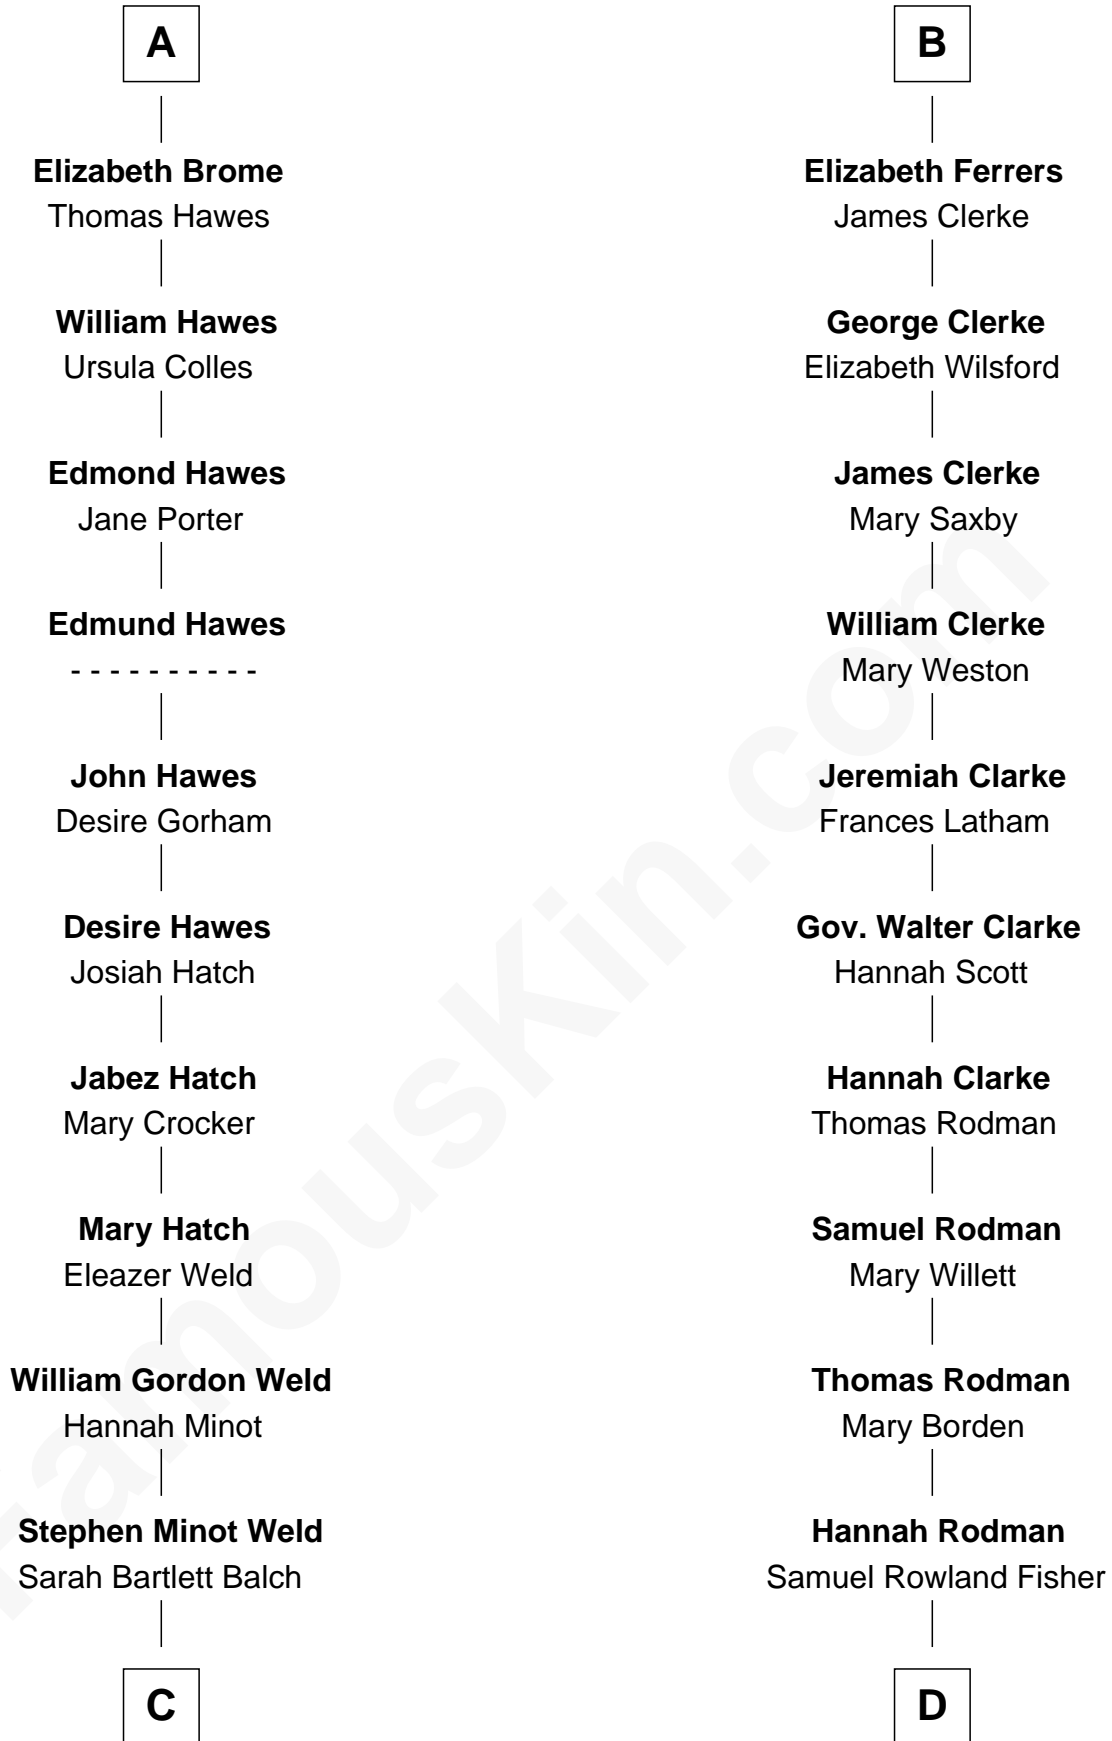

FamousKin.com

Relationship Chart of

Tuesday Weld

TV and Movie Actress

18th cousin 2 times removed of

Joseph Wharton

Founder of the Wharton School of Business

Sir Robert de Ros

Isabel de Aubeney

C

Stephen Minot Weld

Eloise Rodman

Edward Motley Weld

Sarah Lothrop King

Lothrop Motley Weld

Yosene Balfour Ker

Tuesday Weld

TV and Movie Actress

D

Deborah Fisher

William Wharton

Joseph Wharton

Founder, Wharton School of Business

FamousKin.com