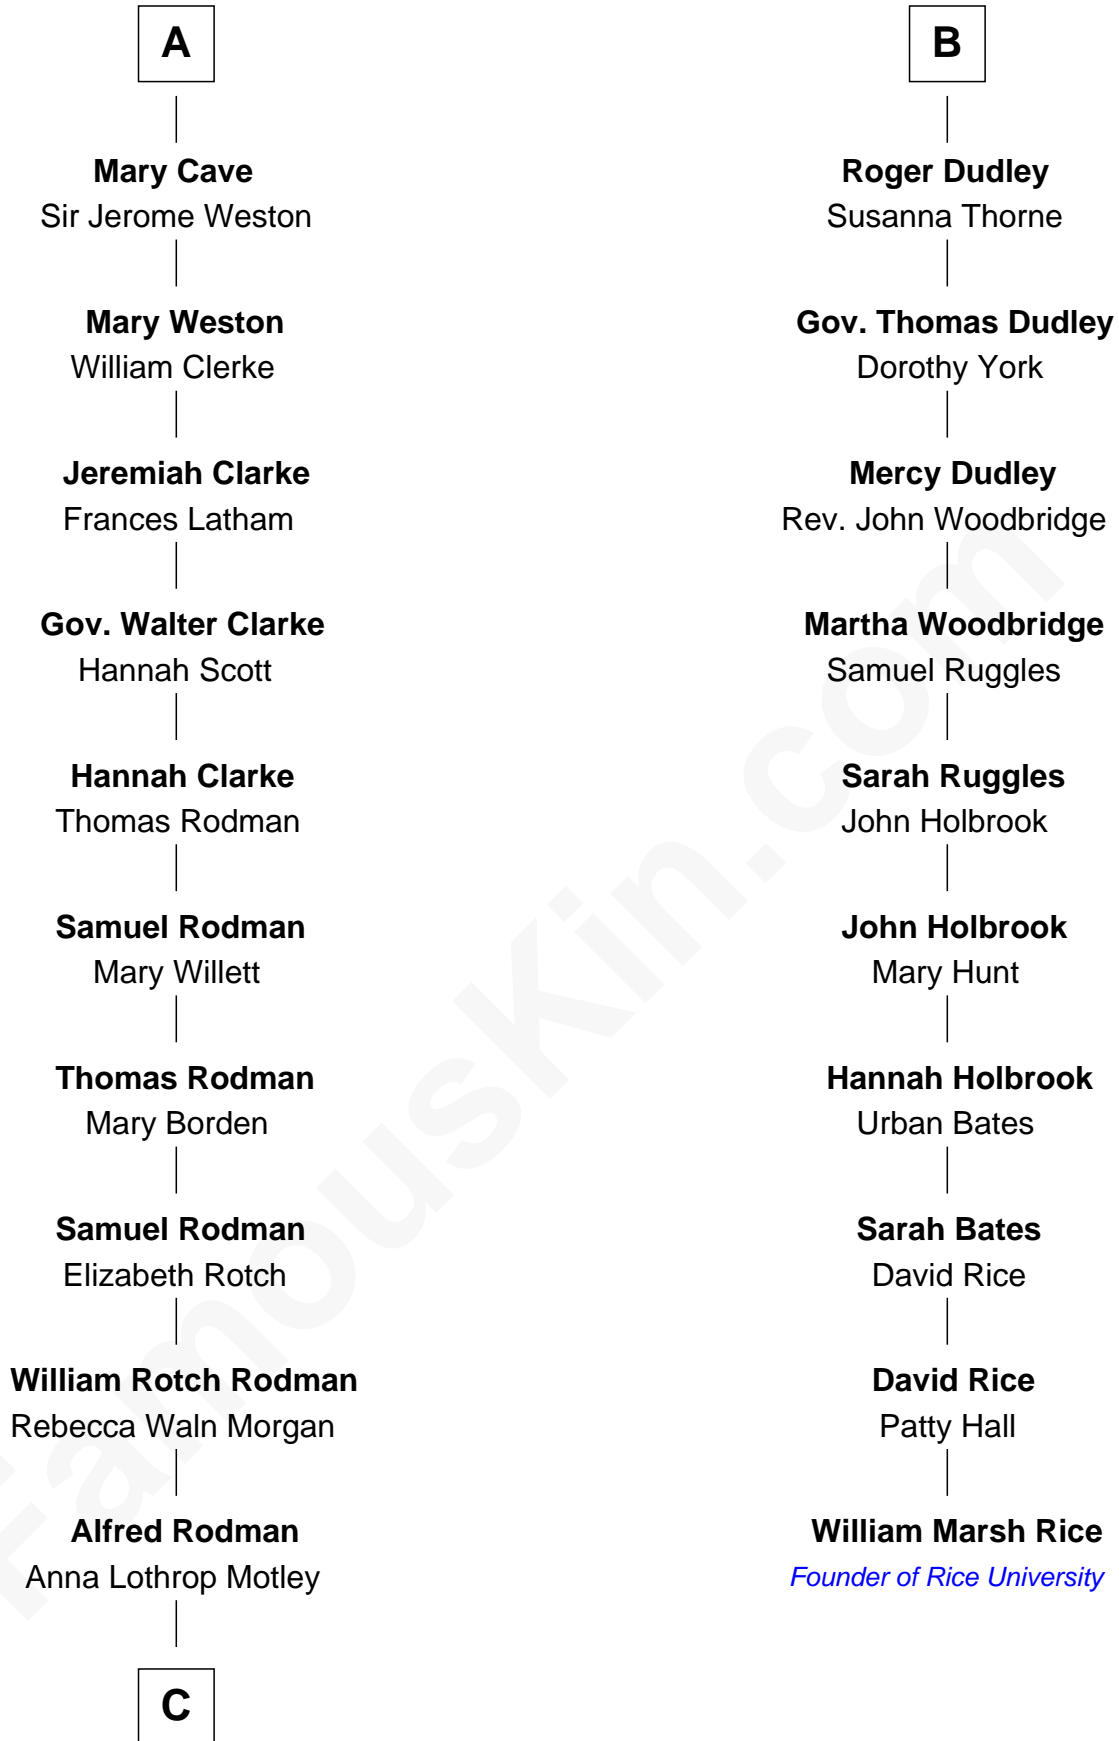

# FamousKin.com Relationship Chart of

**Tuesday Weld**

*TV and Movie Actress*

16th cousin 4 times removed of

**William Marsh Rice**

*Founder of Rice University*

**Sir Reynold de Grey**

Eleanor le Strange

**C**

**Eloise Rodman**  
Stephen Minot Weld

**Edward Motley Weld**  
Sarah Lothrop King

**Lothrop Motley Weld**  
Yosene Balfour Ker

**Tuesday Weld**  
*TV and Movie Actress*

FamousKin.com