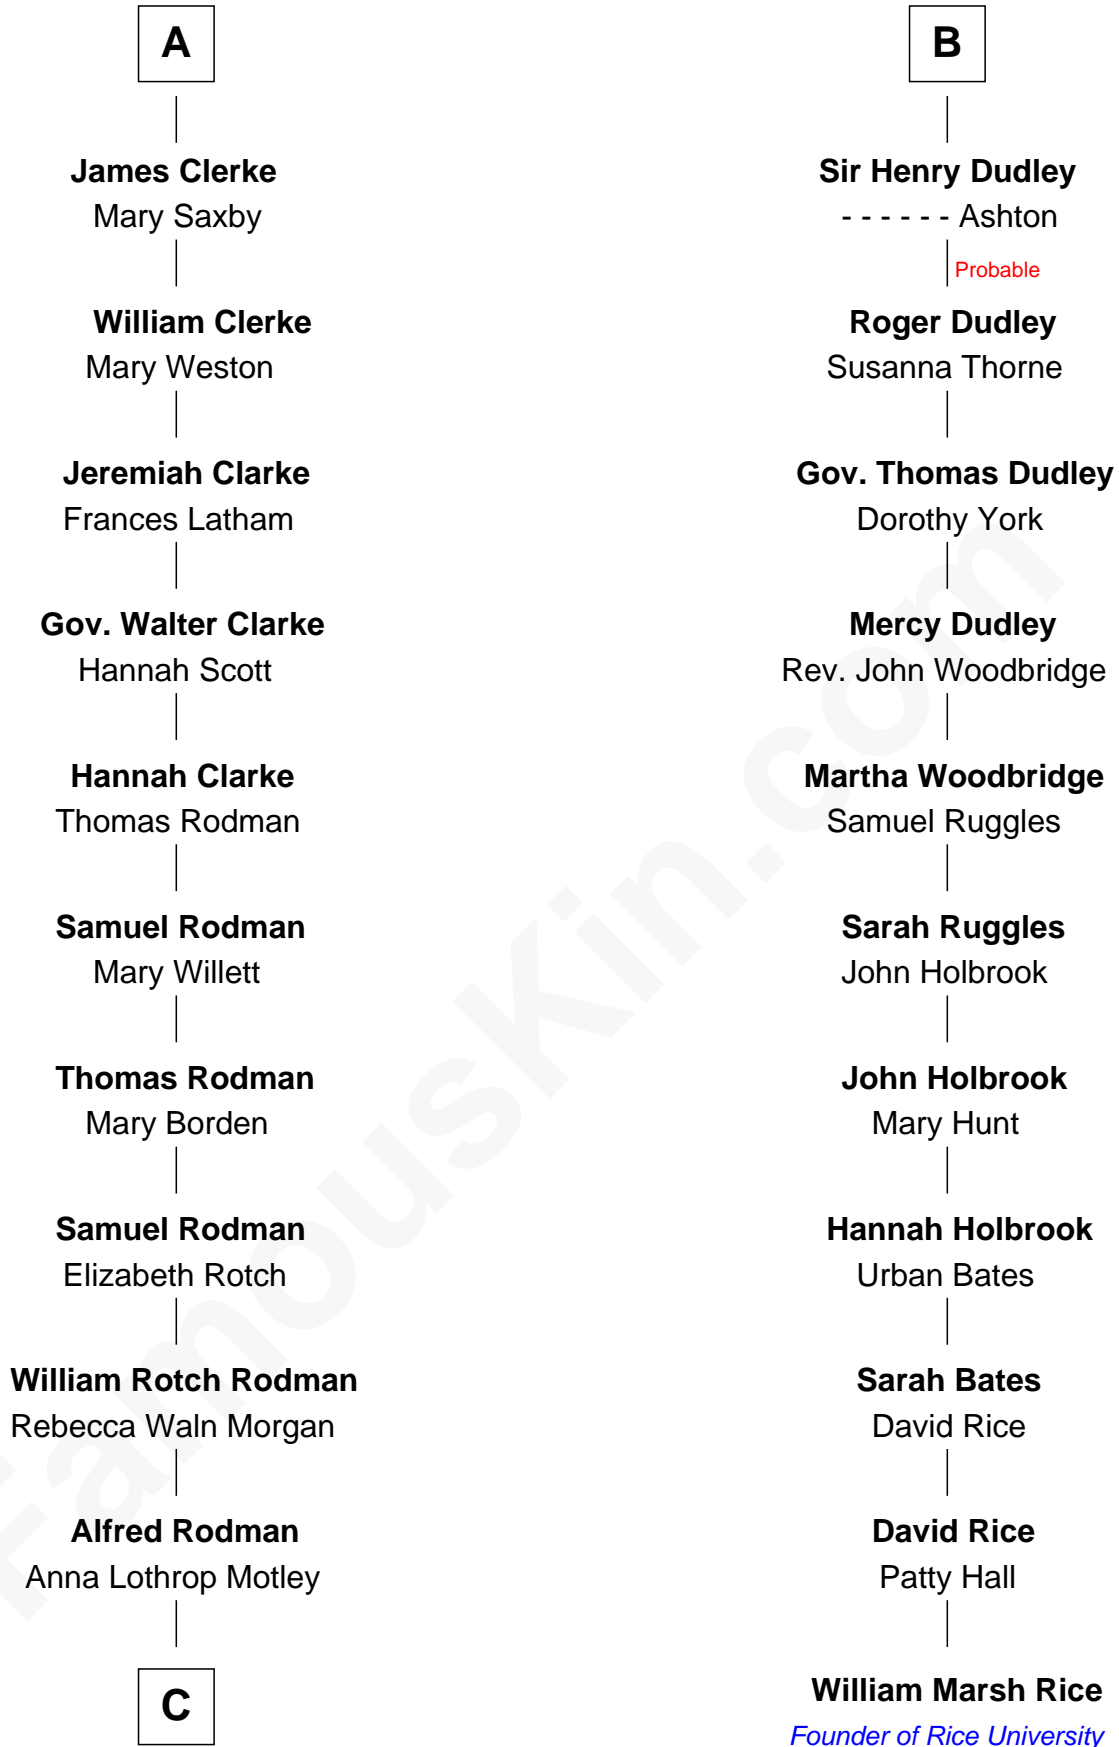

FamousKin.com Relationship Chart of

Tuesday Weld

TV and Movie Actress

17th cousin 3 times removed of

William Marsh Rice

Founder of Rice University

Sir William de Ros
Margery de Badlesmere

C

Eloise Rodman
Stephen Minot Weld

Edward Motley Weld
Sarah Lothrop King

Lothrop Motley Weld
Yosene Balfour Ker

Tuesday Weld
TV and Movie Actress

FamousKin.com