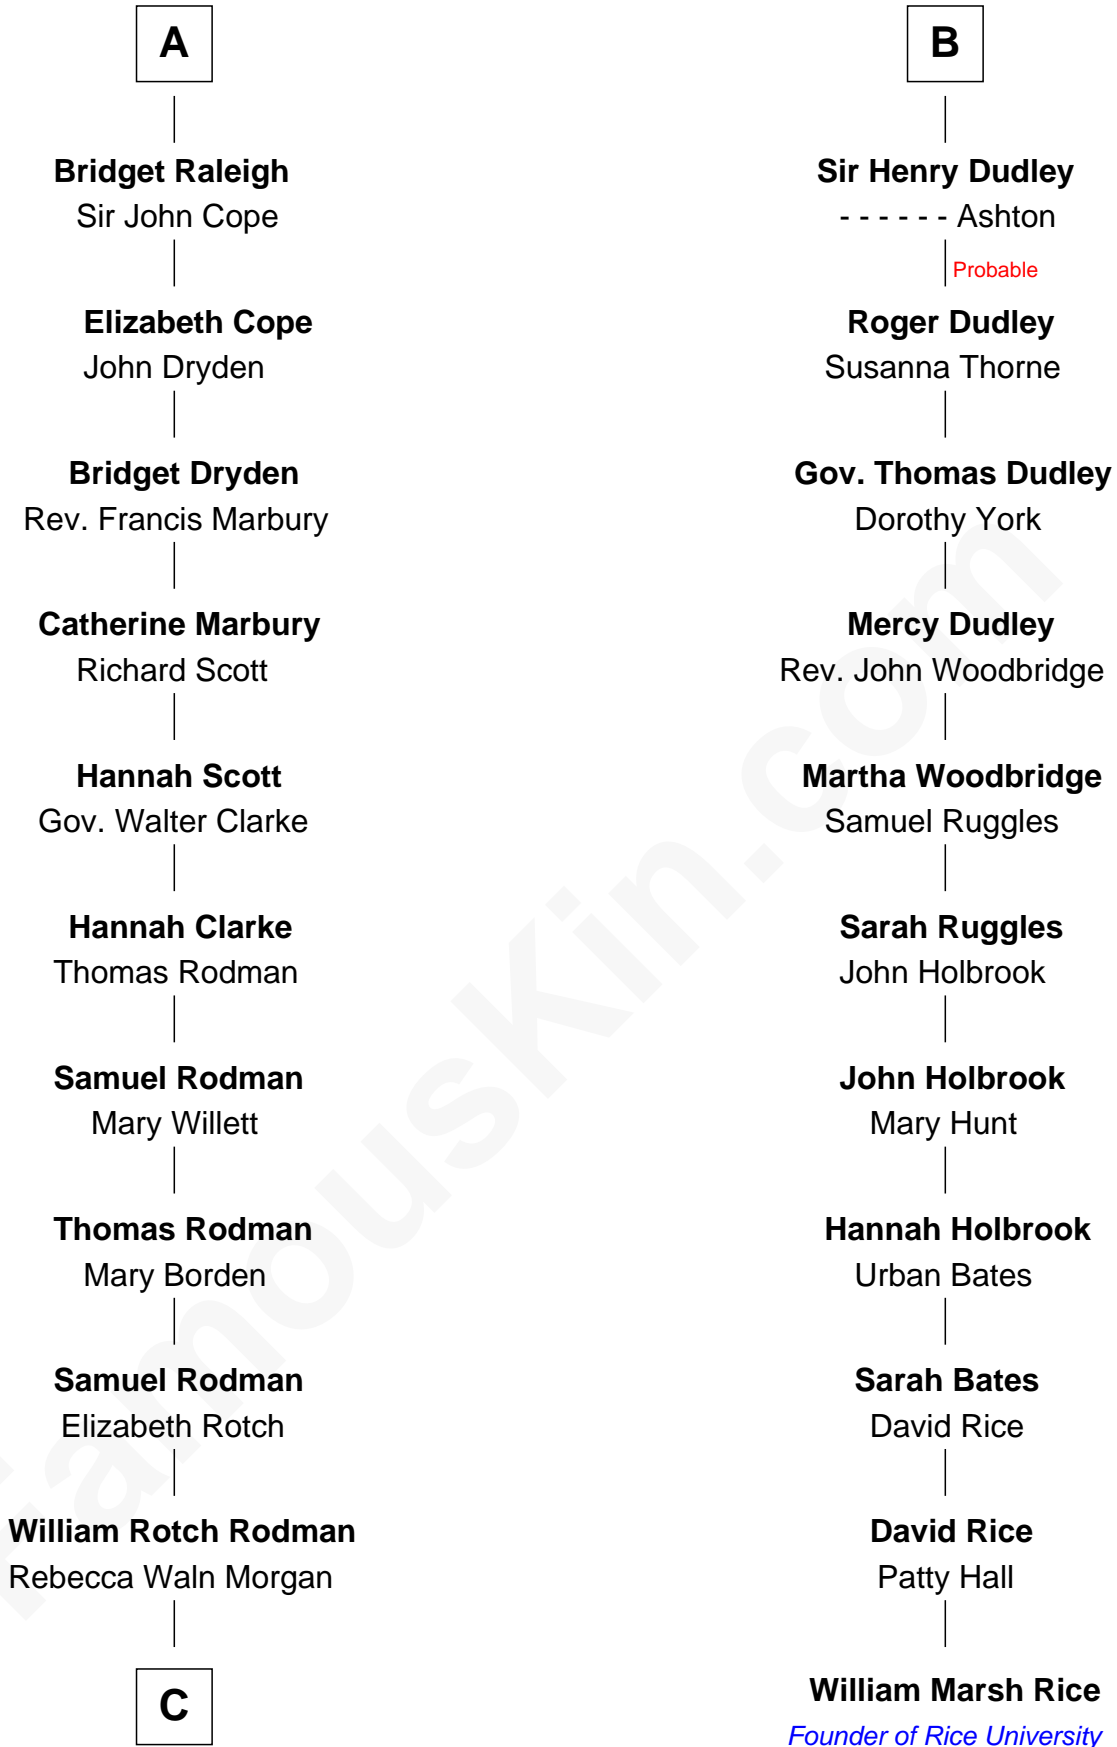

# FamousKin.com Relationship Chart of

**Tuesday Weld**

*TV and Movie Actress*

17th cousin 4 times removed of

**William Marsh Rice**

*Founder of Rice University*

**Edmund Fitzalan**

Alice de Warenne

**C**

—  
**Alfred Rodman**  
Anna Lothrop Motley

—  
**Eloise Rodman**  
Stephen Minot Weld

—  
**Edward Motley Weld**  
Sarah Lothrop King

—  
**Lothrop Motley Weld**  
Yosene Balfour Ker

—  
**Tuesday Weld**  
*TV and Movie Actress*