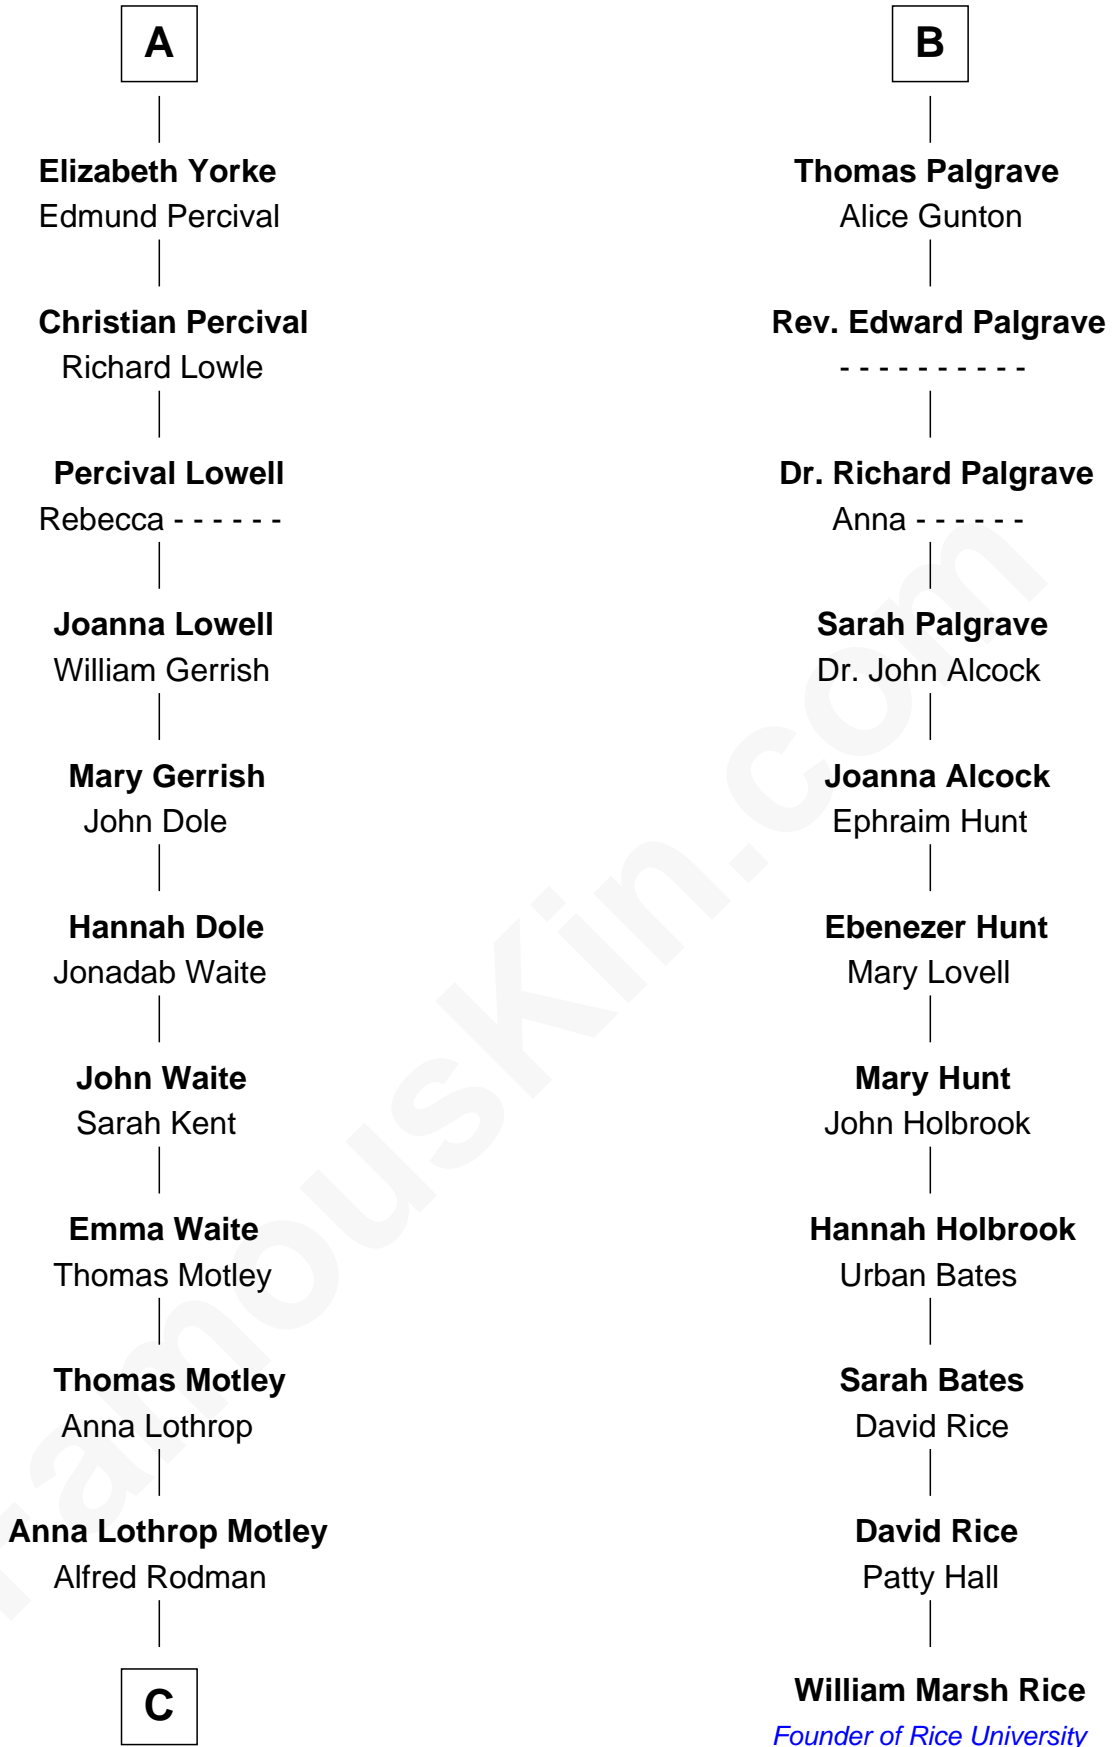

FamousKin.com Relationship Chart of

Tuesday Weld

TV and Movie Actress

17th cousin 3 times removed of

William Marsh Rice

Founder of Rice University

Humphrey de Bohun

Elizabeth Plantagenet

C

Eloise Rodman
Stephen Minot Weld

Edward Motley Weld
Sarah Lothrop King

Lothrop Motley Weld
Yosene Balfour Ker

Tuesday Weld
TV and Movie Actress

FamousKin.com