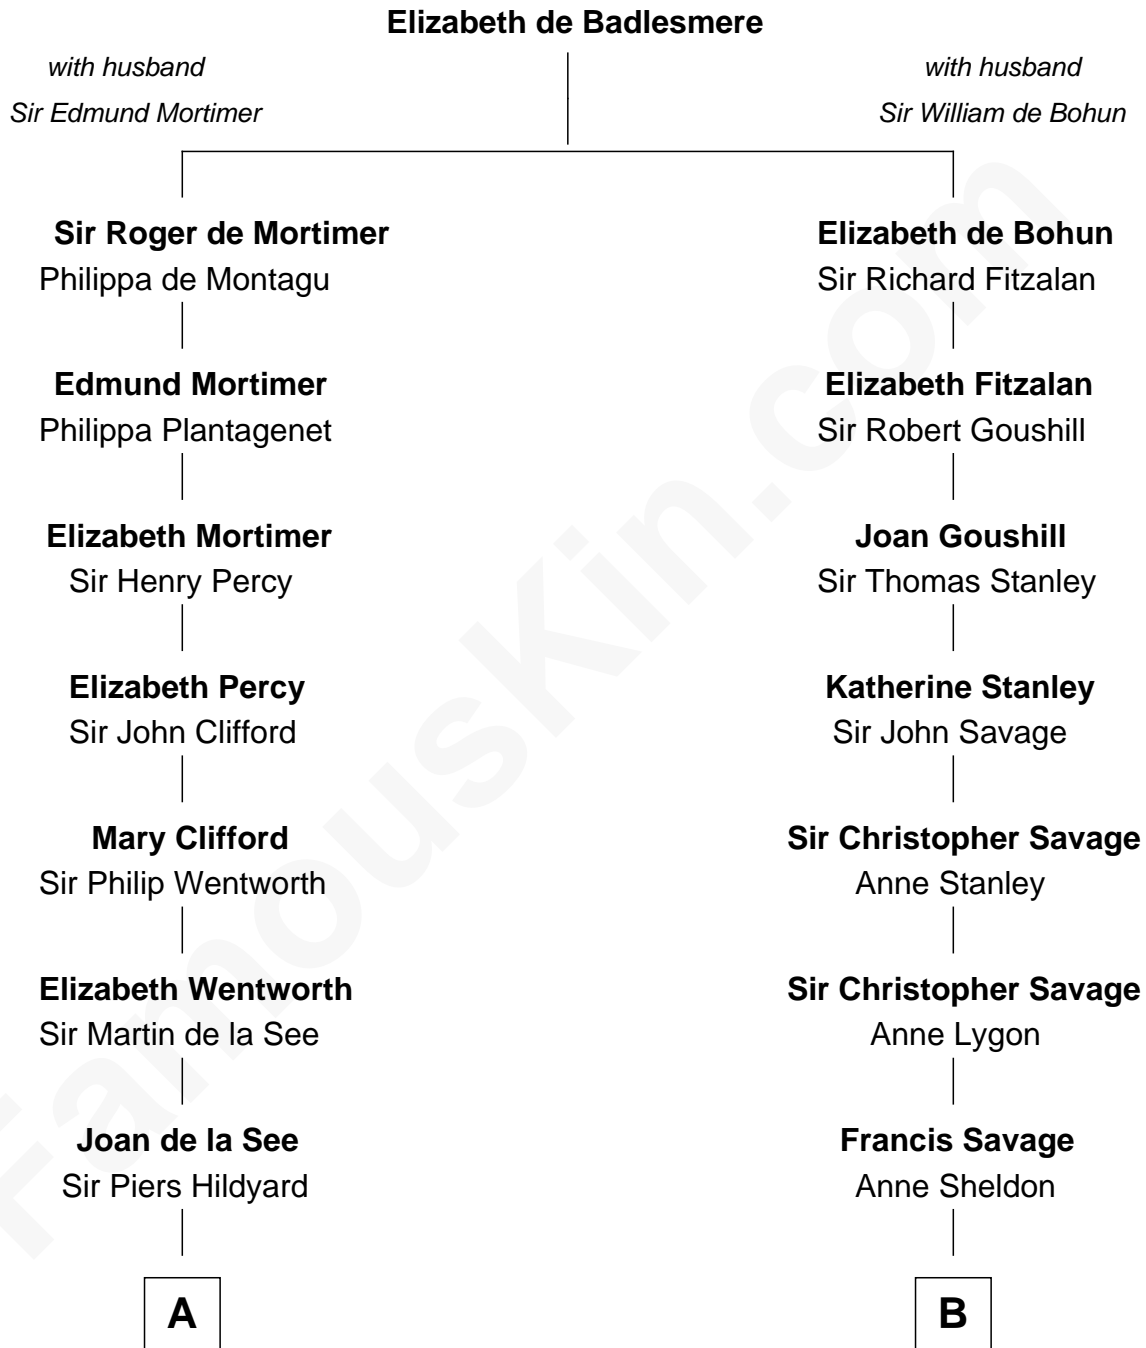

FamousKin.com Relationship Chart of

Tuesday Weld

TV and Movie Actress

18th cousin 3 times removed of

General George C. Marshall

Author of "The Marshall Plan"

C

Sarah Bartlett Balch

Stephen Minot Weld

Stephen Minot Weld

Eloise Rodman

Edward Motley Weld

Sarah Lothrop King

Lothrop Motley Weld

Yosene Balfour Ker

Tuesday Weld