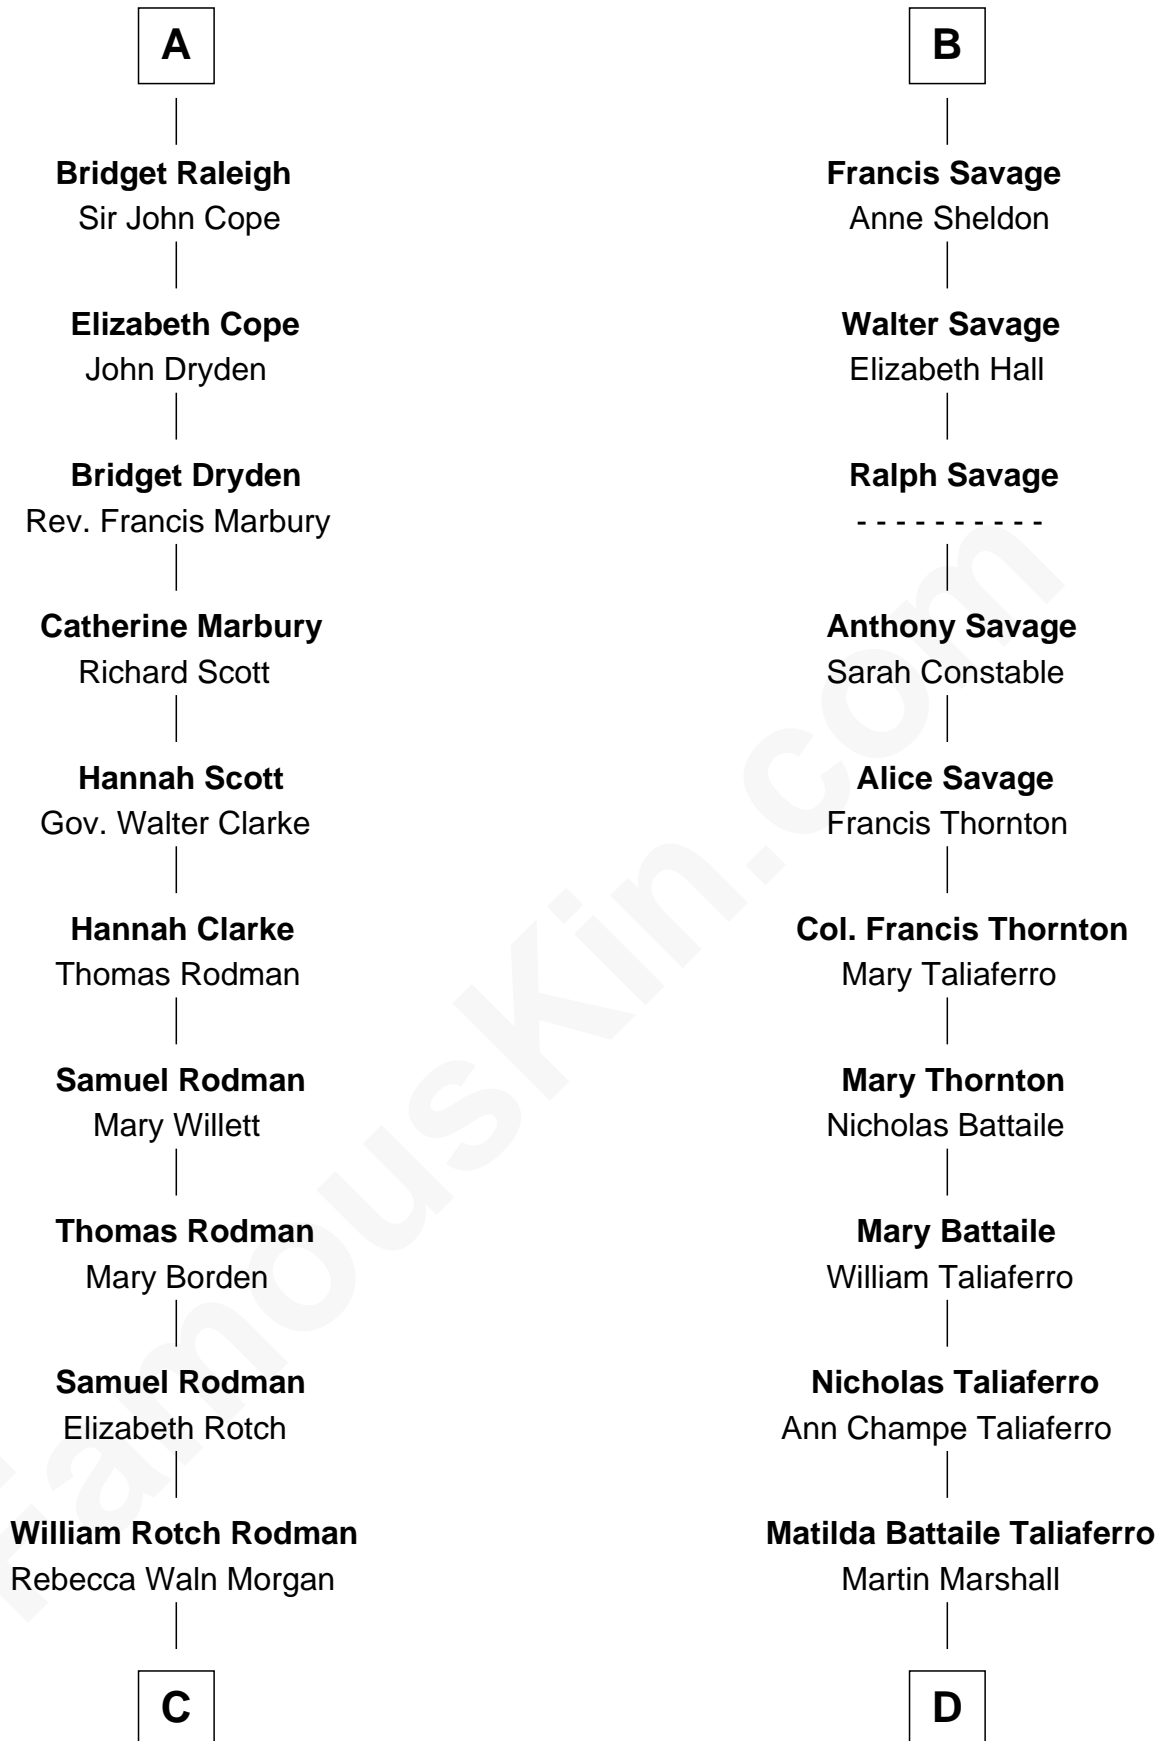

FamousKin.com Relationship Chart of

Tuesday Weld

TV and Movie Actress

19th cousin 2 times removed of

General George C. Marshall

Author of "The Marshall Plan"

Edmund Fitzalan

Alice de Warenne

C

Alfred Rodman
Anna Lothrop Motley

Eloise Rodman
Stephen Minot Weld

Edward Motley Weld
Sarah Lothrop King

Lothrop Motley Weld
Yosene Balfour Ker

Tuesday Weld
TV and Movie Actress

D

William Champe Marshall
Susan Myers

George Catlett Marshall
Laura Emily Bradford

General George C. Marshall
U.S. Army - World War II