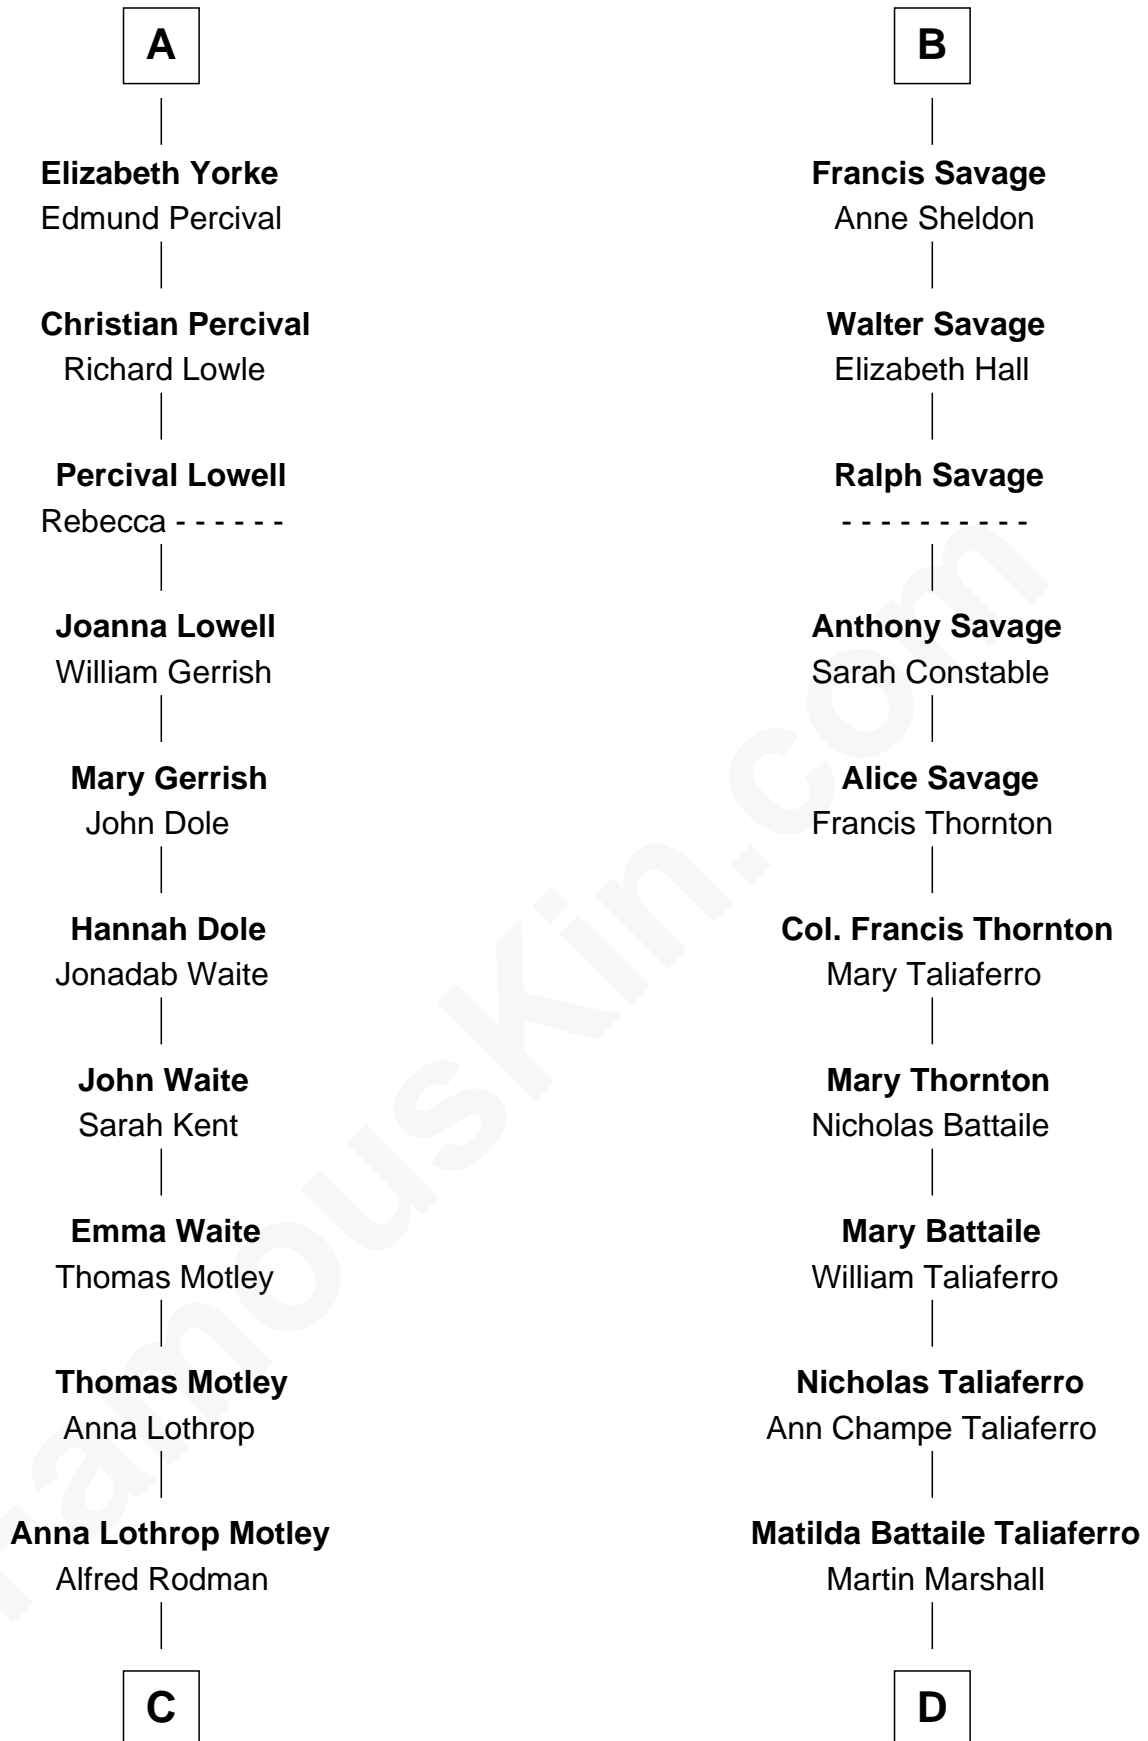

FamousKin.com Relationship Chart of

Tuesday Weld

TV and Movie Actress

19th cousin 1 time removed of

General George C. Marshall

Author of "The Marshall Plan"

Humphrey de Bohun
Elizabeth Plantagenet

C

Eloise Rodman
Stephen Minot Weld

Edward Motley Weld
Sarah Lothrop King

Lothrop Motley Weld
Yosene Balfour Ker

Tuesday Weld
TV and Movie Actress

D

William Champe Marshall
Susan Myers

George Catlett Marshall
Laura Emily Bradford

General George C. Marshall
U.S. Army - World War II

FamousKin.com