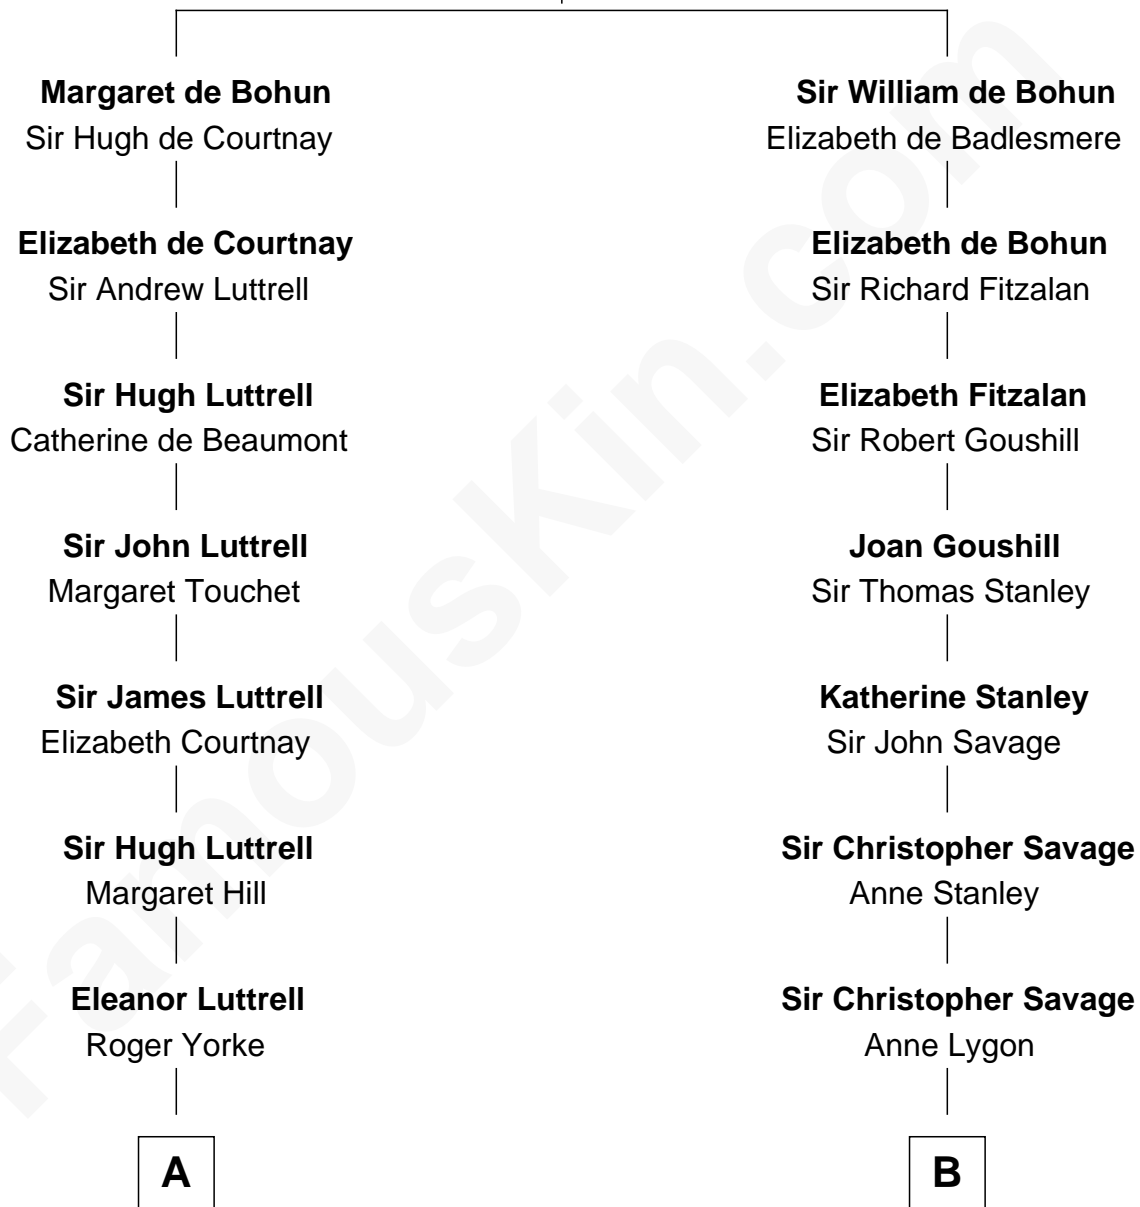

FamousKin.com Relationship Chart of

Tuesday Weld

TV and Movie Actress

19th cousin 1 time removed of

General George C. Marshall

Author of "The Marshall Plan"

Humphrey de Bohun
Elizabeth Plantagenet

C

Eloise Rodman
Stephen Minot Weld

Edward Motley Weld
Sarah Lothrop King

Lothrop Motley Weld
Yosene Balfour Ker

Tuesday Weld
TV and Movie Actress

D

William Champe Marshall
Susan Myers

George Catlett Marshall
Laura Emily Bradford