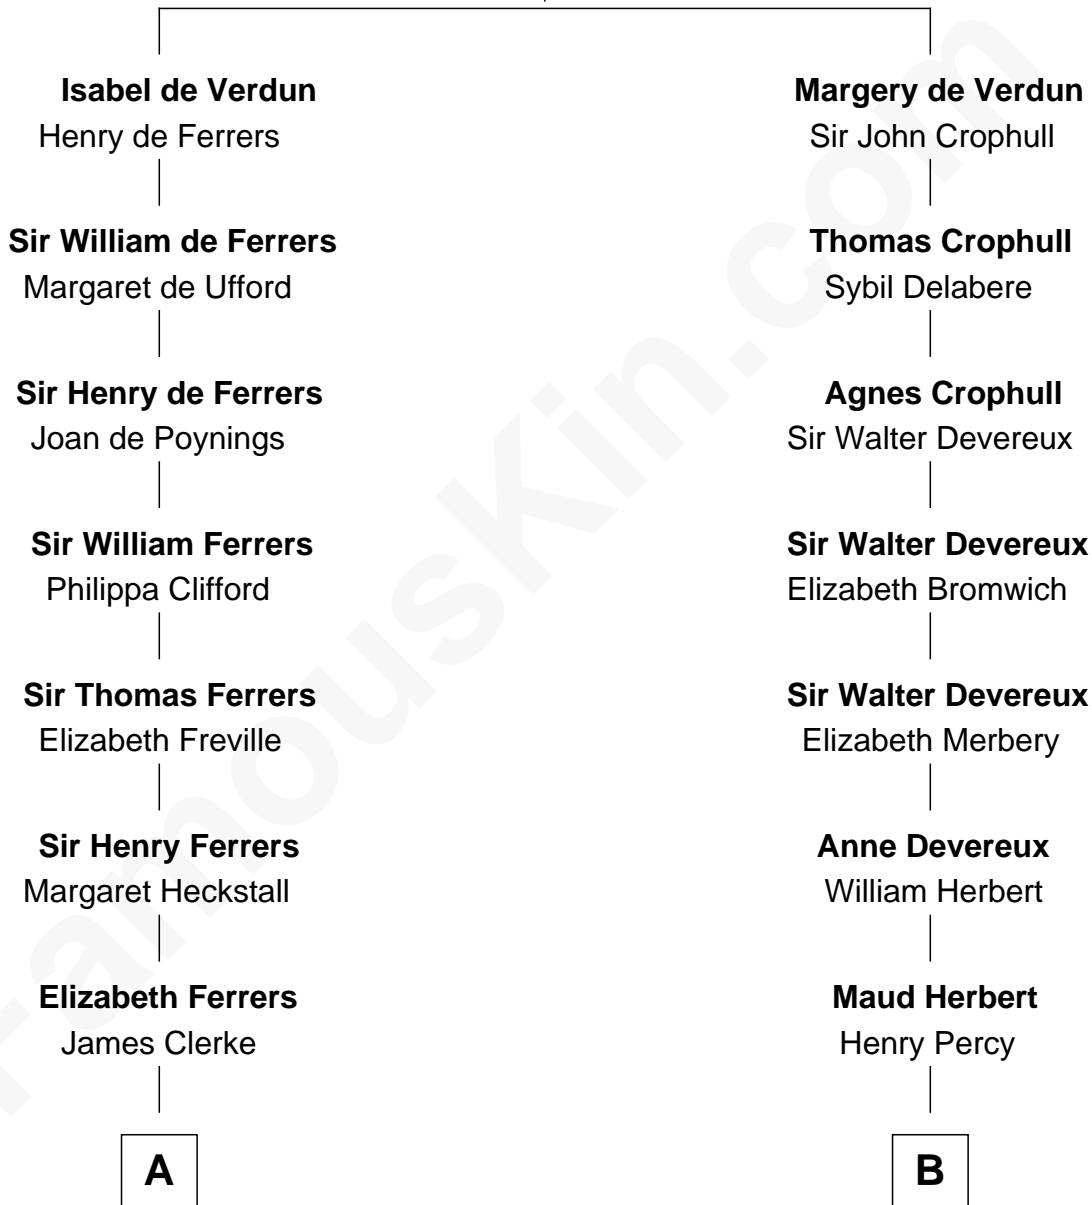

## Relationship Chart of

**Tuesday Weld**

*TV and Movie Actress*

21st cousin of

**Harry F. Byrd**

*50th Governor of Virginia*

**Sir Thebaud de Verdun**

*with wife*  
*Elizabeth de Clare*

*with wife*  
*Maud Mortimer*

**C**

**Alfred Rodman**  
Anna Lothrop Motley

**Eloise Rodman**  
Stephen Minot Weld

**Edward Motley Weld**  
Sarah Lothrop King

**Lothrop Motley Weld**  
Yosene Balfour Ker

**Tuesday Weld**  
*TV and Movie Actress*