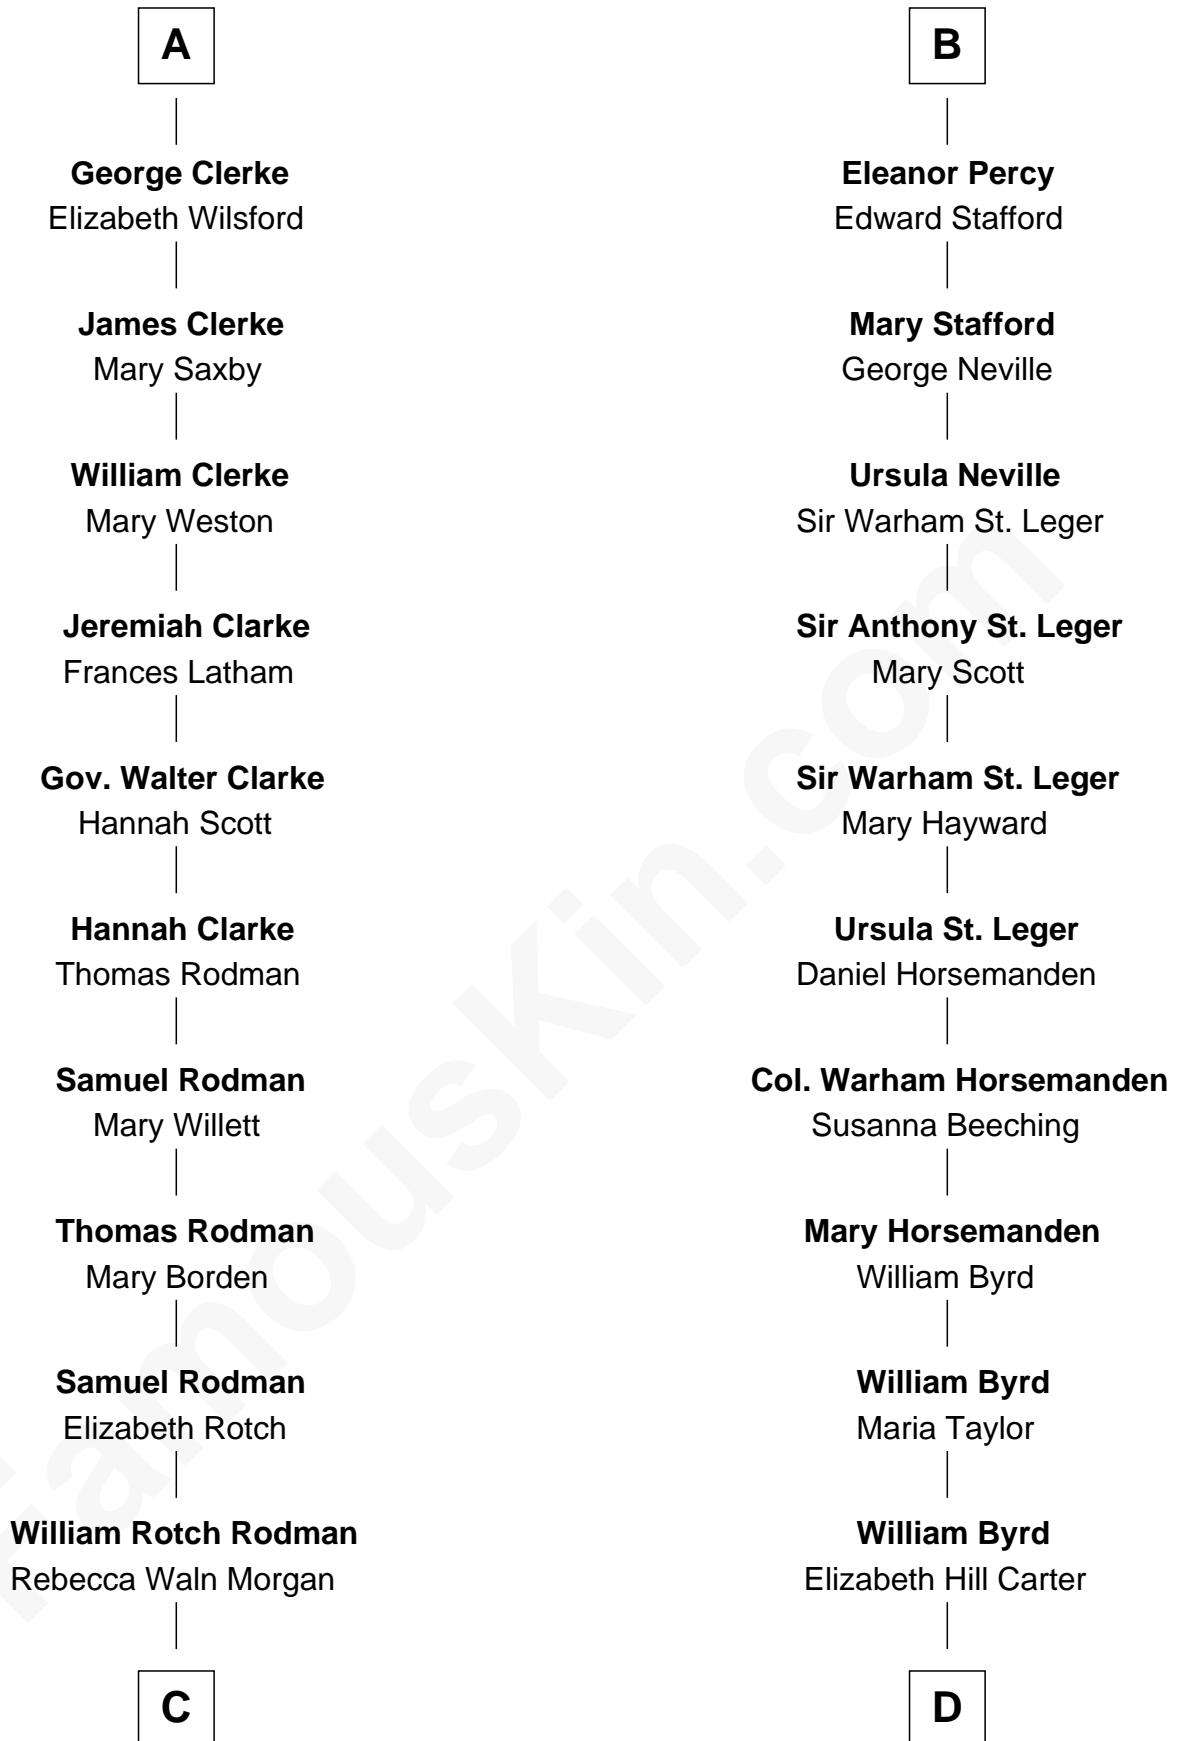

## Relationship Chart of

**Tuesday Weld**

*TV and Movie Actress*

21st cousin of

**Harry F. Byrd**

*50th Governor of Virginia*

**Sir Thebaud de Verdun**

*with wife*  
*Elizabeth de Clare*

*with wife*  
*Maud Mortimer*

**C**

**Alfred Rodman**  
Anna Lothrop Motley

**Eloise Rodman**  
Stephen Minot Weld

**Edward Motley Weld**  
Sarah Lothrop King

**Lothrop Motley Weld**  
Yosene Balfour Ker

**Tuesday Weld**  
*TV and Movie Actress*