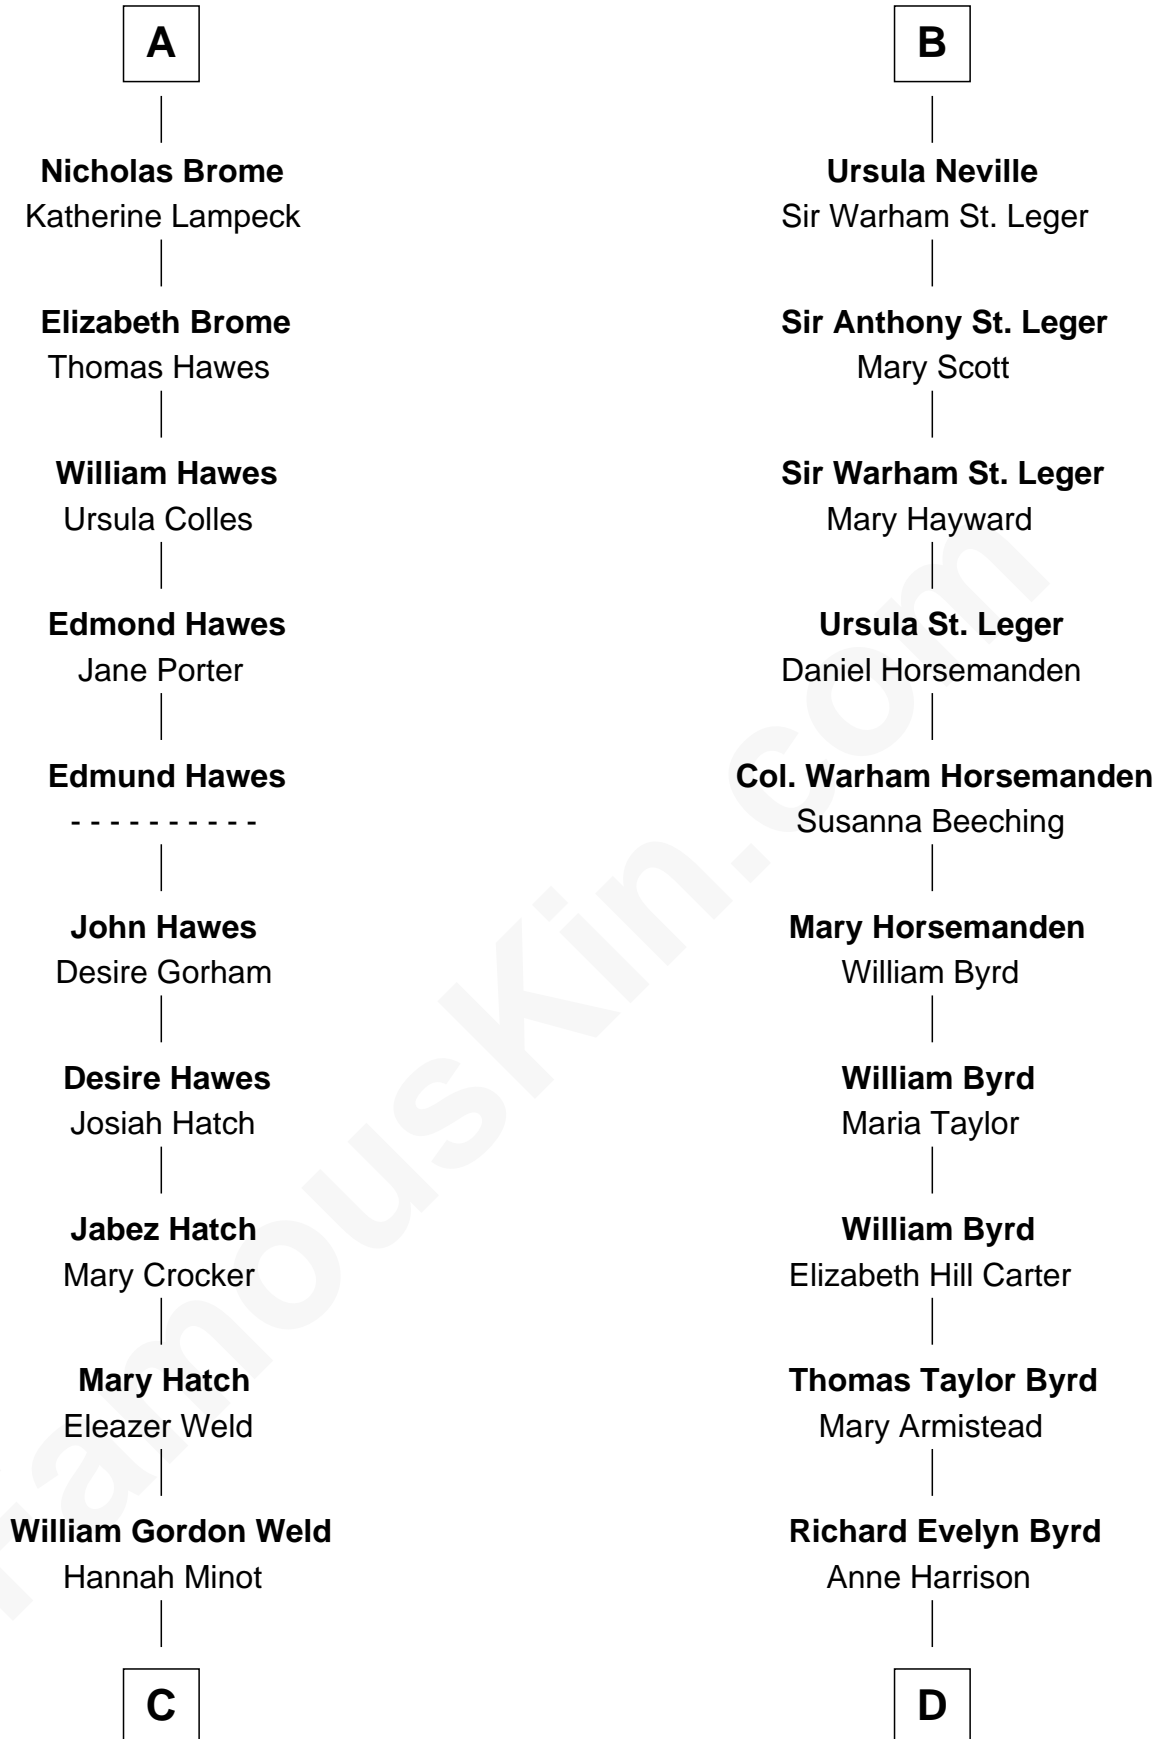

FamousKin.com

Relationship Chart of

Tuesday Weld

TV and Movie Actress

19th cousin 2 times removed of

Harry F. Byrd

50th Governor of Virginia

Sir James de Audley

Sir Edward Neville

Elizabeth de Beauchamp

Sir George Neville

Margaret Fenne

George Neville

Mary Stafford

B

C

Stephen Minot Weld
Sarah Bartlett Balch

Stephen Minot Weld
Eloise Rodman

Edward Motley Weld
Sarah Lothrop King

Lothrop Motley Weld
Yosene Balfour Ker

Tuesday Weld
TV and Movie Actress

D

Col. William Byrd
Jane Meriwether Rivers