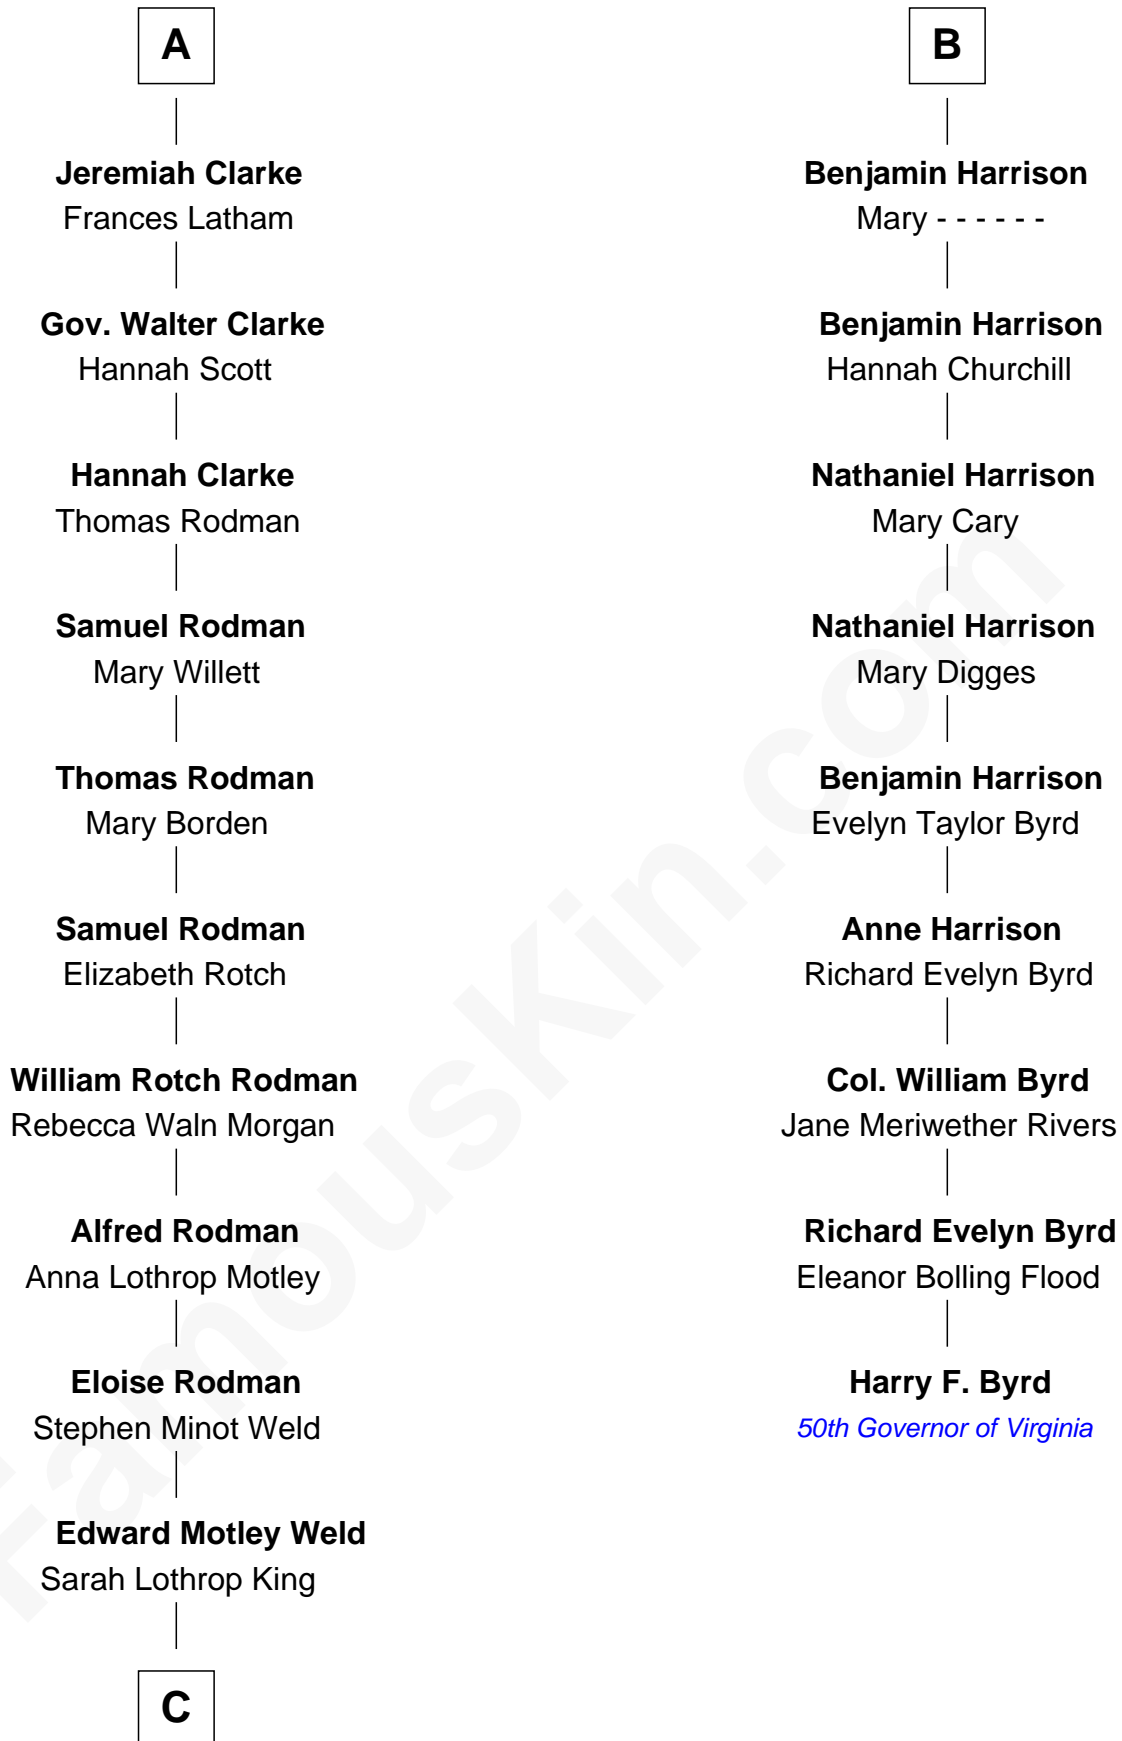

FamousKin.com Relationship Chart of

Tuesday Weld

TV and Movie Actress

15th cousin 3 times removed of

Harry F. Byrd

50th Governor of Virginia

Stephen le Scrope

Margery de Welles

Maude le Scrope
Sir Baldwin Freville

Elizabeth Freville
Sir Thomas Ferrers

Sir Henry Ferrers
Margaret Heckstall

Elizabeth Ferrers
James Clerke

George Clerke
Elizabeth Wilsford

James Clerke
Mary Saxby

William Clerke
Mary Weston

A

John le Scrope
Elizabeth Chaworth

Elizabeth le Scrope
Sir Henry le Scrope

Margaret Scrope
John Bernard

John Bernard
Margaret Daundelyn

John Bernard
Cecily Muscote

Francis Bernard
Alice Hazlewood

Elizabeth Bernard
Thomas Harrison

Probable

B

C

Lothrop Motley Weld

Yosene Balfour Ker

Tuesday Weld

TV and Movie Actress

FamousKin.com