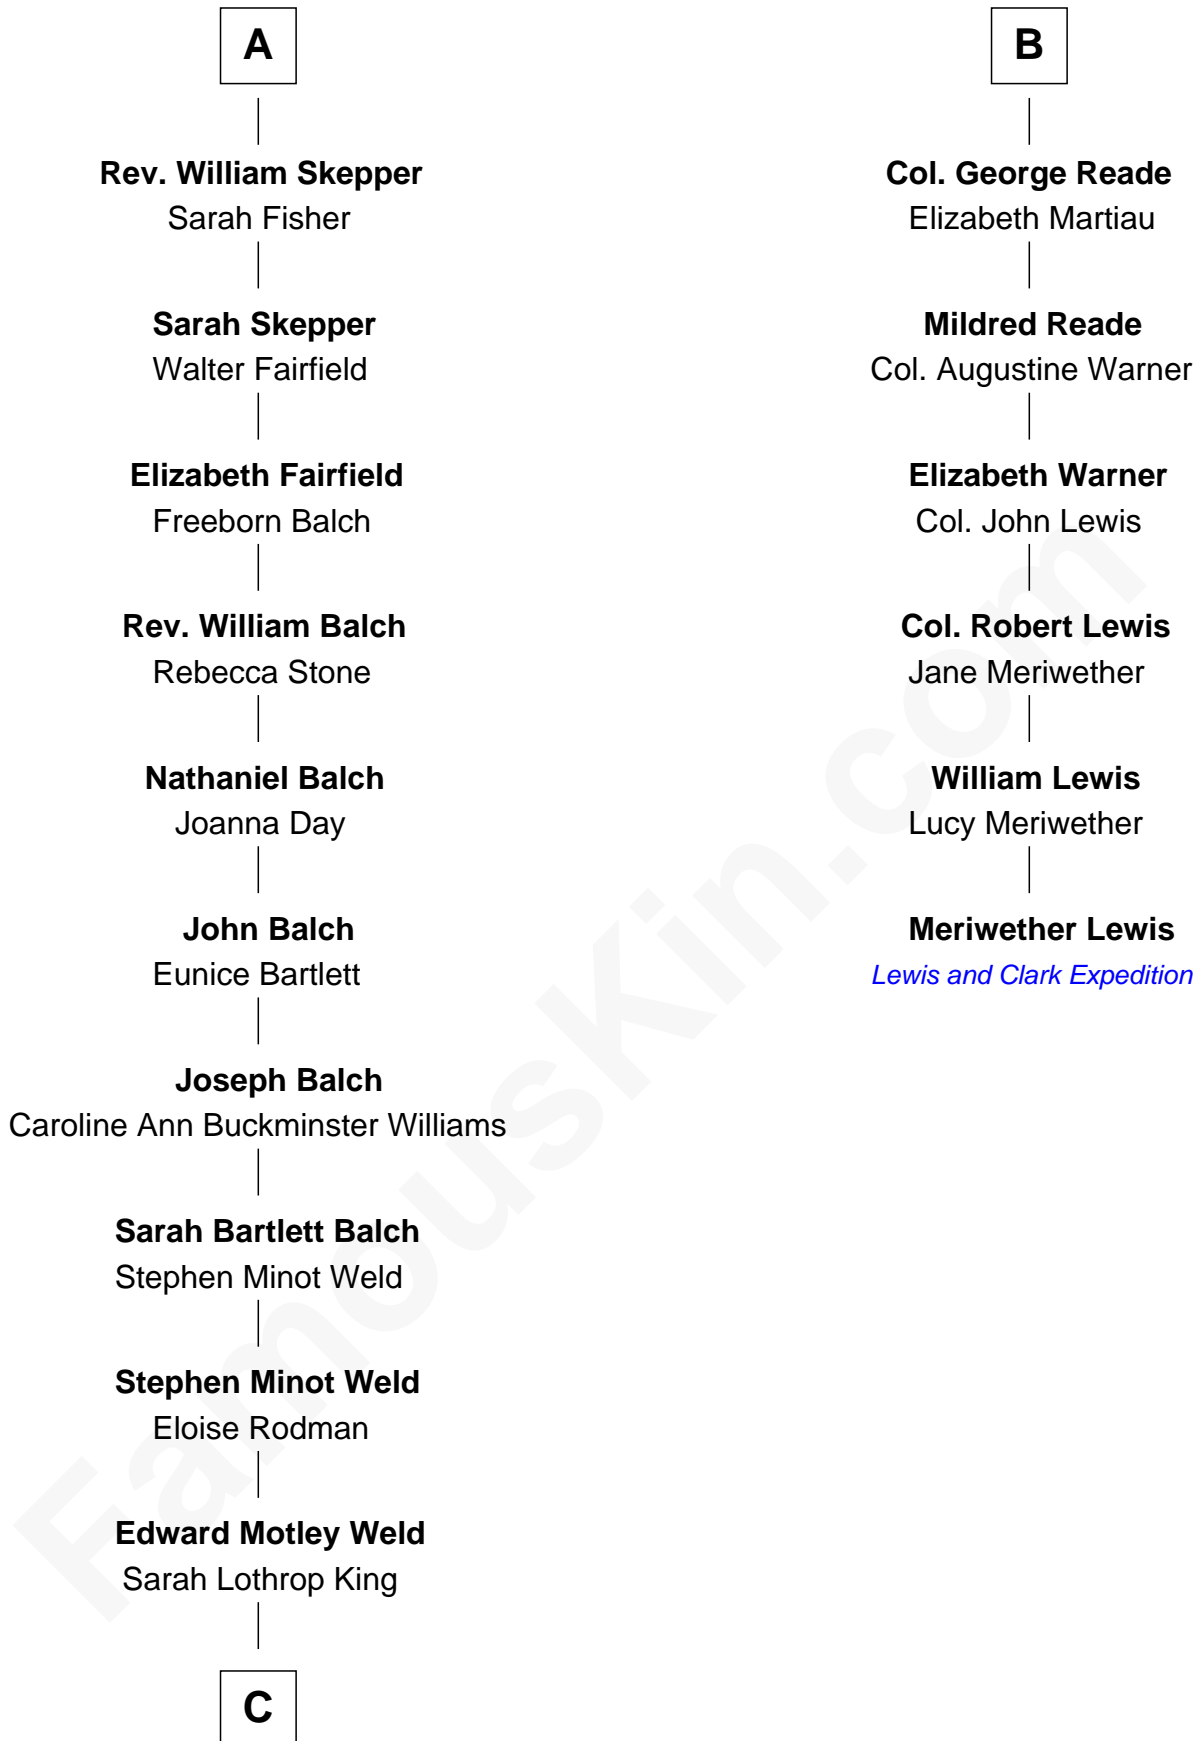

FamousKin.com Relationship Chart of

Tuesday Weld

TV and Movie Actress

12th cousin 6 times removed of

Meriwether Lewis

Lewis and Clark Expedition

Sir Henry Percy
Elizabeth Mortimer

Elizabeth Percy
Sir John Clifford

Mary Clifford
Sir Philip Wentworth

Elizabeth Wentworth
Sir Martin de la See

Joan de la See
Sir Piers Hildyard

Isabel Hildyard
Ralph Legard

Joan Ledgard
Richard Skepper

Edward Skepper
Mary Robinson

A

Sir Henry Percy
Eleanor Neville

Sir Henry Percy
Eleanor Poynings

Margaret Percy
Sir William Gascoigne

Elizabeth Gascoigne
Sir George Talboys

Anne Talboys
Sir Edward Dymoke

Frances Dymoke
Sir Thomas Windebank

Mildred Windebank
Robert Reade

B

C

—
Lothrop Motley Weld

Yosene Balfour Ker

—
Tuesday Weld

TV and Movie Actress

FamousKin.com