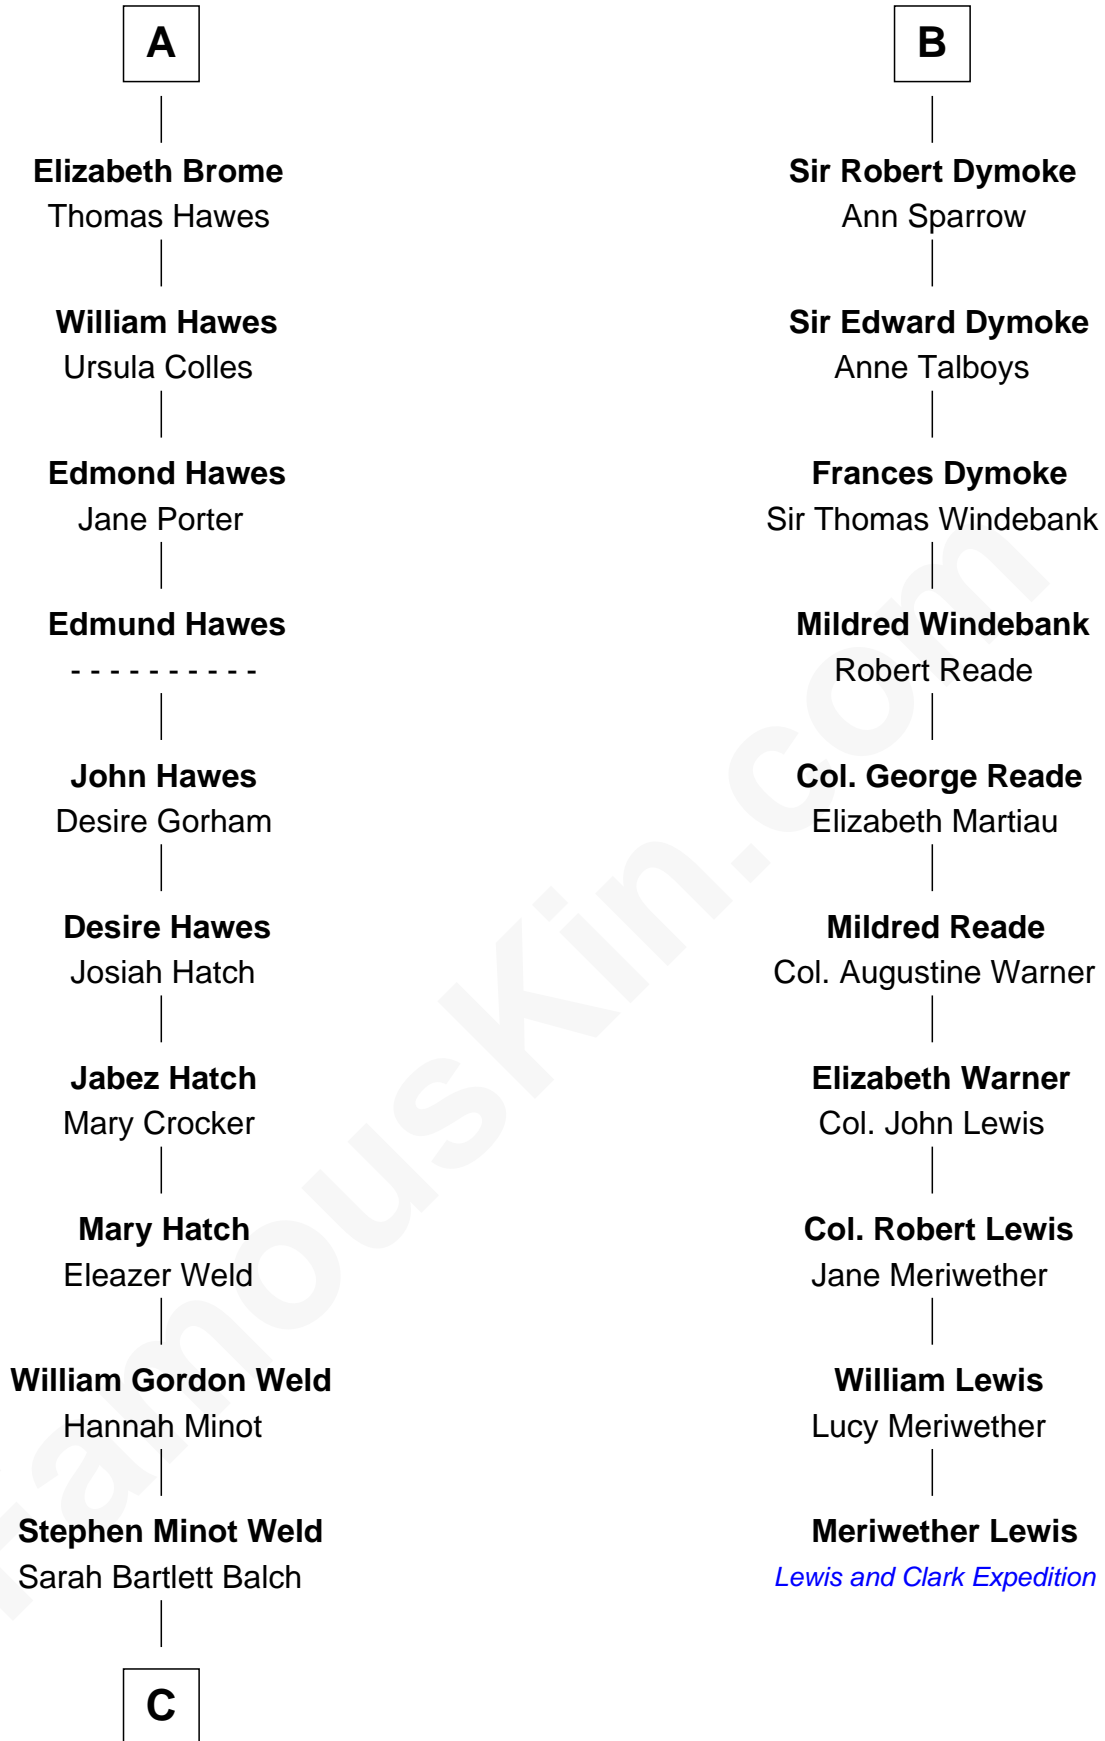

# FamousKin.com Relationship Chart of

**Tuesday Weld**

*TV and Movie Actress*

16th cousin 4 times removed of

**Meriwether Lewis**

*Lewis and Clark Expedition*

**Sir Robert de Ros**

Isabel de Aubeney

**C**

—  
**Stephen Minot Weld**

Eloise Rodman

—  
**Edward Motley Weld**

Sarah Lothrop King

—  
**Lothrop Motley Weld**

Yosene Balfour Ker

—  
**Tuesday Weld**