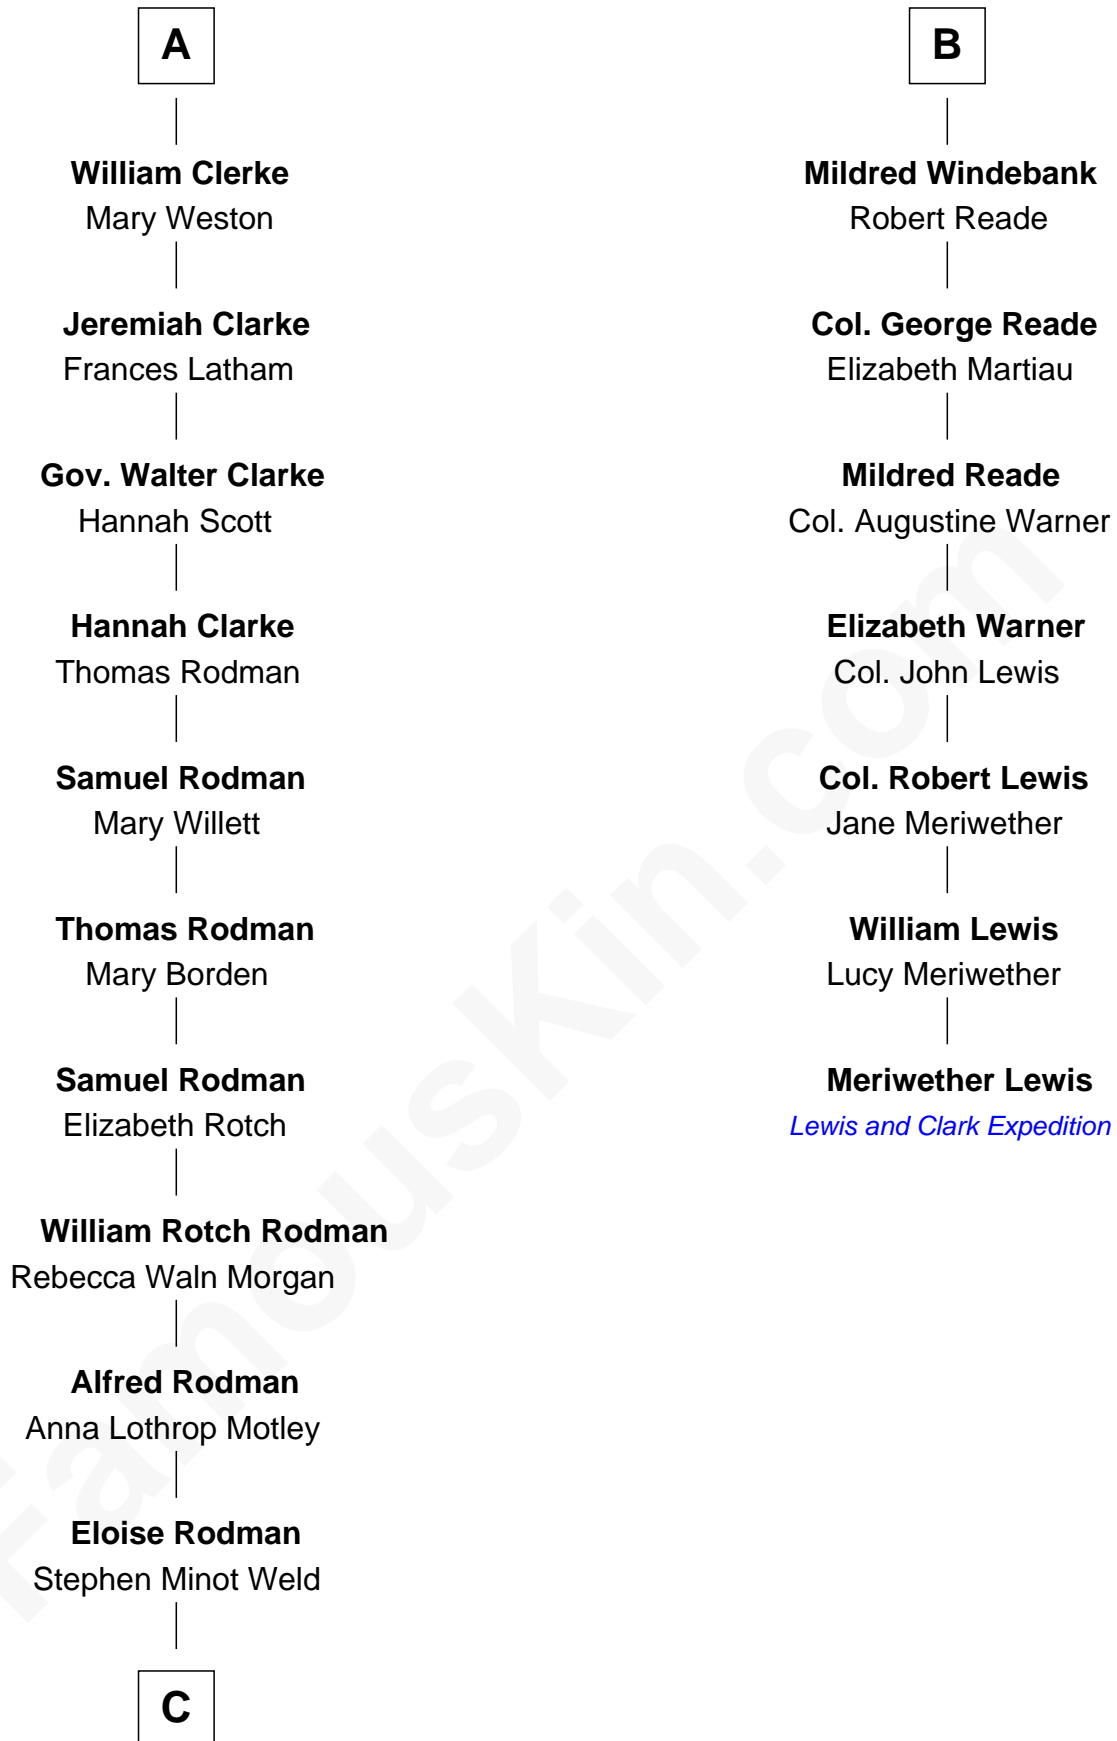

FamousKin.com Relationship Chart of

Tuesday Weld

TV and Movie Actress

13th cousin 6 times removed of

Meriwether Lewis

Lewis and Clark Expedition

John de Welles

Maud de Roos

Eleanor de Mowbray

Eudo de Welles

Maud de Greystoke

Sir Lionel de Welles

Joan de Waterton

Margaret de Welles

Sir Thomas Dymoke

Sir Robert Dymoke

Ann Sparrow

Sir Edward Dymoke

Anne Talboys

Frances Dymoke

Sir Thomas Windebank

B

C

Edward Motley Weld

Sarah Lothrop King

Lothrop Motley Weld

Yosene Balfour Ker

Tuesday Weld

TV and Movie Actress

FamousKin.com