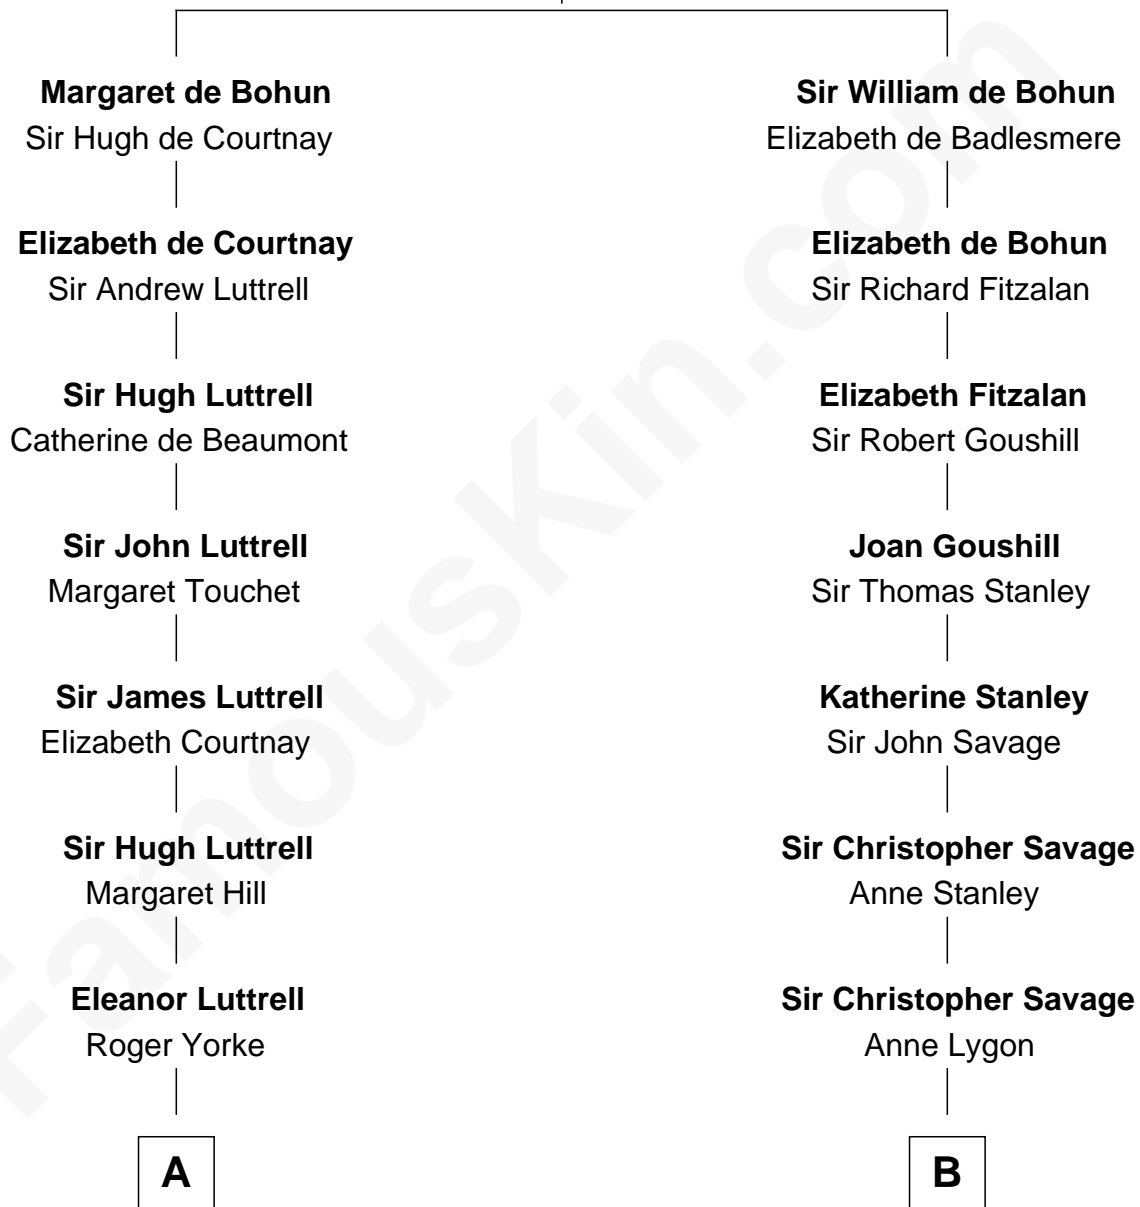

FamousKin.com Relationship Chart of

Tuesday Weld

TV and Movie Actress

15th cousin 5 times removed of

Meriwether Lewis

Lewis and Clark Expedition

Humphrey de Bohun

Elizabeth Plantagenet

C

Eloise Rodman
Stephen Minot Weld

Edward Motley Weld
Sarah Lothrop King

Lothrop Motley Weld
Yosene Balfour Ker

Tuesday Weld
TV and Movie Actress

FamousKin.com