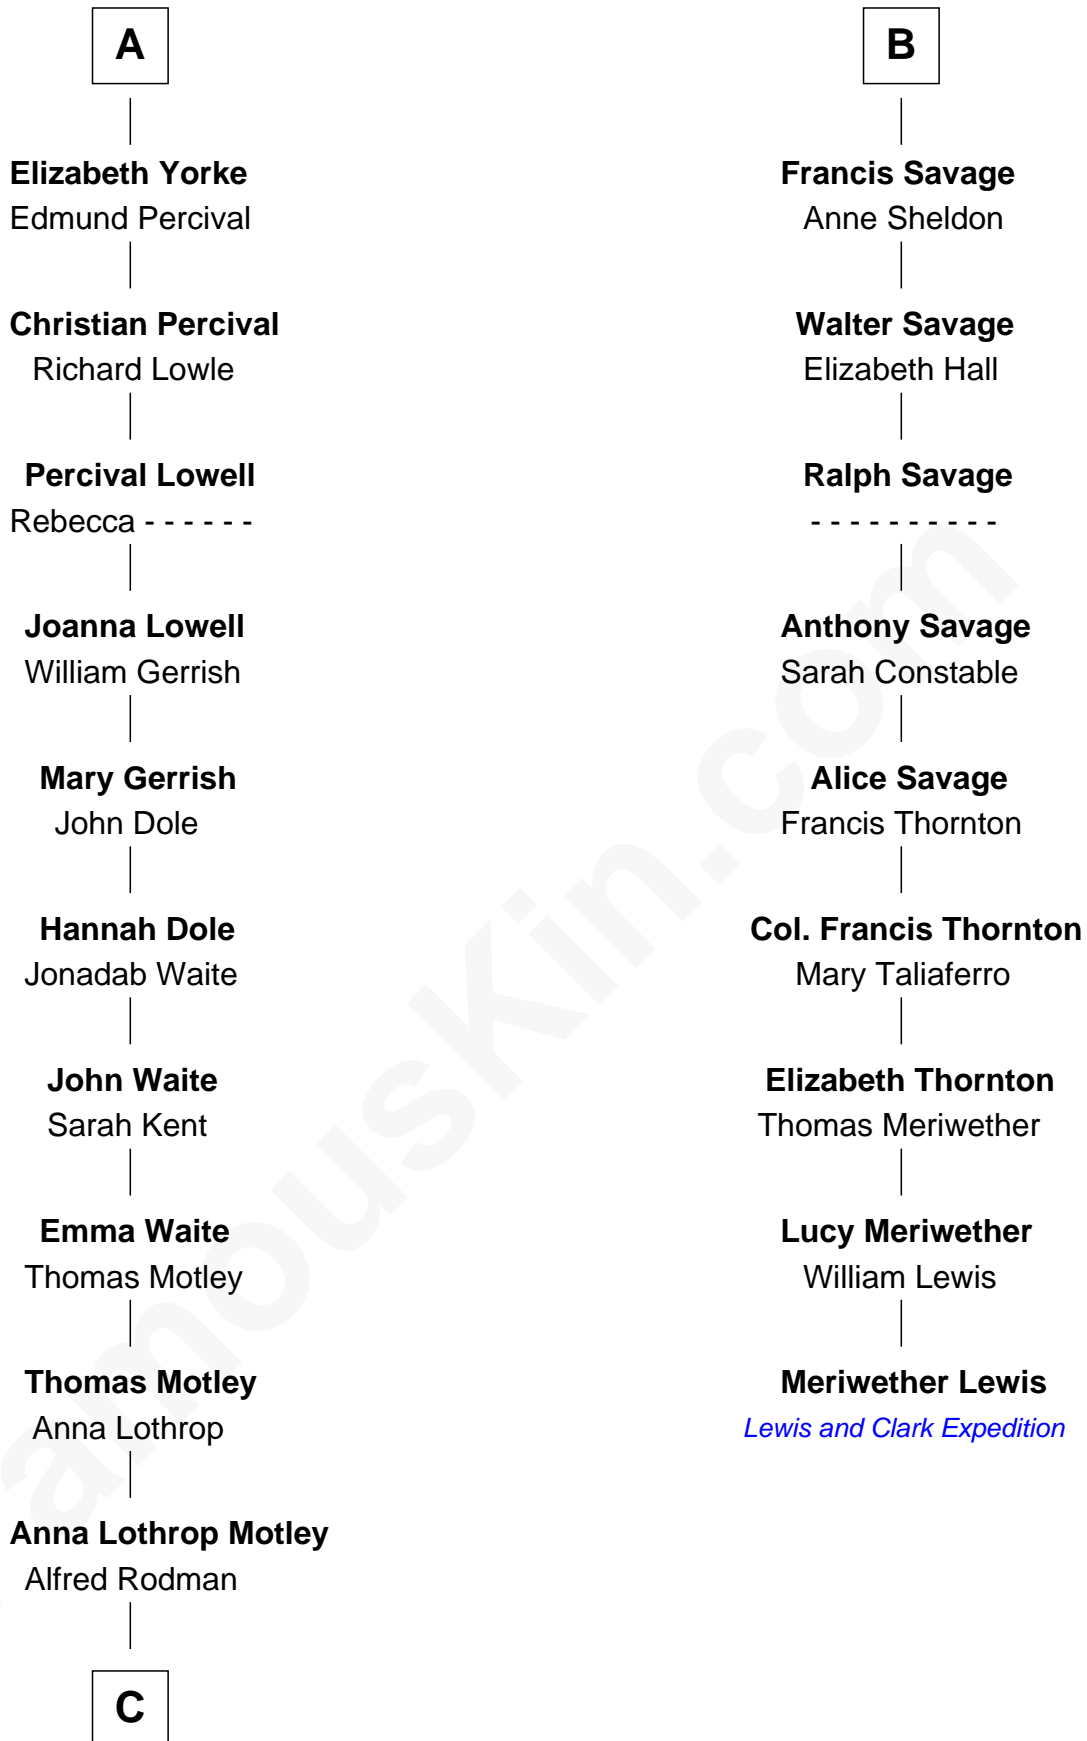

FamousKin.com Relationship Chart of

Tuesday Weld

TV and Movie Actress

15th cousin 5 times removed of

Meriwether Lewis

Lewis and Clark Expedition

Humphrey de Bohun

Elizabeth Plantagenet

C

Eloise Rodman
Stephen Minot Weld

Edward Motley Weld
Sarah Lothrop King

Lothrop Motley Weld
Yosene Balfour Ker

Tuesday Weld
TV and Movie Actress

FamousKin.com