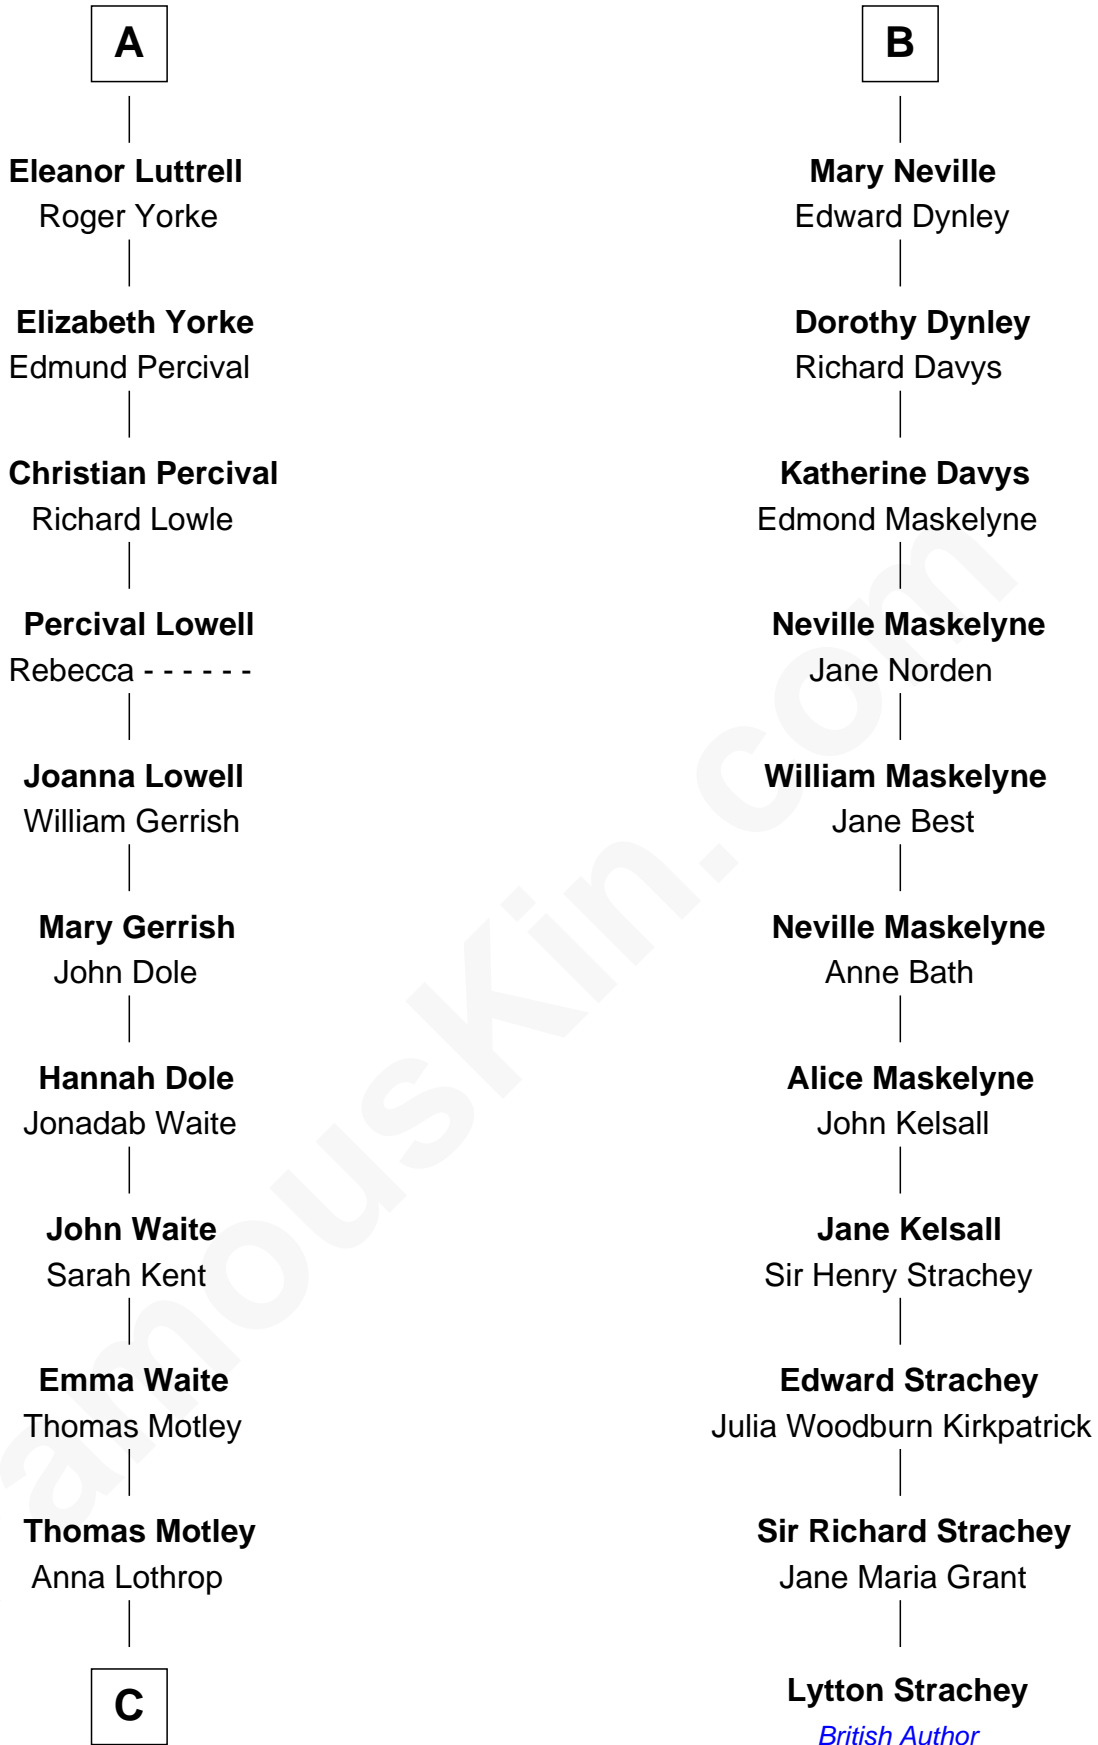

# FamousKin.com Relationship Chart of

**Tuesday Weld**

*TV and Movie Actress*

17th cousin 4 times removed of

**Lytton Strachey**

*Author and Co-Founder of Bloomsbury Group*

**C**

—  
**Anna Lothrop Motley**

Alfred Rodman

—  
**Eloise Rodman**

Stephen Minot Weld

—  
**Edward Motley Weld**

Sarah Lothrop King

—  
**Lothrop Motley Weld**

Yosene Balfour Ker

—  
**Tuesday Weld**

*TV and Movie Actress*

FamousKin.com