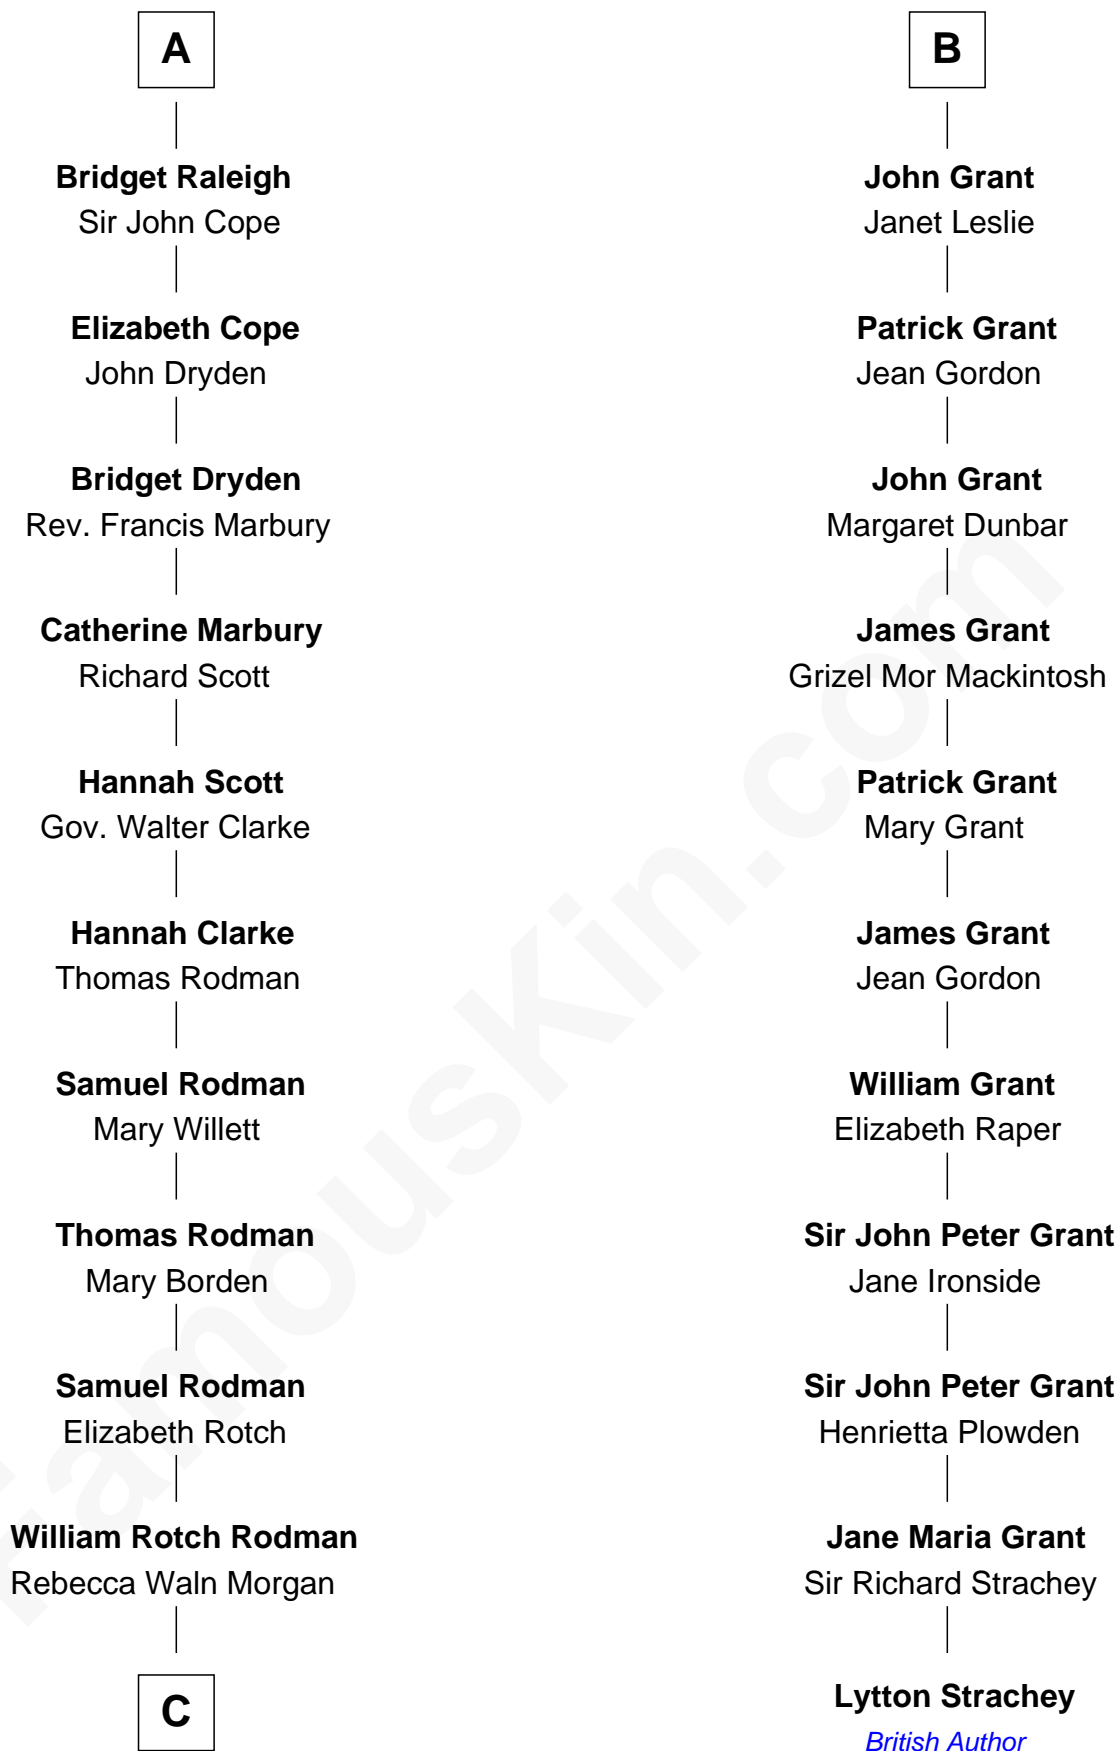

FamousKin.com

Relationship Chart of

Tuesday Weld

TV and Movie Actress

17th cousin 4 times removed of

Lytton Strachey

Author and Co-Founder of Bloomsbury Group

Edmund Fitzalan

Alice de Warenne

C

—
Alfred Rodman
Anna Lothrop Motley

—
Eloise Rodman
Stephen Minot Weld

—
Edward Motley Weld
Sarah Lothrop King

—
Lothrop Motley Weld
Yosene Balfour Ker

—
Tuesday Weld
TV and Movie Actress