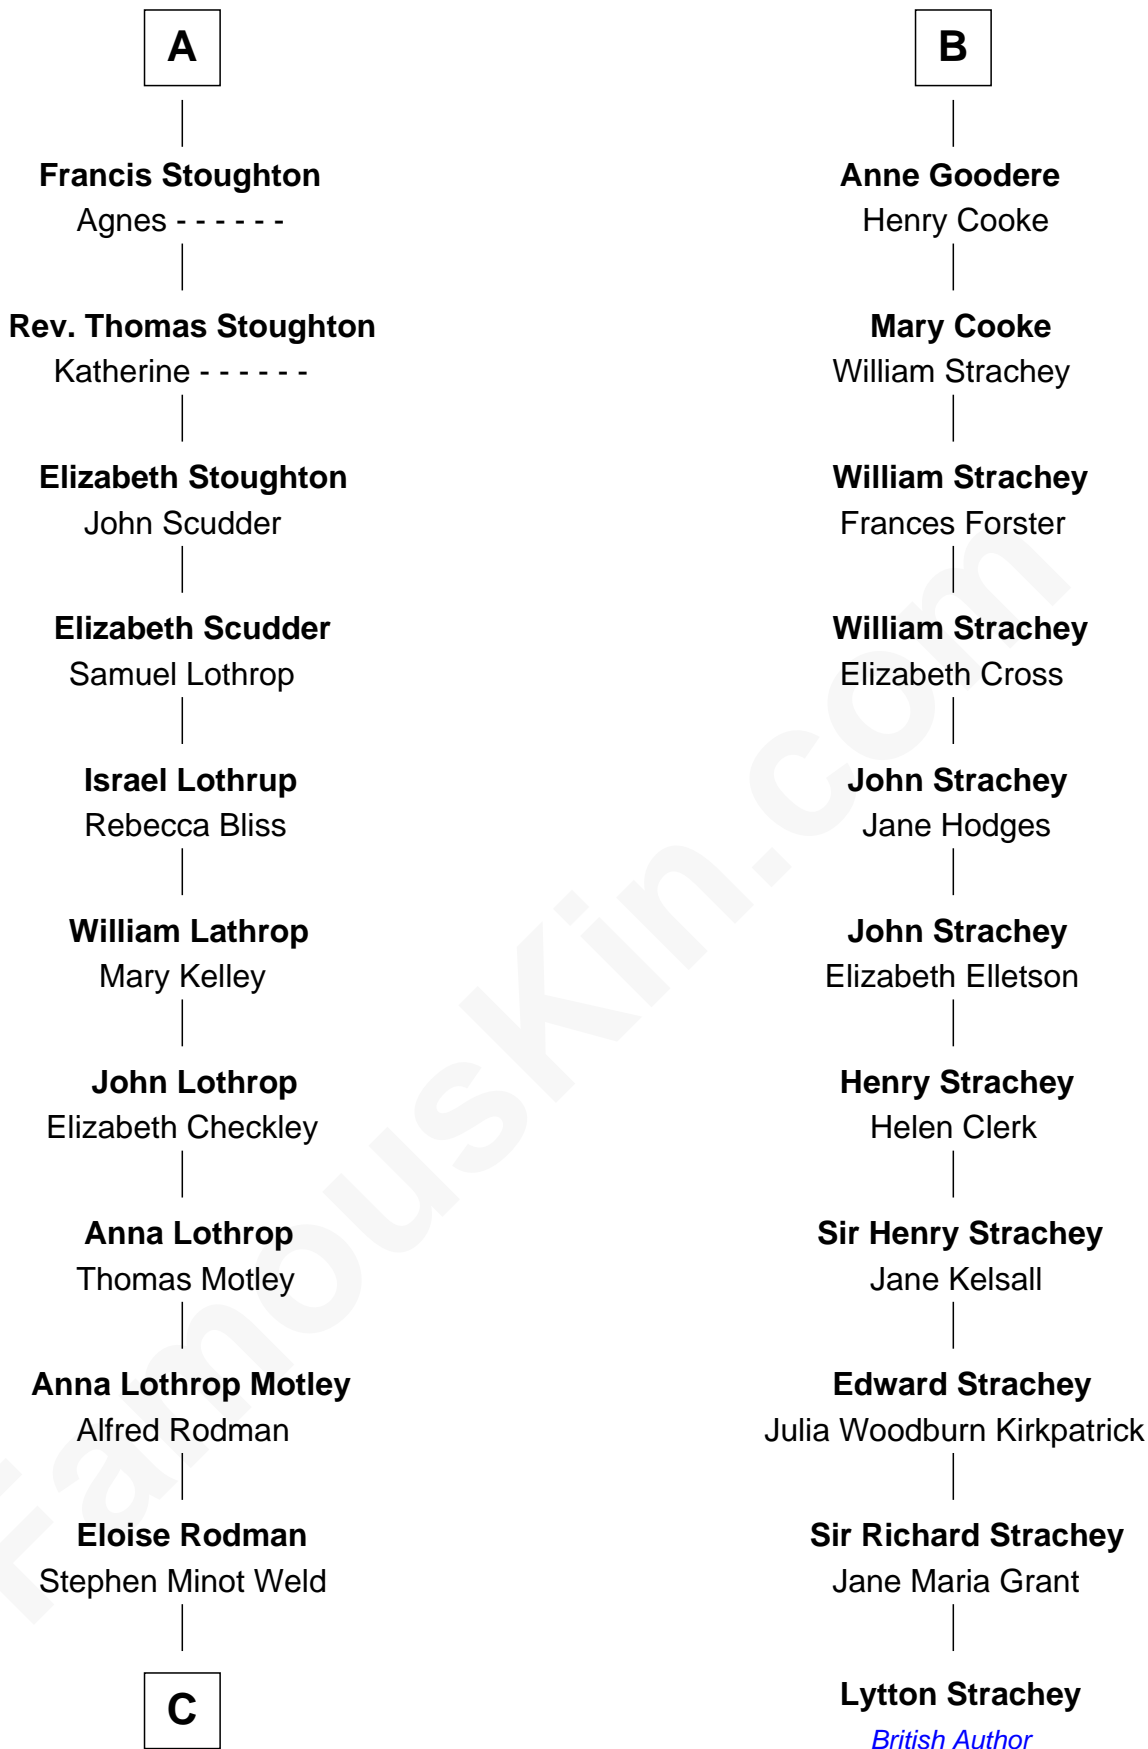

# FamousKin.com Relationship Chart of

**Tuesday Weld**

*TV and Movie Actress*

17th cousin 2 times removed of

**Lytton Strachey**

*Author and Co-Founder of Bloomsbury Group*

**Sir Roger Lewknor**

Katherine Bardolf

**C**

Edward Motley Weld

Sarah Lothrop King

Lothrop Motley Weld

Yosene Balfour Ker

Tuesday Weld

*TV and Movie Actress*

FamousKin.com