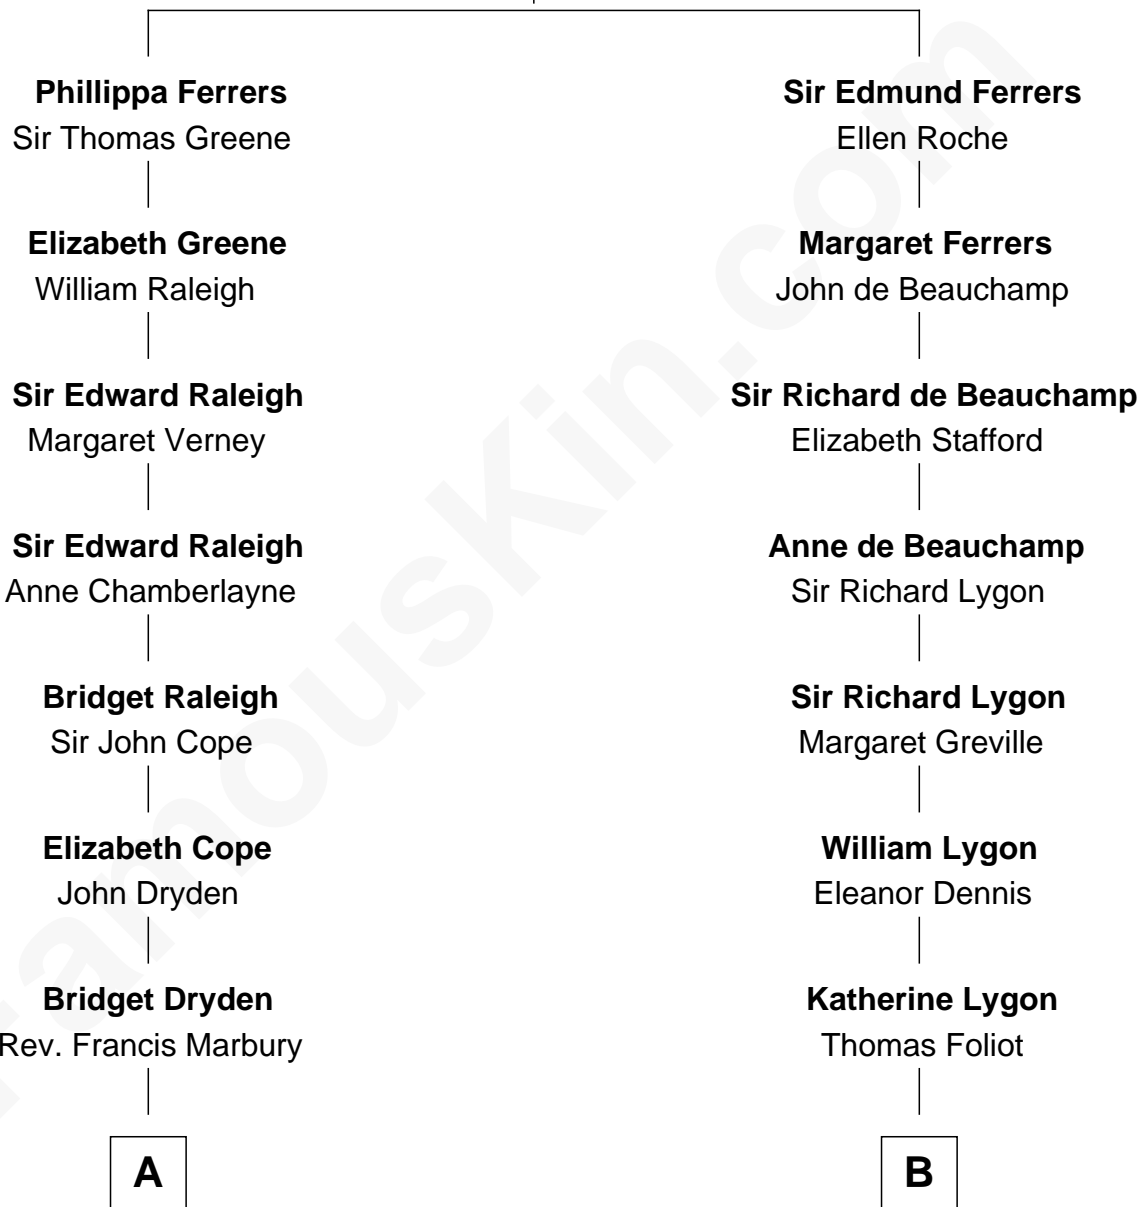

FamousKin.com Relationship Chart of

Tuesday Weld

TV and Movie Actress

18th cousin 1 time removed of

Sarah Ferguson

Duchess of York

Robert de Ferrers
Margaret Despencer

C

Lothrop Motley Weld

Yosene Balfour Ker

Tuesday Weld

TV and Movie Actress

D

Andrew Henry Ferguson

Marian Louisa Montagu-Douglas-Scott

Ronald Ivor Ferguson

Susan Mary Wright

Sarah Ferguson

Duchess of York

FamousKin.com