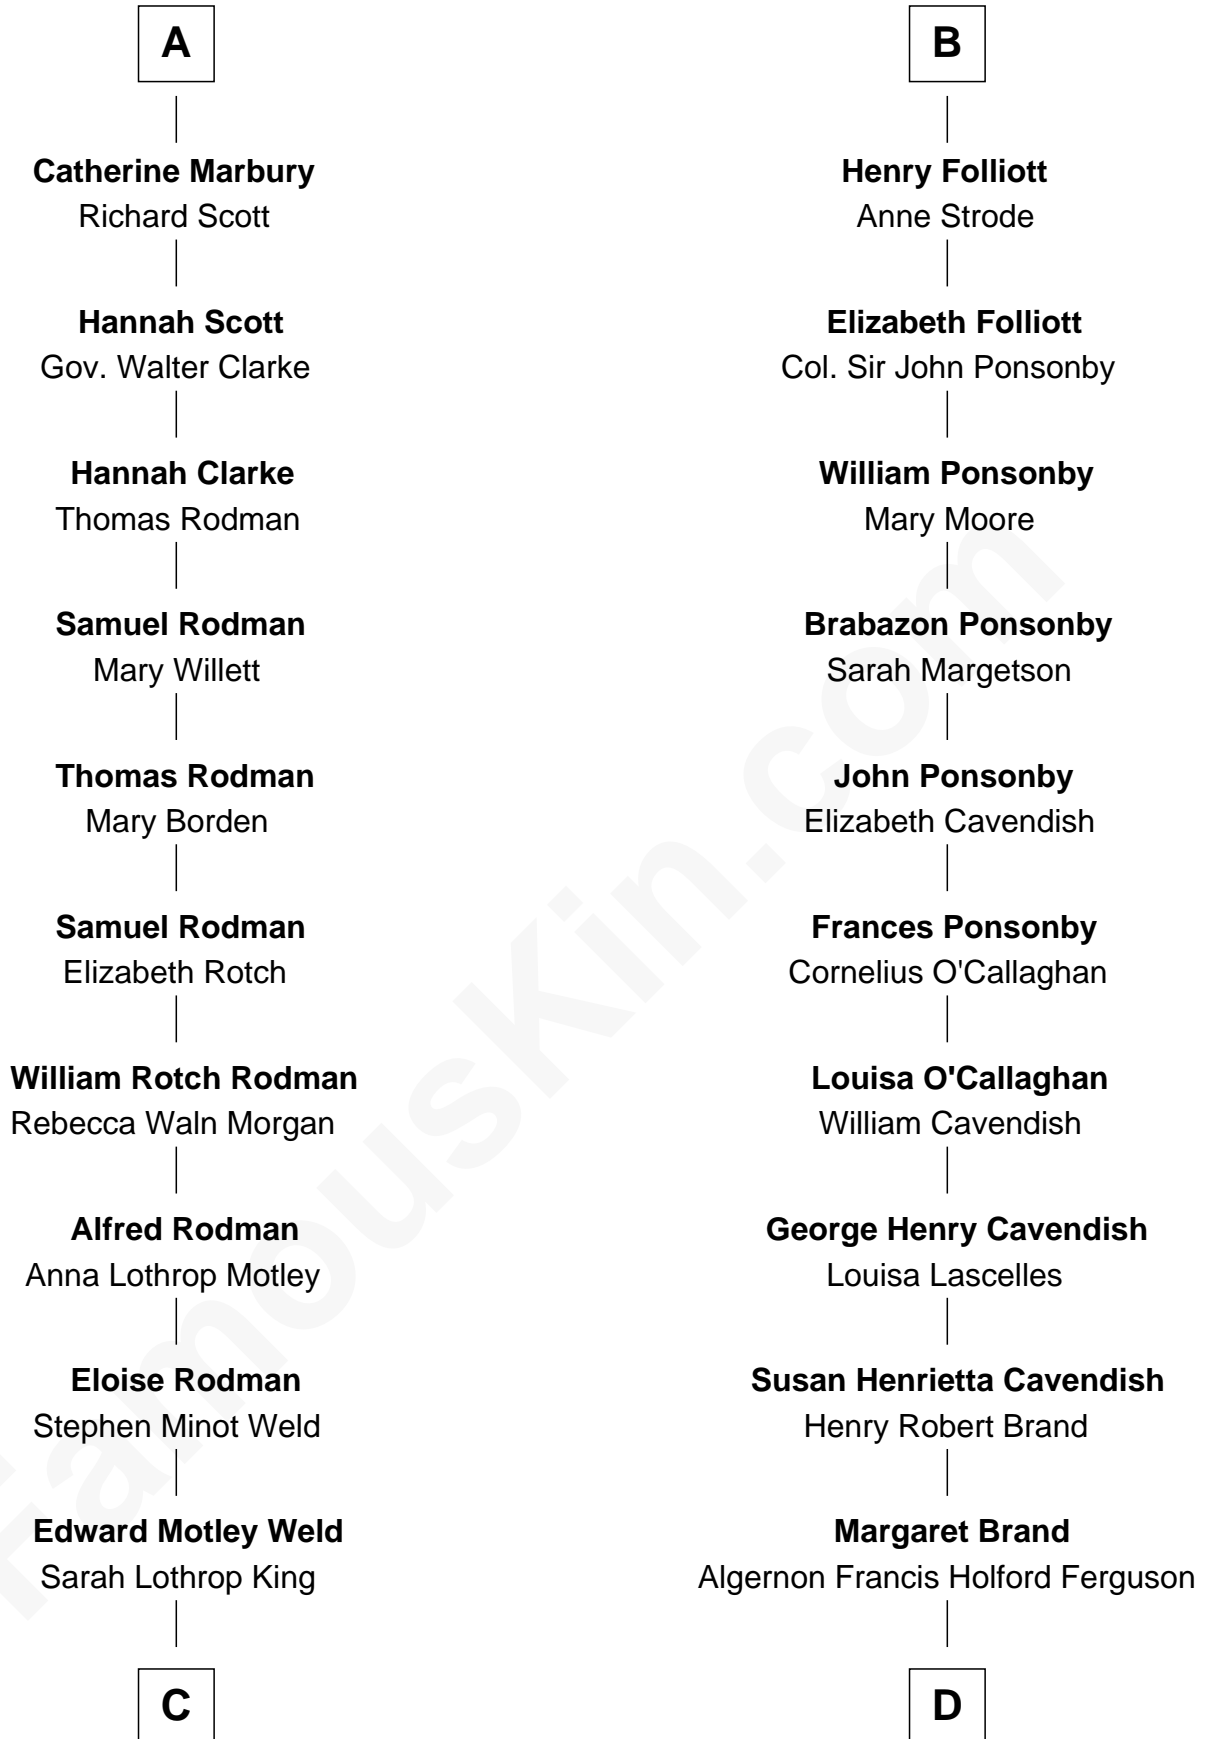

FamousKin.com Relationship Chart of

Tuesday Weld

TV and Movie Actress

18th cousin 1 time removed of

Sarah Ferguson

Duchess of York

Robert de Ferrers
Margaret Despencer

C

Lothrop Motley Weld

Yosene Balfour Ker

Tuesday Weld

TV and Movie Actress

D

Andrew Henry Ferguson

Marian Louisa Montagu-Douglas-Scott

Ronald Ivor Ferguson