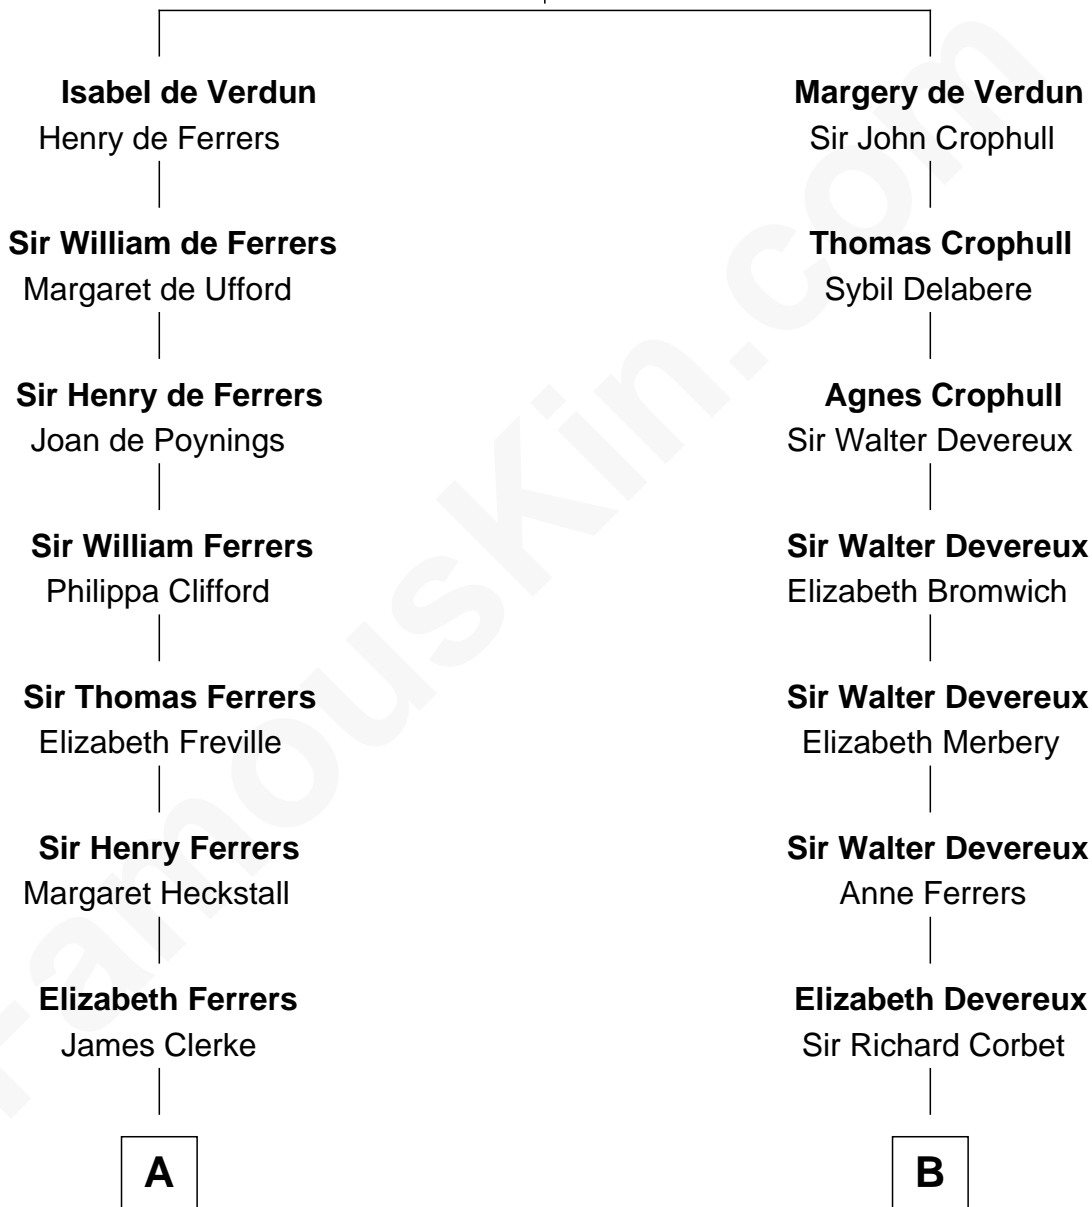

FamousKin.com

Relationship Chart of

Tuesday Weld

TV and Movie Actress

19th cousin 2 times removed of

Olivia De Havilland

Movie Actress

Sir Thebaud de Verdun

with wife
Elizabeth de Clare

with wife
Maud Mortimer

C

Alfred Rodman
Anna Lothrop Motley

Eloise Rodman
Stephen Minot Weld

Edward Motley Weld
Sarah Lothrop King

Lothrop Motley Weld
Yosene Balfour Ker

Tuesday Weld
TV and Movie Actress