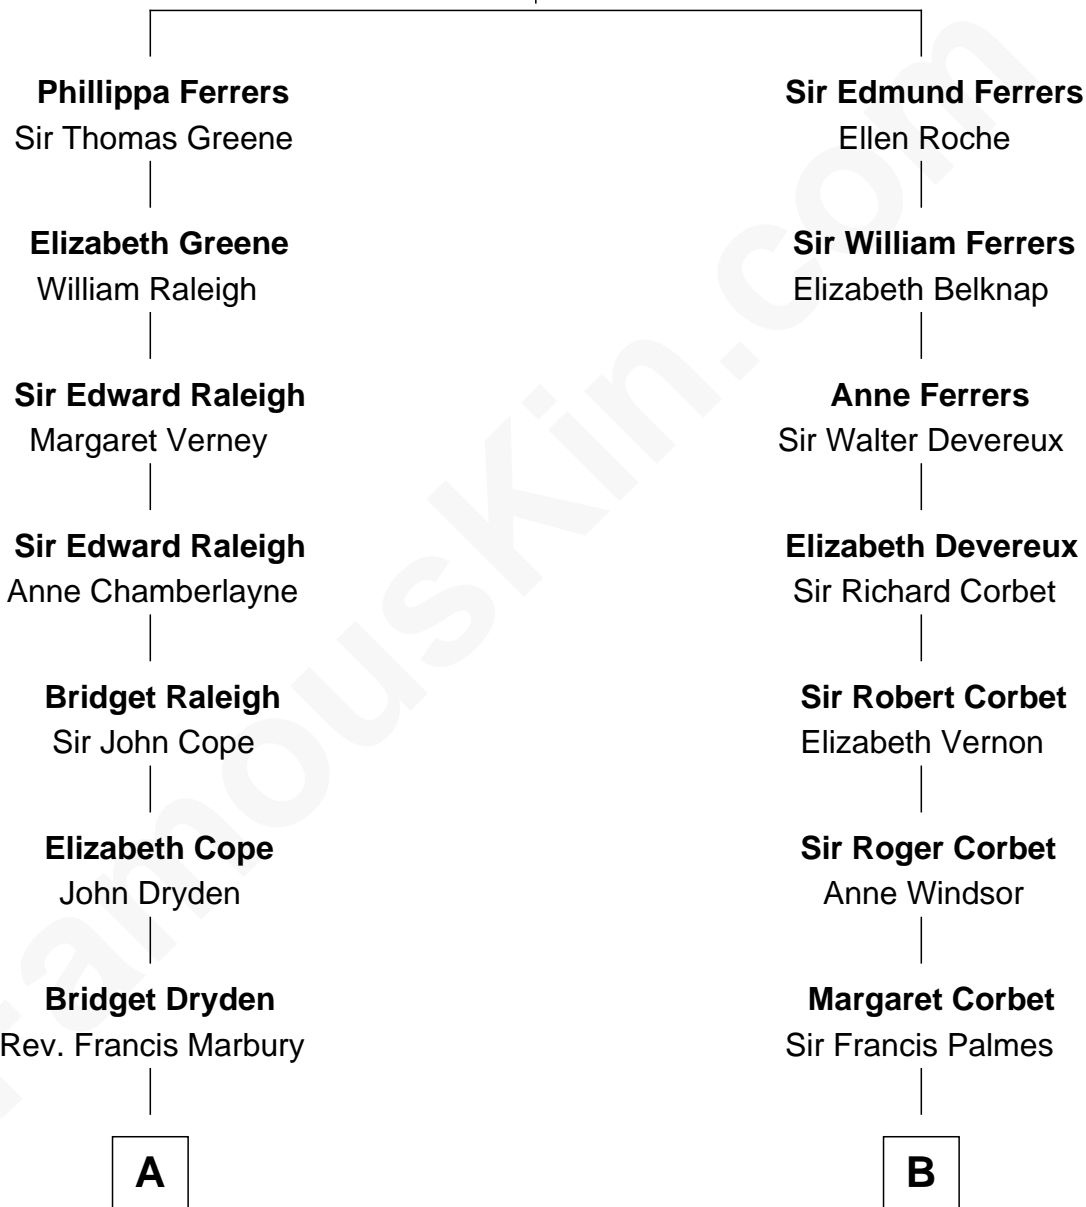

FamousKin.com

Relationship Chart of

Tuesday Weld

TV and Movie Actress

16th cousin 2 times removed of

Olivia De Havilland

Movie Actress

Robert de Ferrers
Margaret Despencer

C

—
Lothrop Motley Weld

Yosene Balfour Ker

—
Tuesday Weld

TV and Movie Actress

FamousKin.com