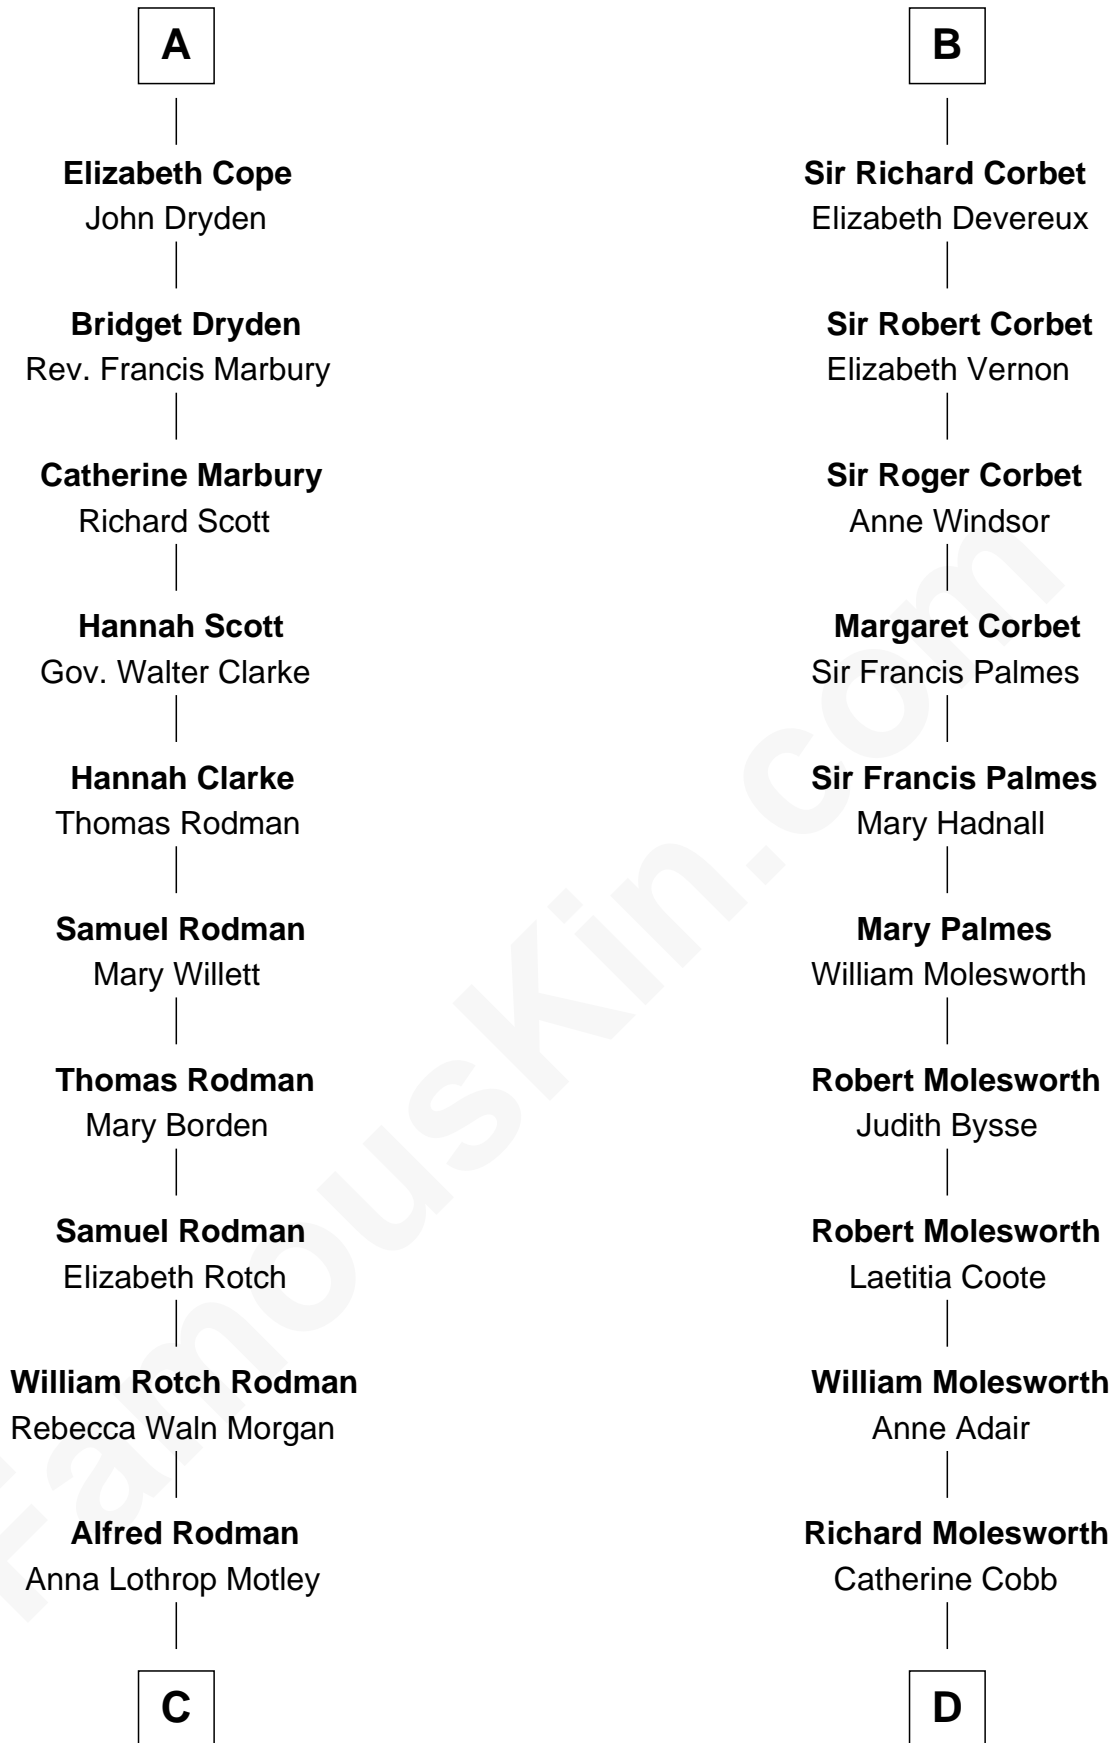

FamousKin.com Relationship Chart of

Tuesday Weld

TV and Movie Actress

20th cousin of

Olivia De Havilland

Movie Actress

Sir Gilbert Talbot

Pernel le Boteler

Sir Henry de Grey

Richard Grey

Blanche de la Vache

Alice Grey

Sir William Burley

Elizabeth Burley

Sir John Hopton

Sir Walter Hopton

Joan Mortimer

Sir Thomas Hopton

Eleanor Lucy

Elizabeth Hopton

Sir Roger Corbet

B

C

Eloise Rodman
Stephen Minot Weld

Edward Motley Weld
Sarah Lothrop King

Lothrop Motley Weld
Yosene Balfour Ker

Tuesday Weld
TV and Movie Actress

D

John Molesworth
Louise Tomkyns

Margaret Letitia Molesworth
Charles Richard De Havilland

Walter Augustus De Havilland
Lillian Augusta Ruse