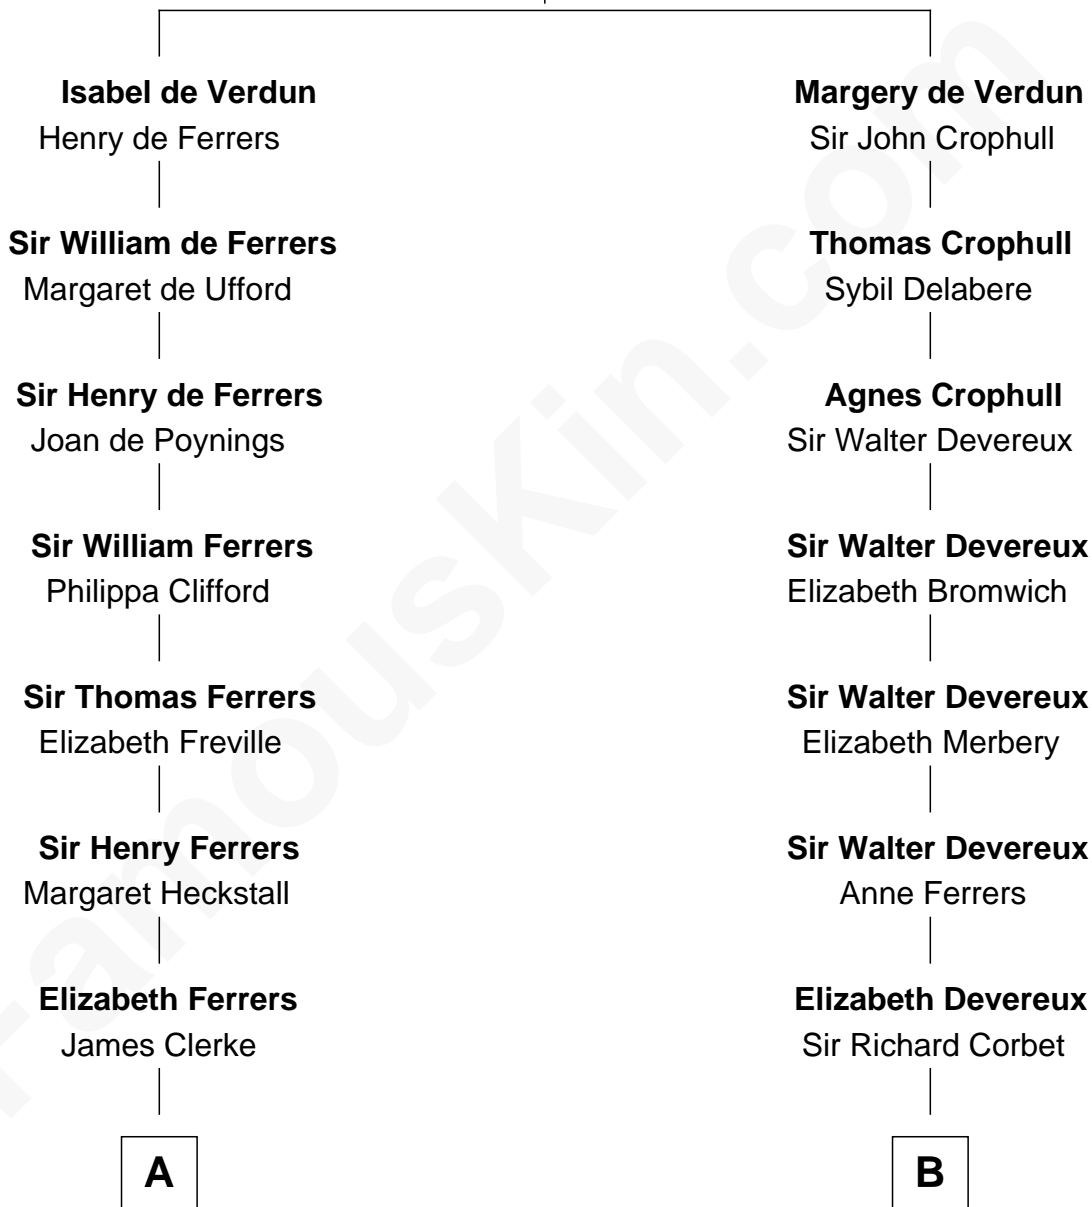

FamousKin.com

Relationship Chart of

Tuesday Weld

TV and Movie Actress

19th cousin 2 times removed of

Joan Fontaine

Movie Actress

Sir Thebaud de Verdun

with wife
Elizabeth de Clare

with wife
Maud Mortimer

C

Alfred Rodman
Anna Lothrop Motley

Eloise Rodman
Stephen Minot Weld

Edward Motley Weld
Sarah Lothrop King

Lothrop Motley Weld
Yosene Balfour Ker

Tuesday Weld
TV and Movie Actress