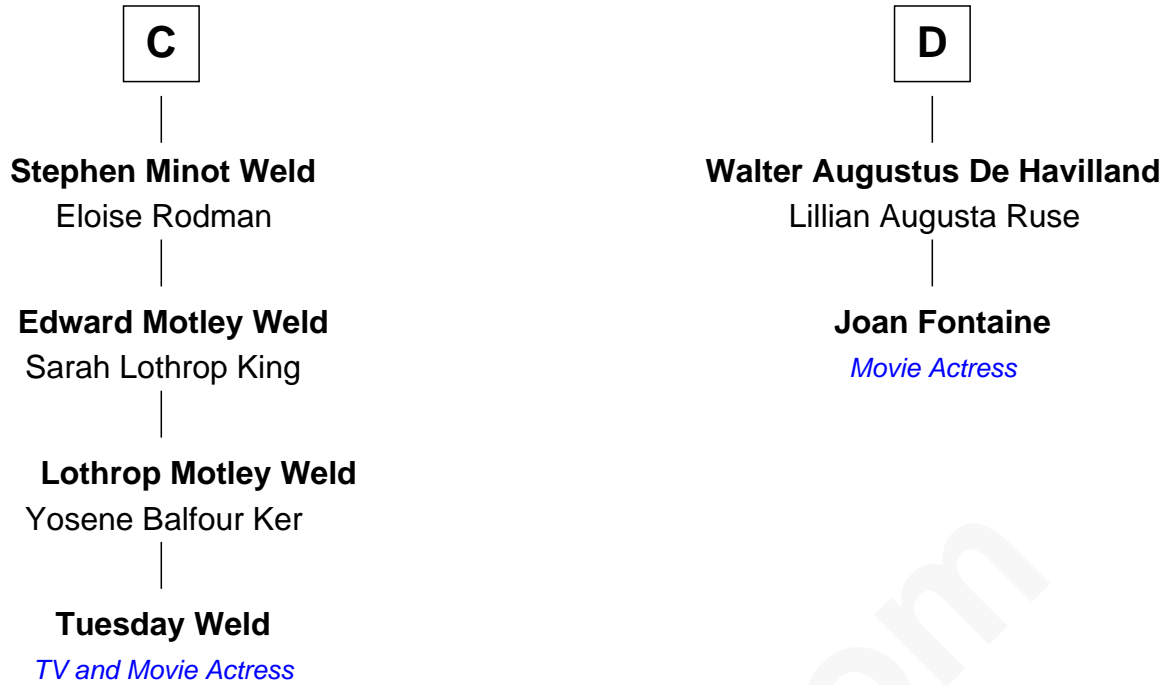

FamousKin.com

Relationship Chart of

Tuesday Weld

TV and Movie Actress

18th cousin 2 times removed of

Joan Fontaine

Movie Actress

FamousKin.com