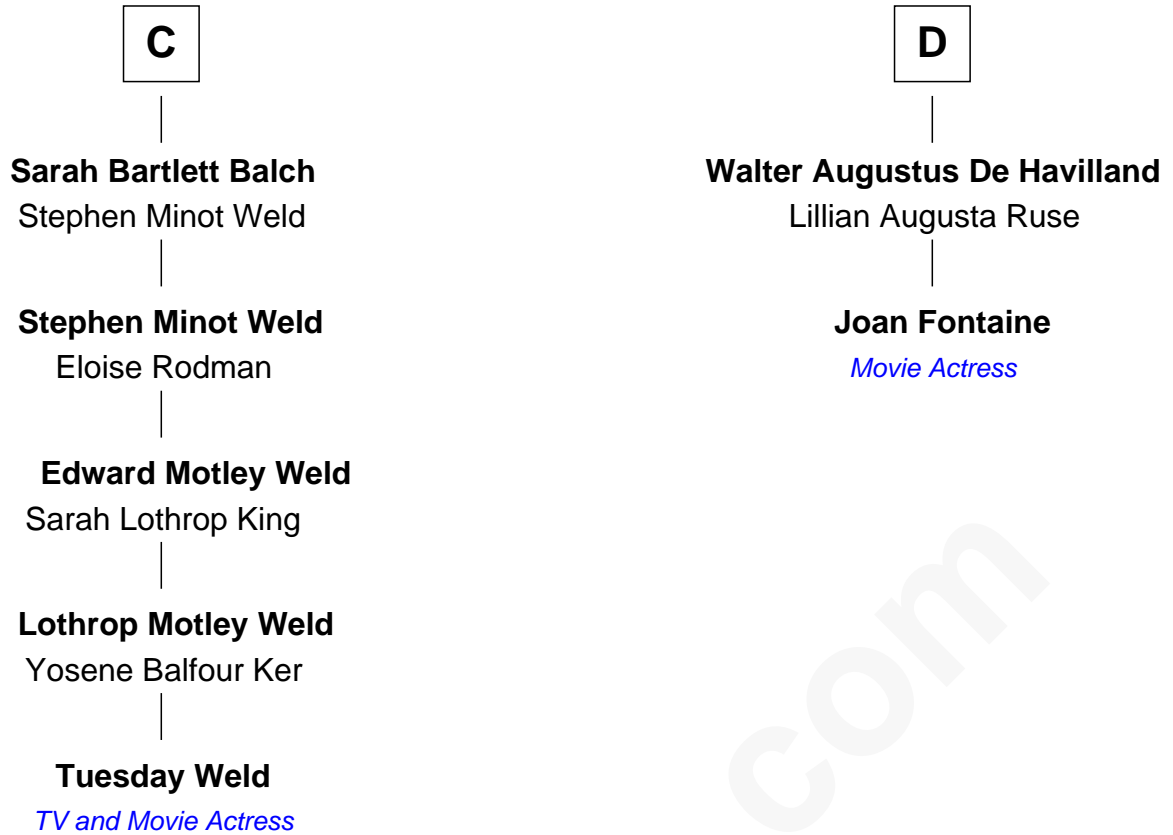

FamousKin.com

Relationship Chart of

Tuesday Weld

TV and Movie Actress

18th cousin 3 times removed of

Joan Fontaine

Movie Actress

Henry Plantagenet

Eleanor Plantagenet

Richard Fitzalan

Sir Richard Fitzalan

Elizabeth de Bohun

Joan Fitzalan

Sir William Beauchamp

Joan Beauchamp

James Butler

Elizabeth Butler

John Talbot

Ann Talbot

Sir Henry Vernon

Elizabeth Vernon

Sir Robert Corbet

B

FamousKin.com